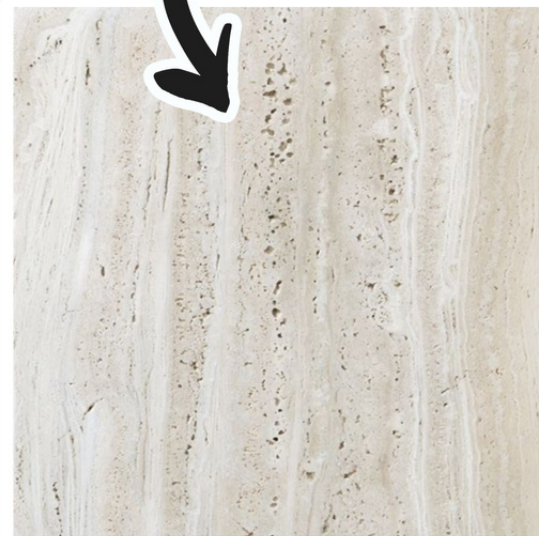

VILLA AMAZE

Koh Samui

TRAVERTINO
| 60x120 cm

High-End Villa
\$9.2 ล้าน

FLAVOR-MA2
| 30x30 cm

DISENGAGED
| 60x60 cm

HEALTH LAND

Resort & Spa