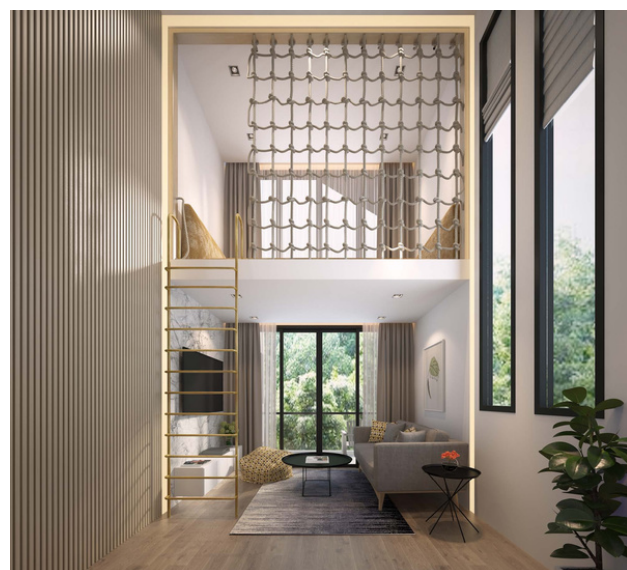

HOUSING

BEAT BANGWA interchange

TERRAZZO MULANO WHITE

MT 4SR1-CALACATTA

TERRAZZO
WHITE MATT

KT3681

GRIGIO MITICA

126436P DARK GREY