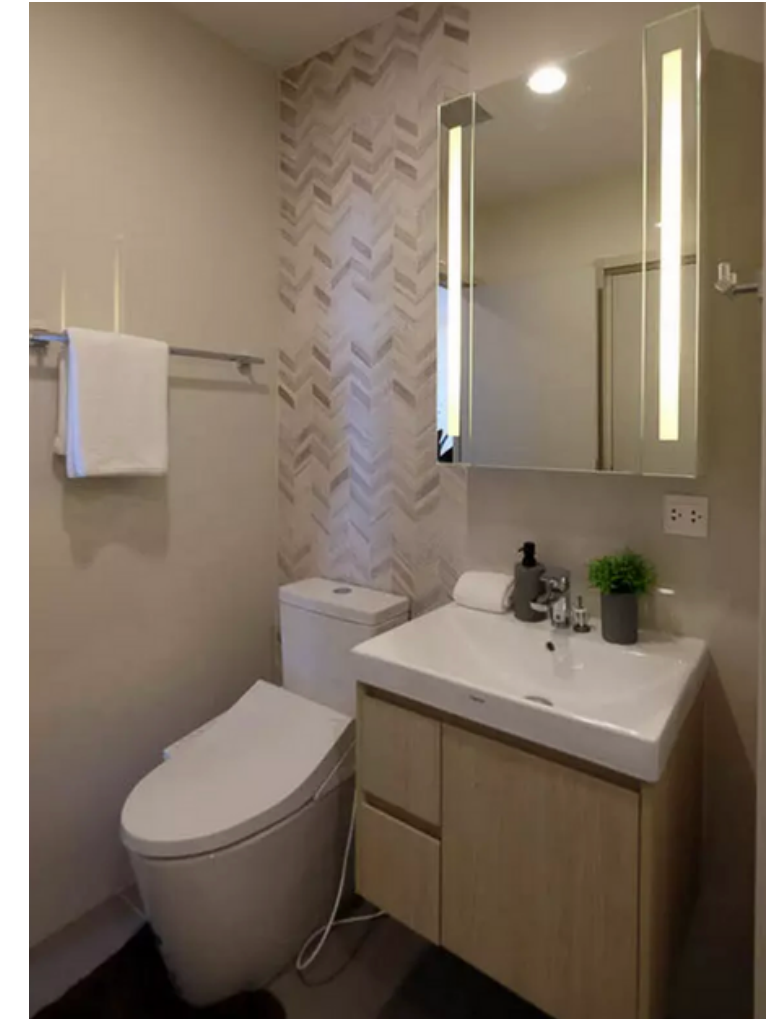

XT CONDO

Hauykwang ,Bangkok

<http://www.sansiri.com>

OKA HAUS

Sukhumvit 36 ,Bangkok

<http://www.sansiri.com>

CONDO