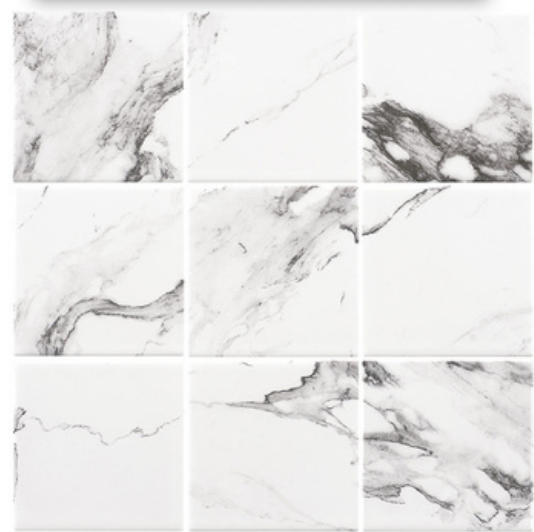

HOUSING

BEAT BANGWA interchange

TERRAZZO MULANO WHITE

MT 4SR1-CALACATTA

TERRAZZO
WHITE MATT

KT3681

GRIGIO MITICA

126436P DARK GREY