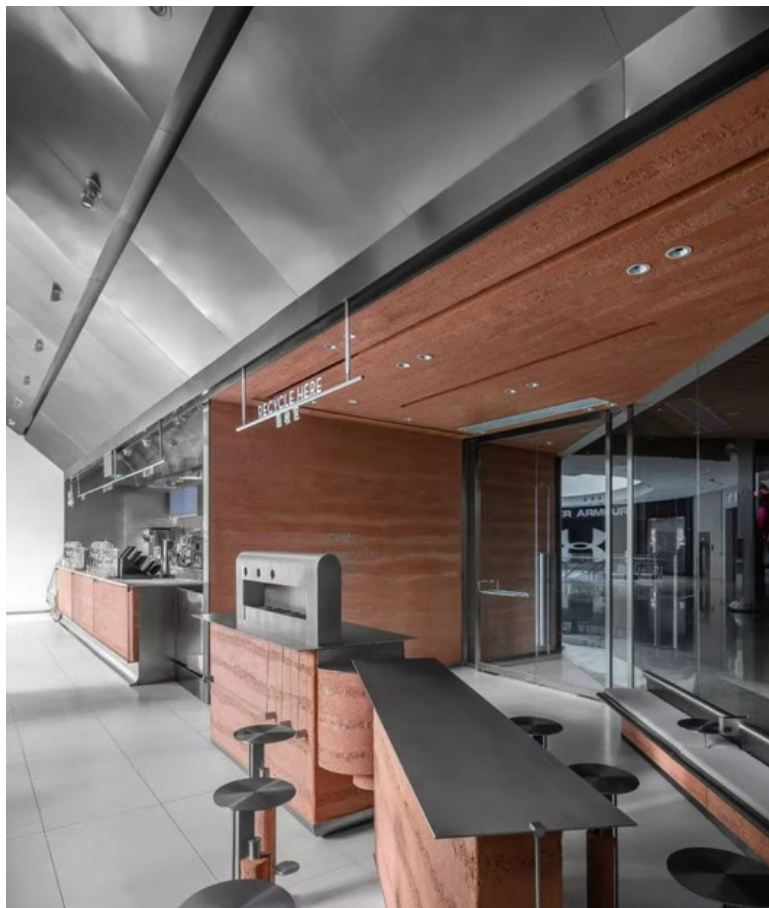

Wall : FRL-054 | 2800x600 mm

Wall : FRL-051 | 600x1200mm

Wall : FRL-051 | 2800x600 mm

Wall : FRL-051 | 2800x600 mm

PROJECT CASE OF MCM
BY FLEXIRA TILE

Indoor & Outdoor,

PROJECT CASE OF MCM
BY FLEXIRA TILE

Indoor & Outdoor