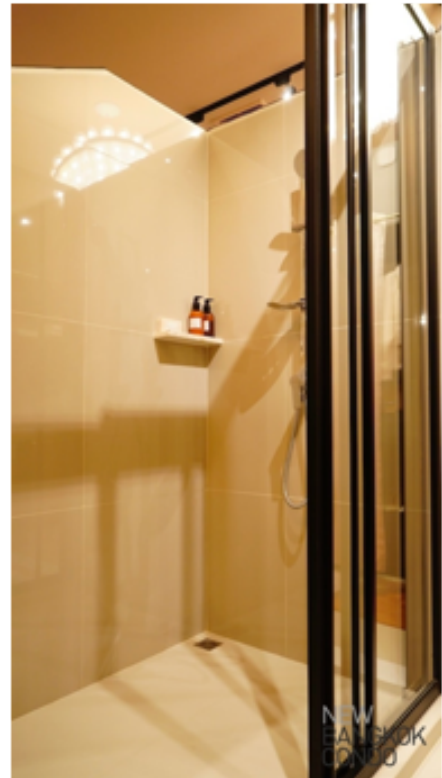

XT CONDO

Hauykwang ,Bangkok

<http://www.sansiri.com>

OKA HAUS

Sukhumvit 36 ,Bangkok

<http://www.sansiri.com>

CONDO