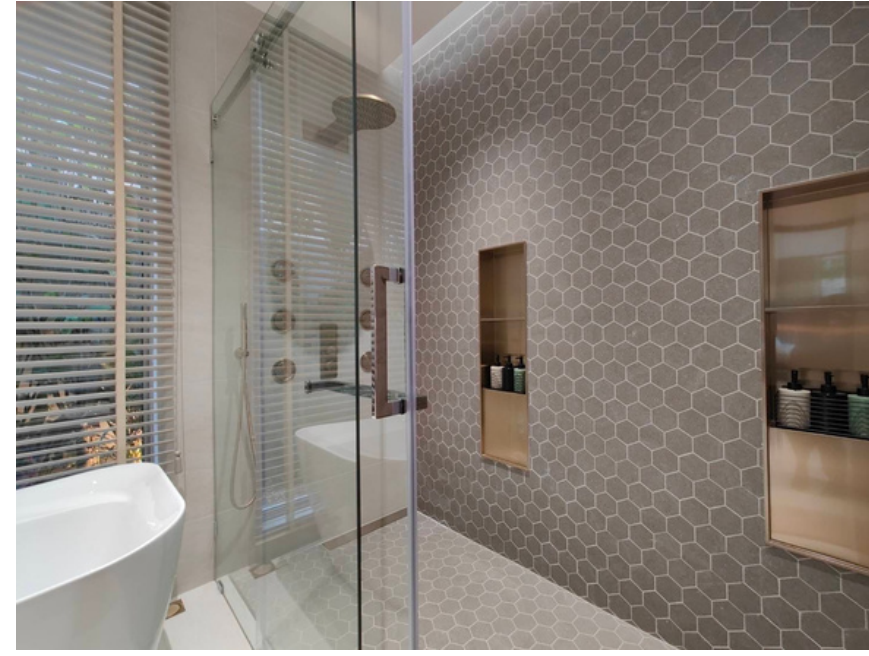

VILLA AMAZE

Koh Samui

TRAVERTINO
| 60x120 cm

High-End Villa
\$9.2 ล้าน

FLAVOR-MA2
| 30x30 cm

DISENGAGED
| 60x60 cm

HEALTH LAND

Resort & Spa