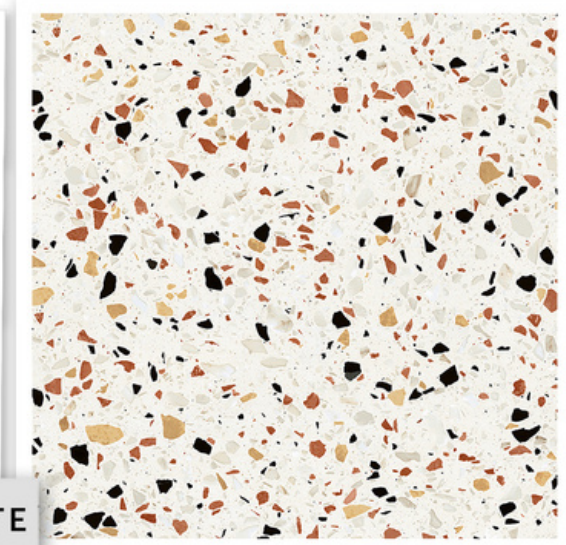

HOUSING

BEAT BANGWA interchange

TERRAZZO MULANO WHITE

MT 4SR1-CALACATTA

TERRAZZO
WHITE MATT

KT3681

GRIGIO MITICA

126436P DARK GREY