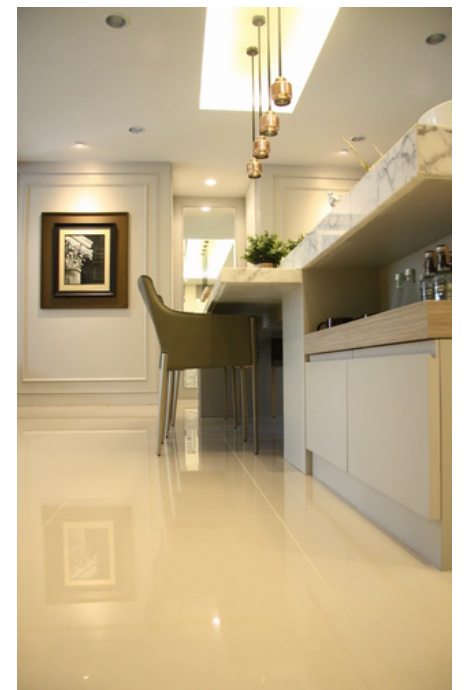

PARC PRIVA I NARA BOTANIC I NARA TOWN I NARA HOME

<http://www.naraiproperty.com>

HOUSING