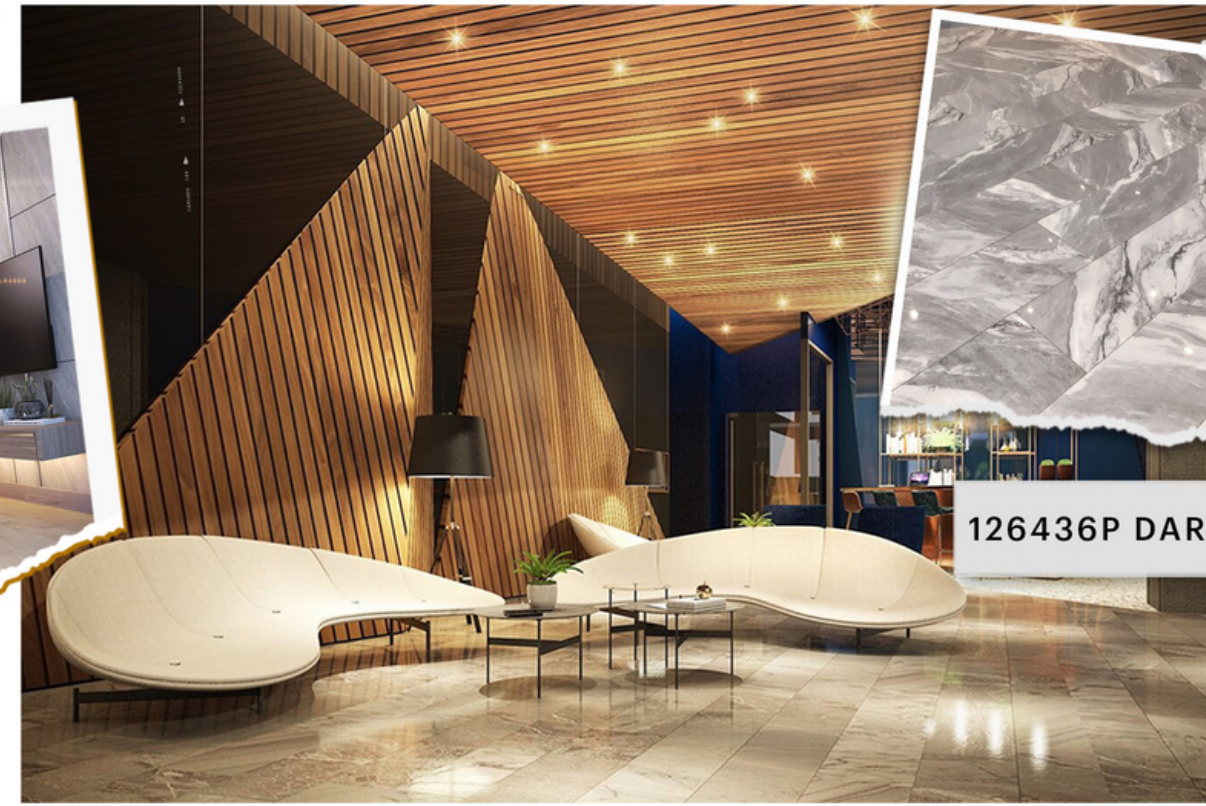

GRIGIO MITICA

MONTELLO GREY