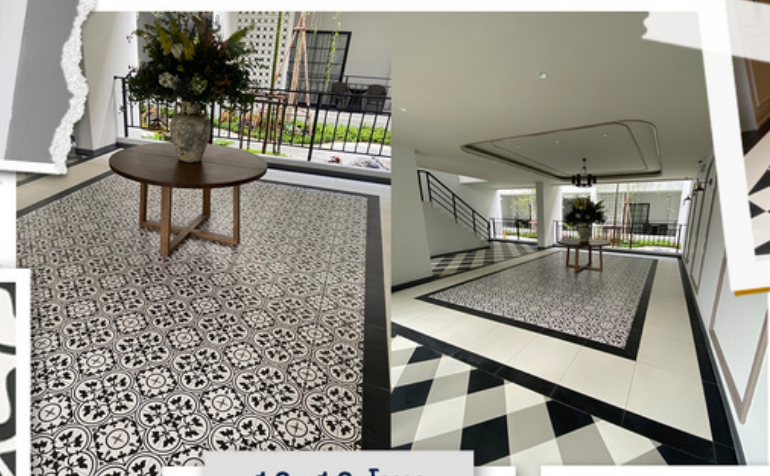

VILLA AMAZE

Koh Samui

TRAVERTINO
| 60x120 cm

High-End Villa
\$9.2 ล้าน

FLAVOR-MA2
| 30x30 cm

DISENGAGED
| 60x60 cm

HEALTH LAND

Resort & Spa