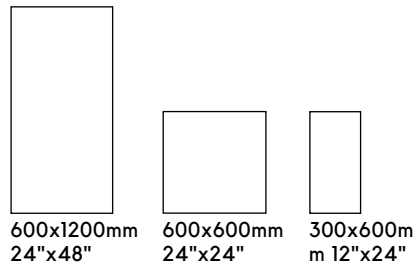

Floor : MA89157P 900x1800

COLOR AND SIZE

2 FINISHES

N | Natural

P | LUX

5 SIZES

900x1800mm
36"x72"

900x900mm
36"x36"
(tailor made)

600x1200mm
24"x48"

600x600mm
24"x24"

300x600mm
12"x24"

Light Grey

900x1800mm 36"x72"
MA89153N / MA89153P

900x900mm 36"x36" (tailor made)
MA99153N / MA99153P

600x1200mm 24"x48"
MA26153N / MA26153P

600x600mm 24"x24"
MA66153N / MA66153P

300x600mm 12"x24"
MA36157N / MA36157P

PRODUCT INFO.

Pietra Grey						
Size	Pattrens	Thickness	Finish \ Colour	light grey	medium grey	dark grey
300x600	24	9.5	NAT	MA36153N	MA36154N	MA36157N
			LUX	MA36153P	MA36154P	MA36157P
600x600	12	9.5	NAT	MA66153N	MA66154N	MA66157N
			LUX	MA66153P	MA66154P	MA66157P
600x1200	12	11	NAT	MA26153N	MA26154N	MA26157N
			LUX	MA26153P	MA26154P	MA26157P
900x900 <small>(tailor made)</small>	12	10.5	NAT	MA99153N	MA99154N	MA99157N
			LUX	MA99153P	MA99154P	MA99157P
900x1800	8	11.5	NAT	MA89153N	MA89154N	MA89157N
			LUX	MA89153P	MA89154P	MA89157P