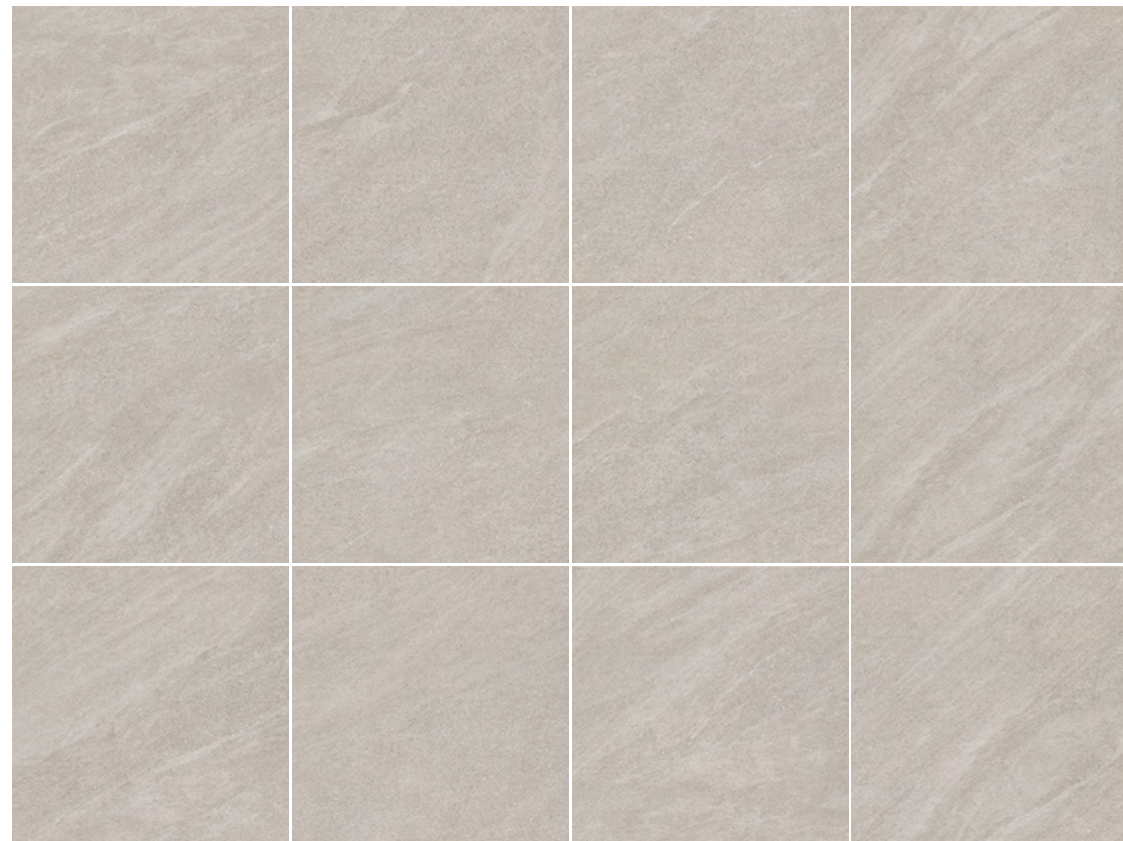

Indoor/Outdoor

FLOOR: ST26244RG | 600x1200mm

META

ST66242RG ALMOND

▲ 600x600mm

ST66244RG MEDIUM GREY

▲ 600x600mm

ST66240RG OFF-WHITE