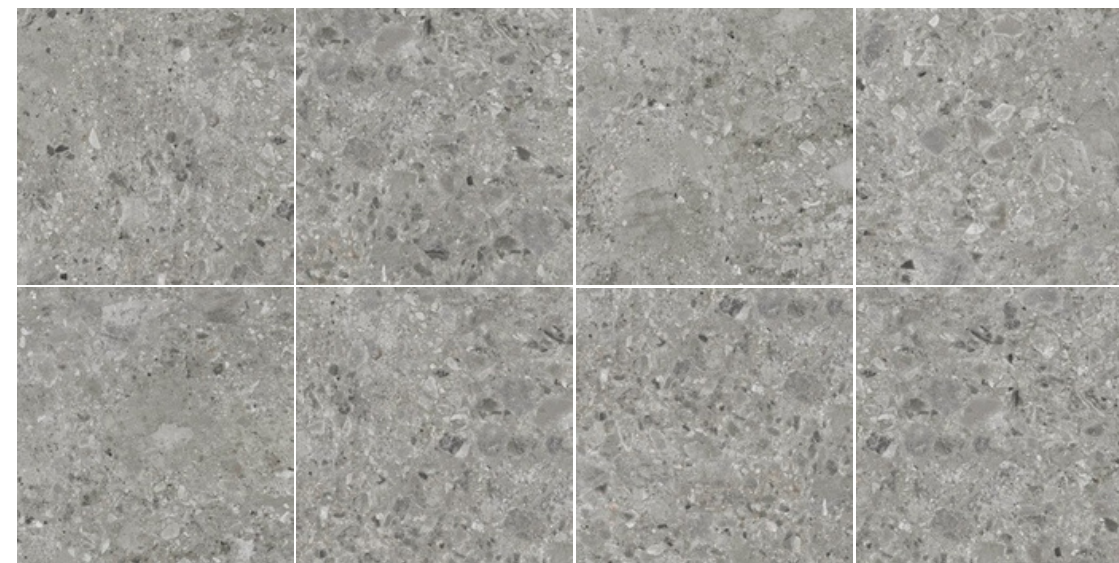

▲ 600x600mm

TR66052R | S GREYISH CREAM

▲ 600x600mm

TR66053R | S SMOKE GREY

▲ 600x600mm

TR66051R | S GRAPHITE

▲ 600x600mm

TR66054R | S MEDIUM GREY