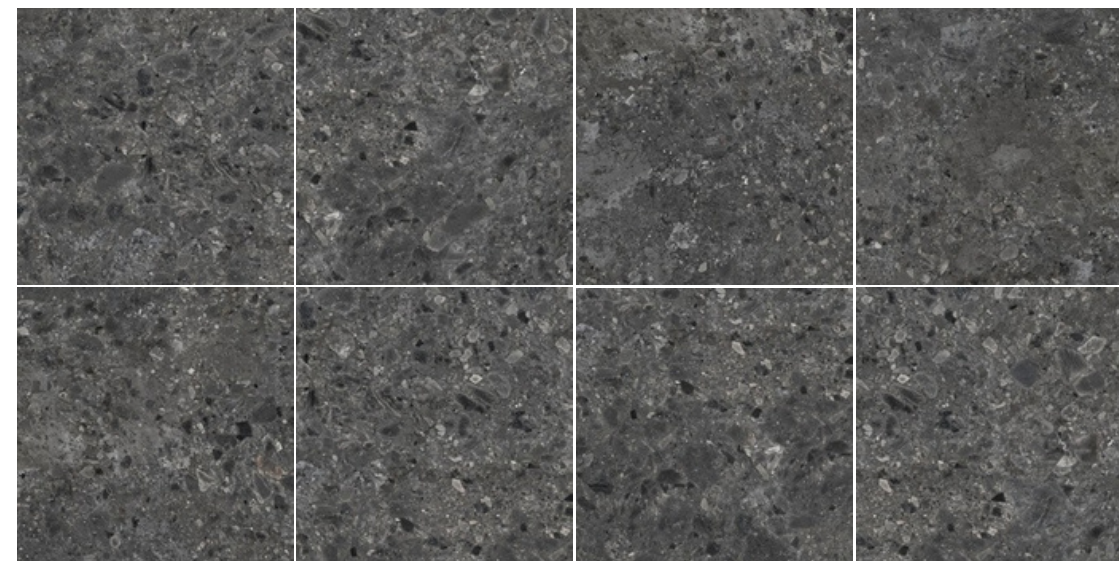

▲ 600x600mm

TR66052R | S GREYISH CREAM

▲ 600x600mm

TR66053R | S SMOKE GREY

▲ 600x600mm

TR66051R | S GRAPHITE

▲ 600x600mm

TR66054R | S MEDIUM GREY