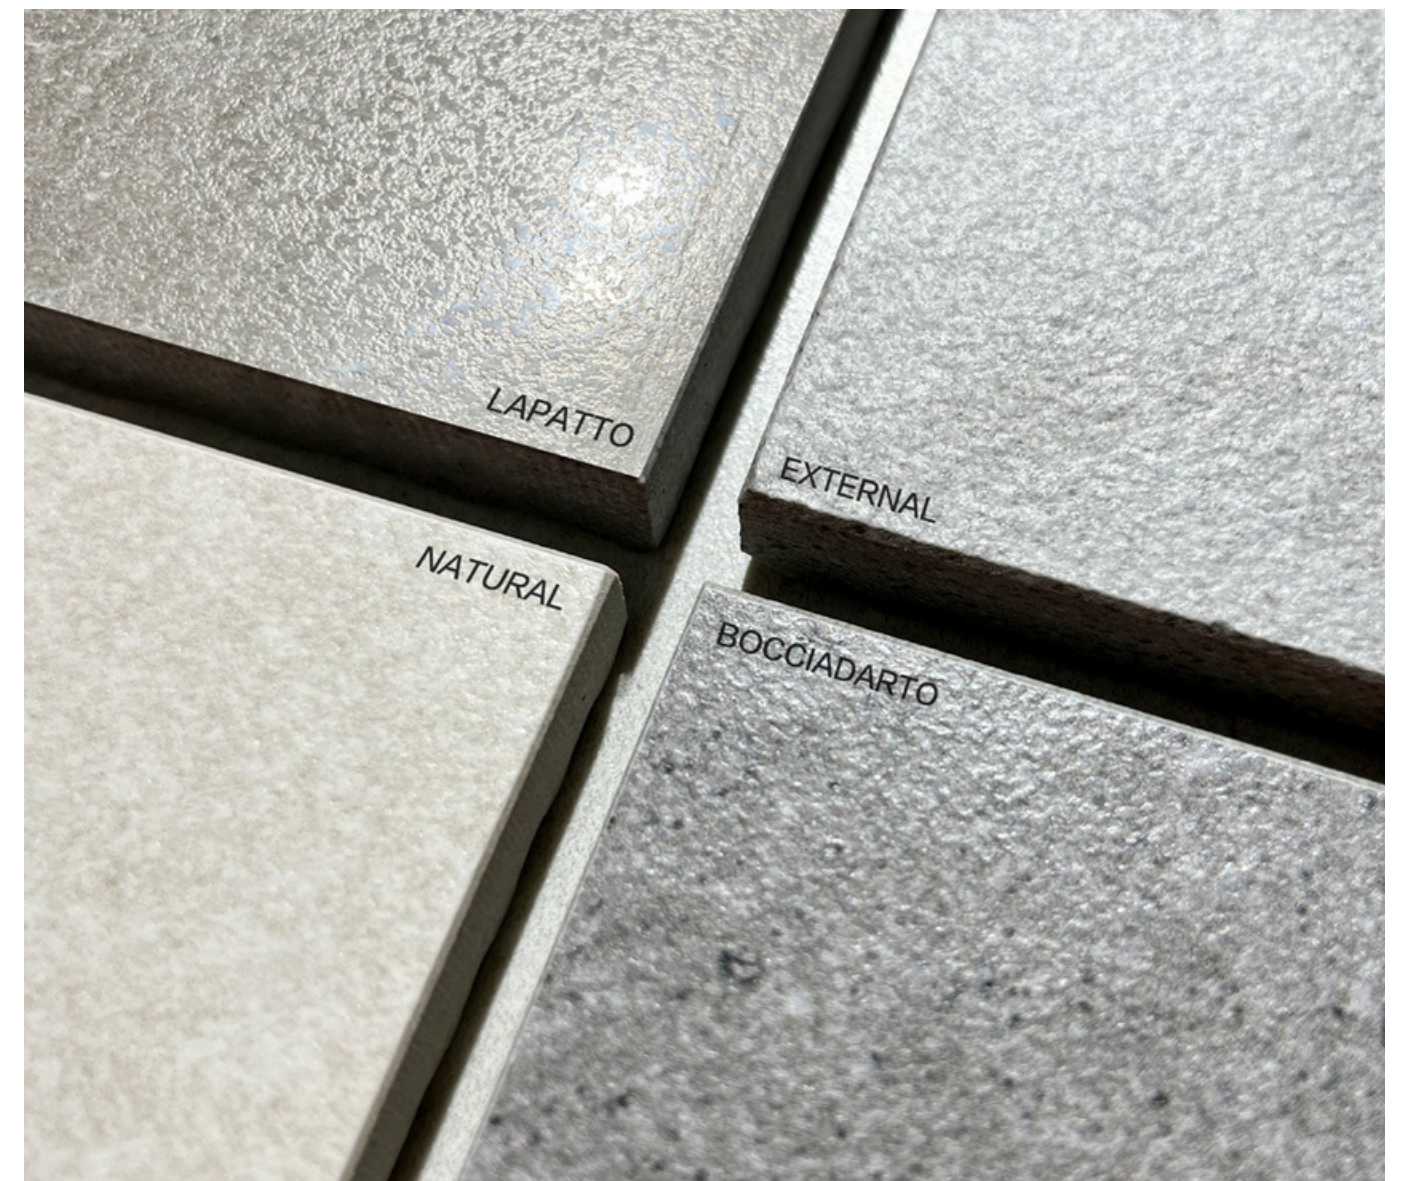

STONE

Nature - Focused Workmanship

ELEMENT captures the glamour of time out of well-texturized natural marbles and recreates them into visible and tactile forms that give the stylish living space a unique charm.