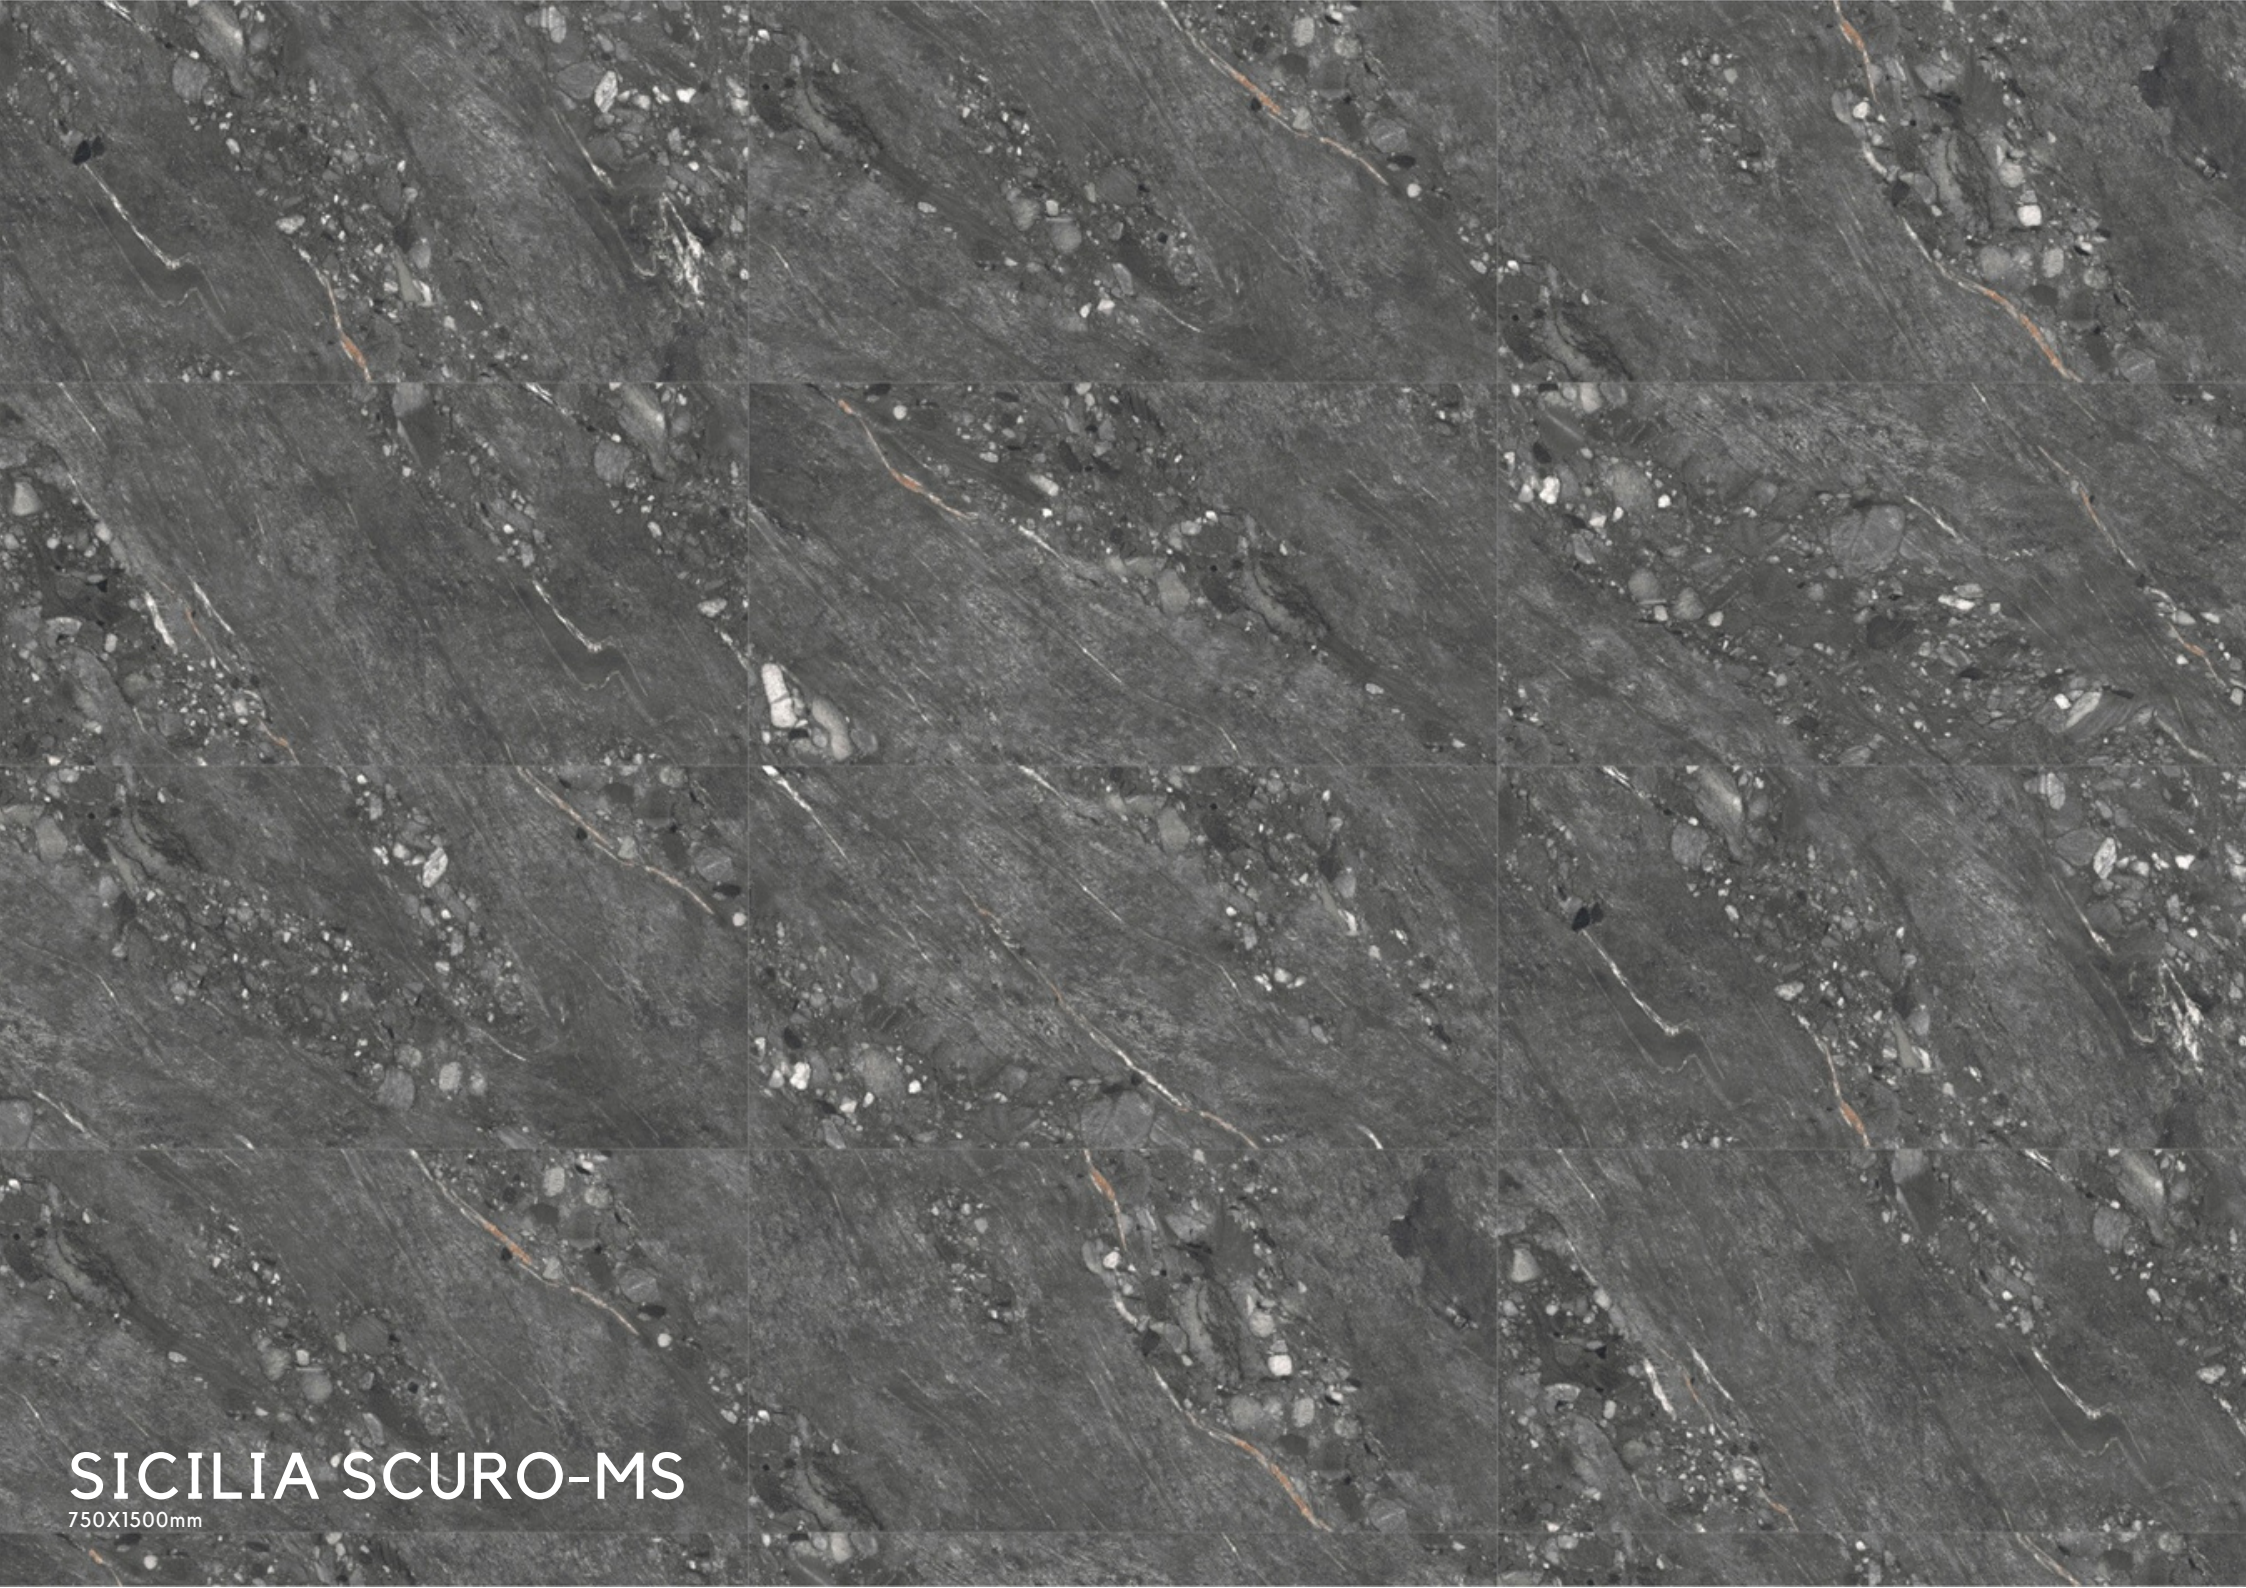

SICILIA SCURO-MS

750X1500mm