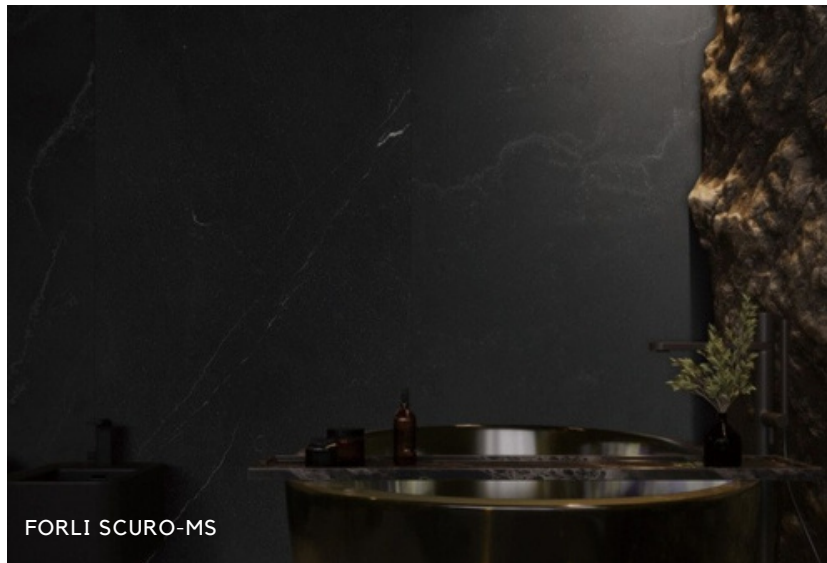

Original mysterious beauty,
releasing inspiration freely.