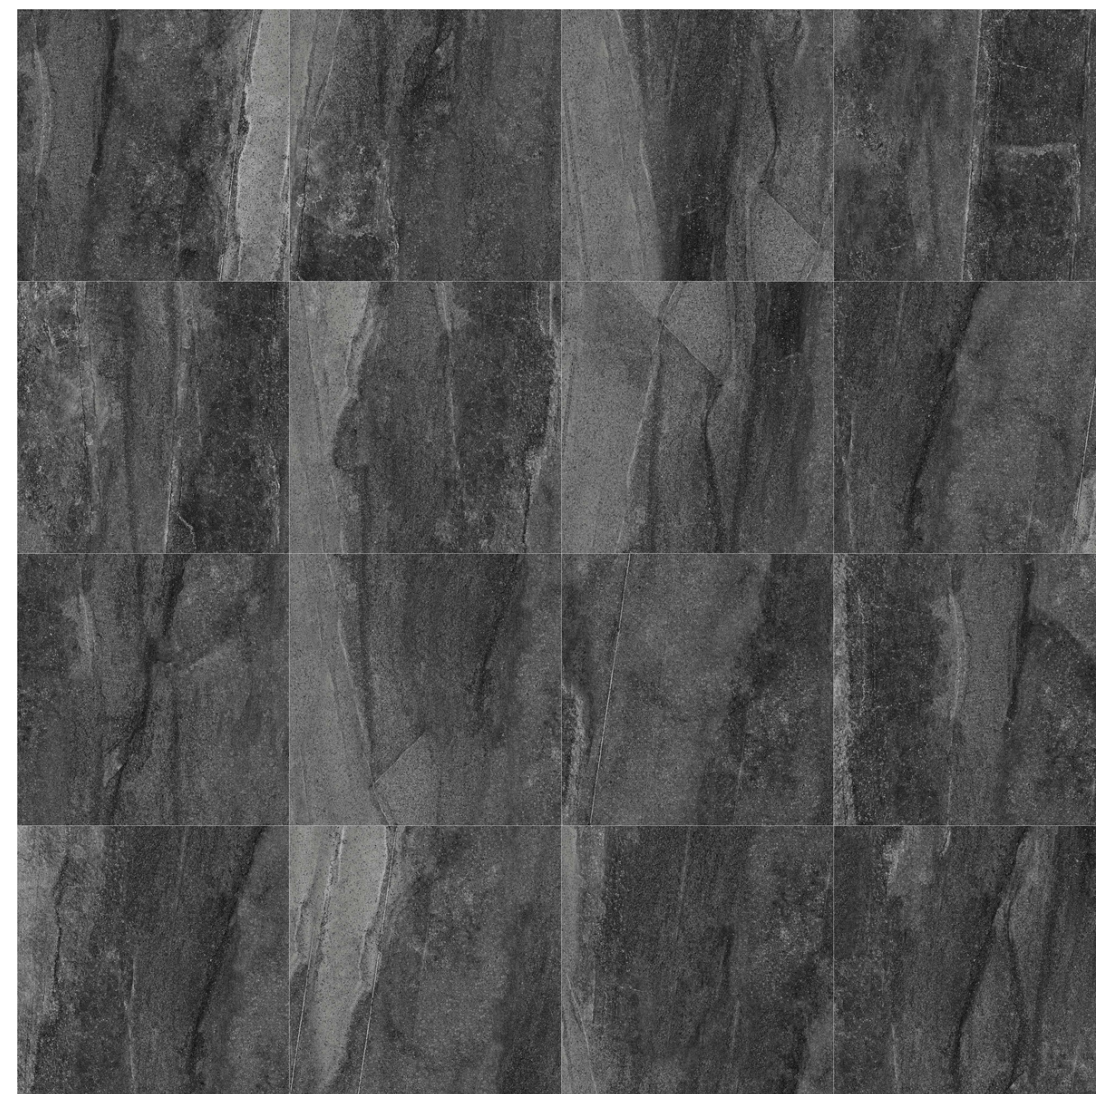

DISENGAGED

NG

DISENGAGED

FEATURES

-  Micro - Engraving Technology
-  High - Definition Effect
-  Easy to Maintain
-  Three - Dimensional Inkjet Technology
-  Full Body

APPLICATION

-  Wall Tiles
-  Floor Tiles
-  Residential
-  Commercial
-  Public

SURFACE

-  Grained

1 **3** **1**
Color Sizes Surface

COLORS:

DISENGAGED

SIZE:

- 600 X 1200 mm
24" X 48"
- 600 X 900 mm
24" X 36"
- 600 X 600 mm
24" X 24"

MOSAICS:

- 
MA1N
300 X 300 mm
- 
MA6
330 X 309 mm

SIZE:	600X600mm / 24"x24"	600X900mm / 24"x36"	600X1200mm / 24"x48"
SURFACE:	Grained	Grained	Grained

The tile is no longer a cold product, but integrated into a certain emotional element. So that people can also feel the warmth of home from the noisy world.

At the same time, it is also conveying a simple and fashionable life concept to people.

CERAMIQUE
Land of Great Ceramic & Tiles

Inspired by life in Napoli, it is the combination of free and romantic colors and unrestrained texture. Through the multi- channeled color scheme, the tile can present colors with a high technical level such as oxford gray and neutral gray.