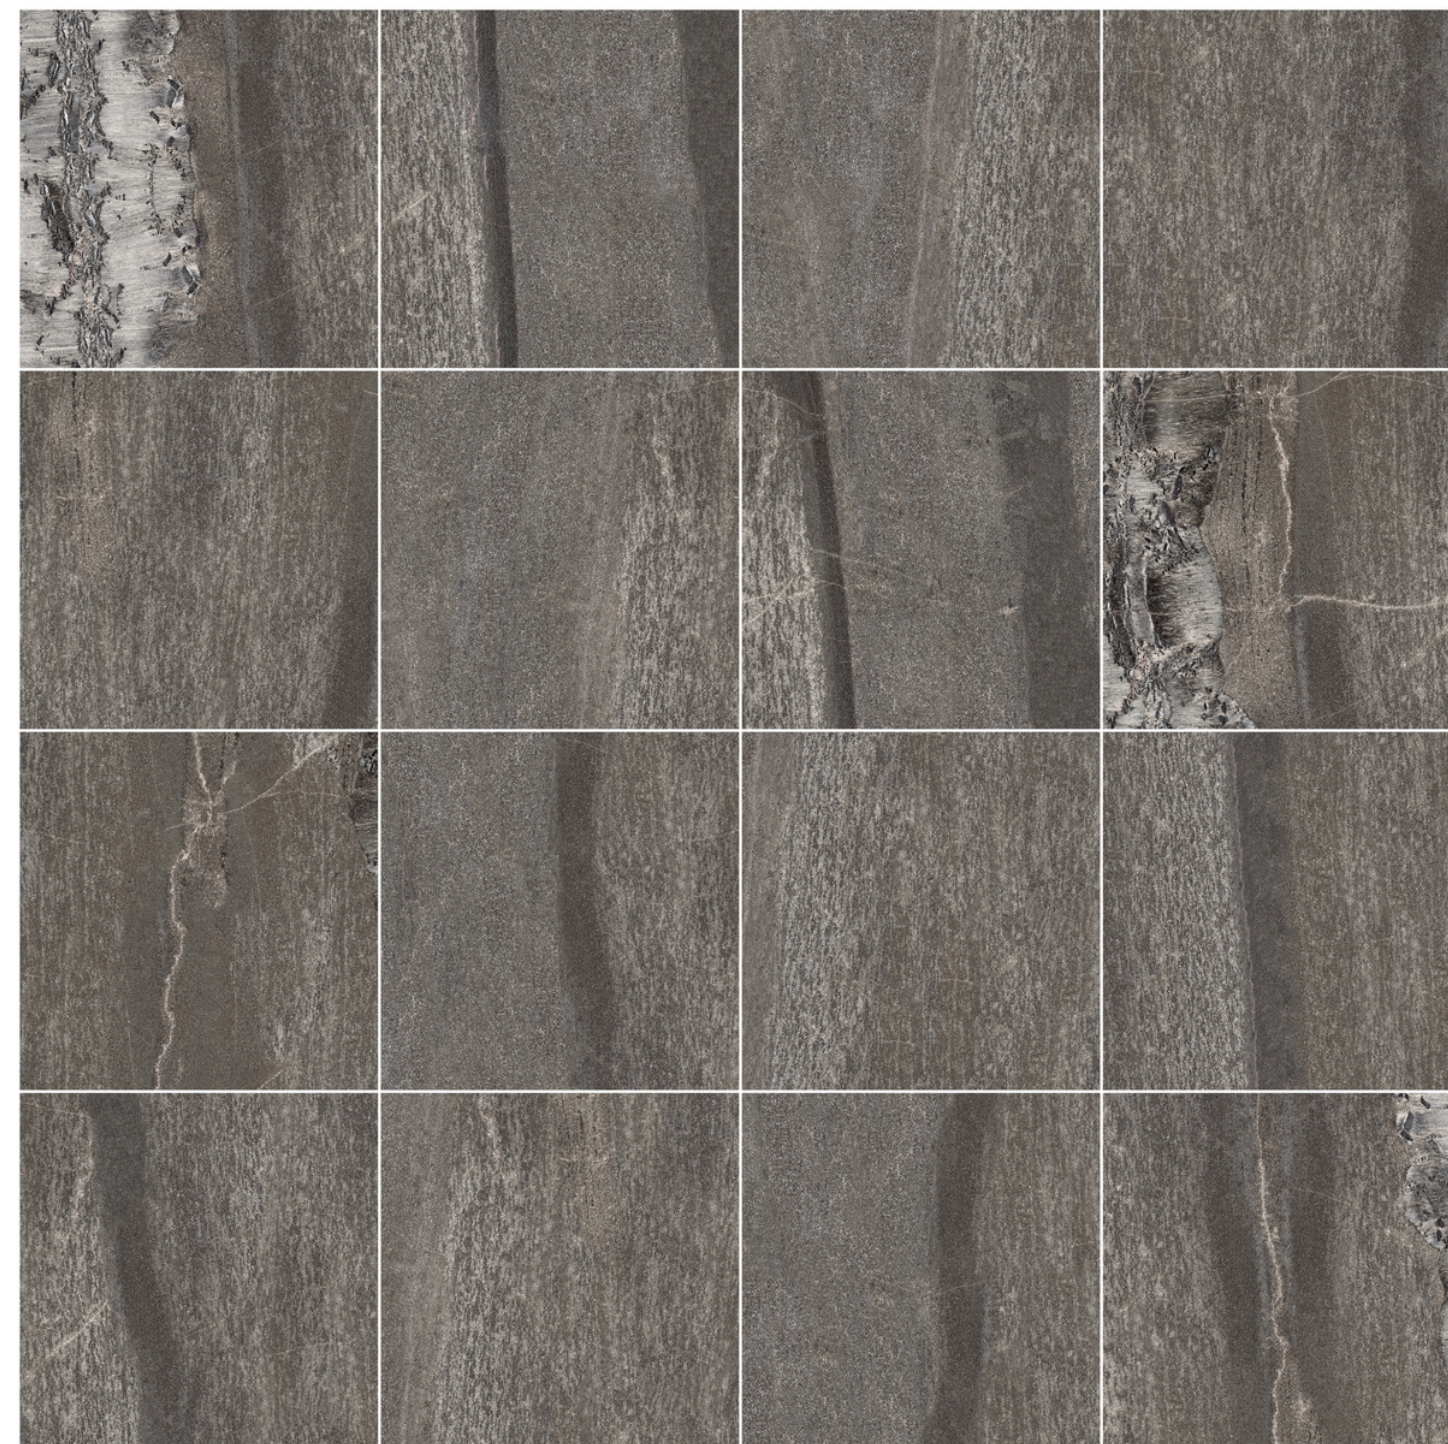

CLOUD

ITALY ROCK

CLOUD

ITALY ROCK

Dark gray which is the sediment of the history and dark yellow that reflects the unyielding spirit intertwine in the classical rustic texture, recording the grand and brilliant history of Pompeii, restoring city of Pompeii in the most authentic way.

FEATURES

APPLICATION

SURFACE

600 X 600 mm
24" X 24"

MOSAICS:

MA2N
300 X 300 mm

MA1B
330 X 330 mm

CERAMIQUE
Land of Great Ceramic & Tiles