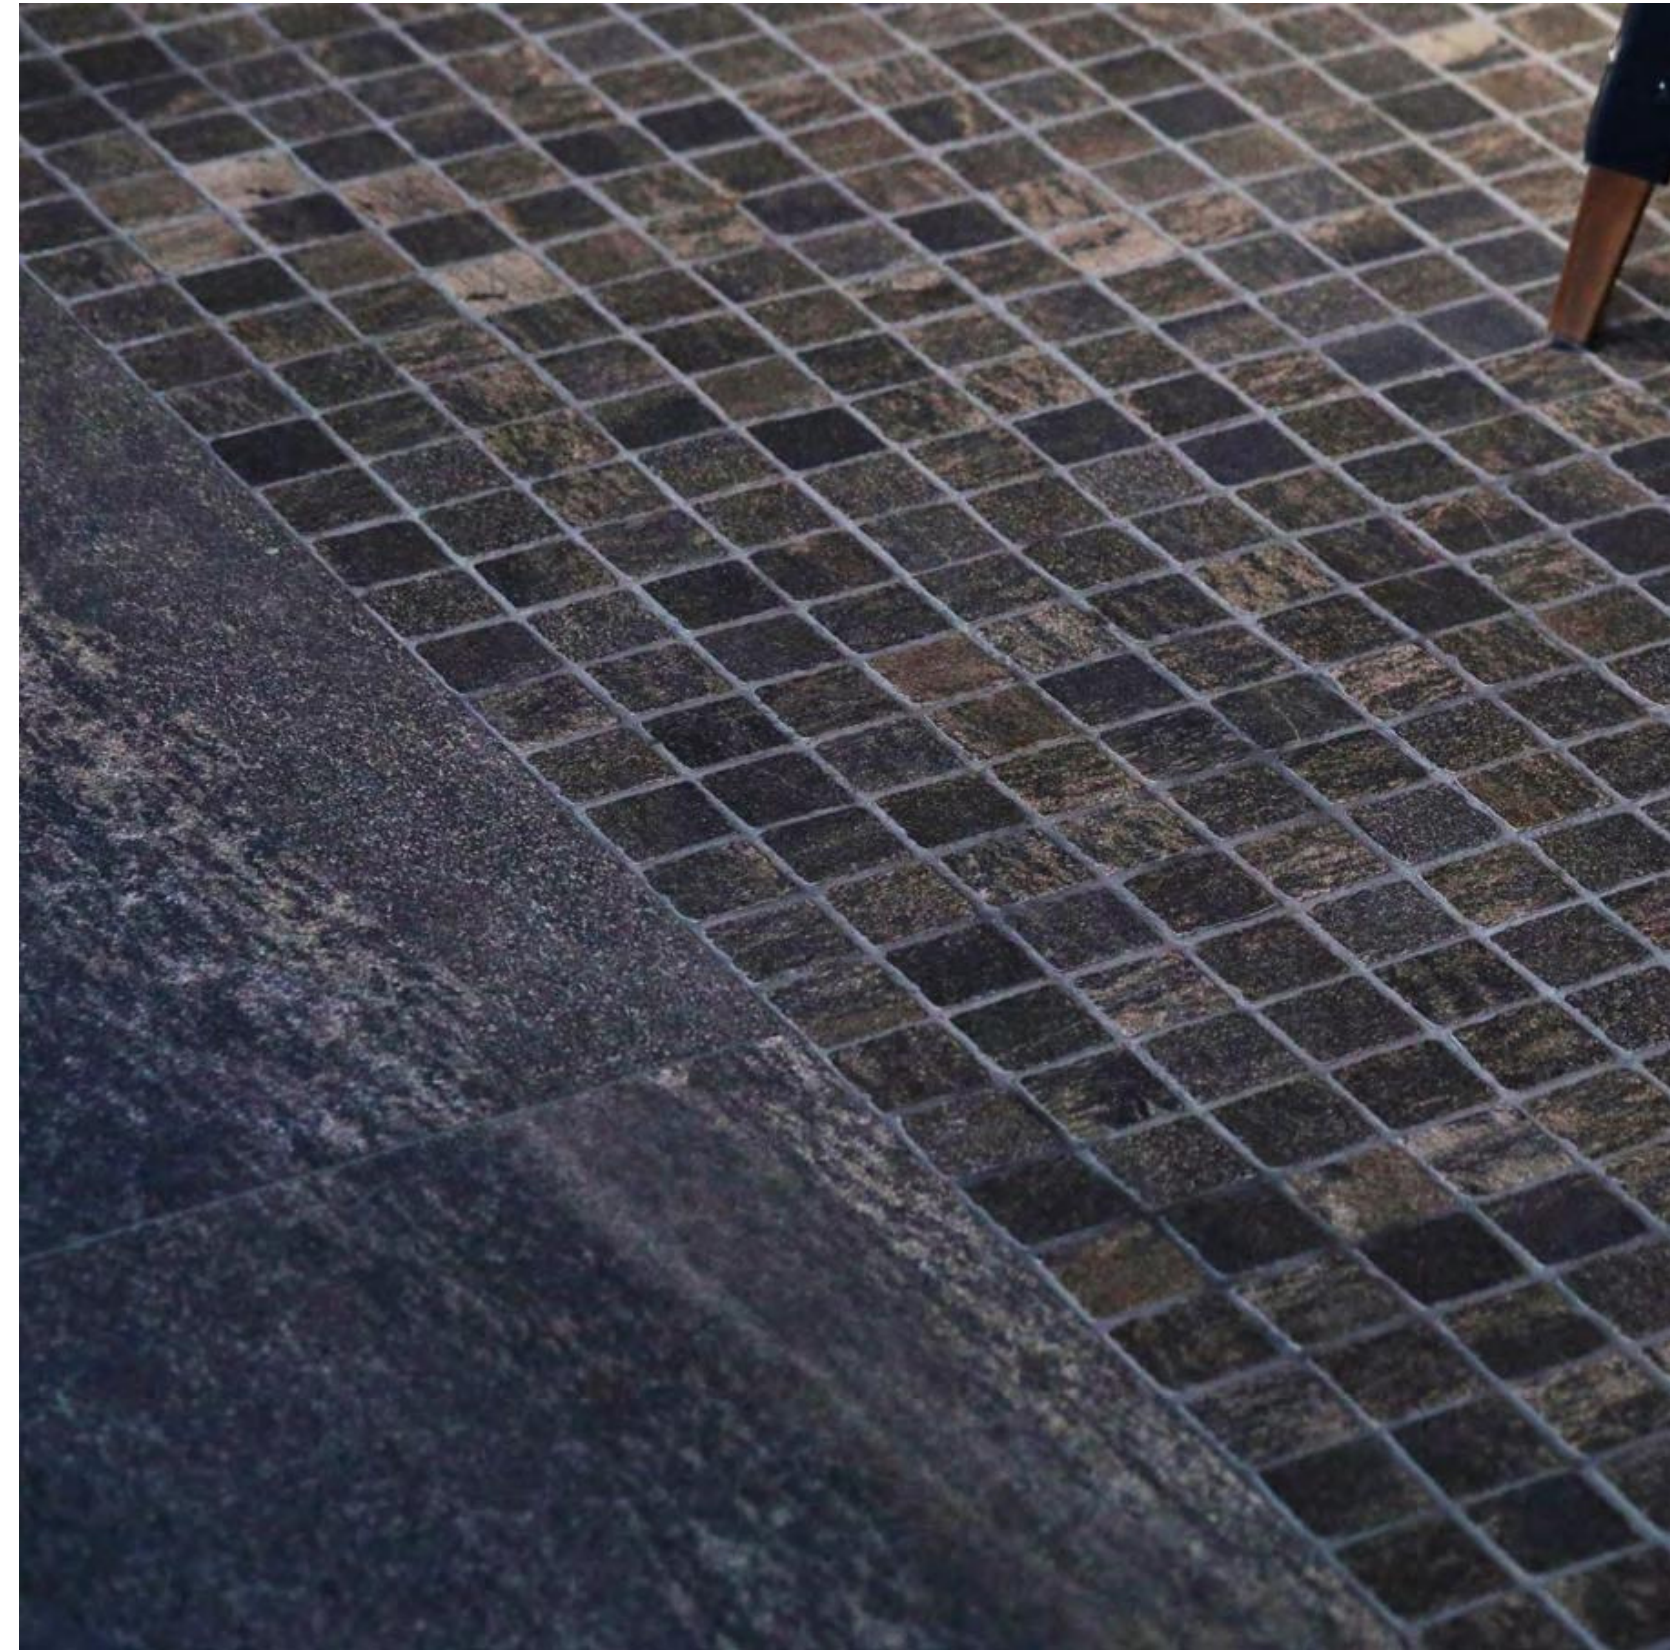

CLOUD

ITALY ROCK

CLOUD

ITALY ROCK

Dark gray which is the sediment of the history and dark yellow that reflects the unyielding spirit intertwine in the classical rustic texture, recording the grand and brilliant history of Pompeii, restoring city of Pompeii in the most authentic way.

FEATURES

APPLICATION

SURFACE

600 X 600 mm
24" X 24"

MOSAICS:

MA2N
300 X 300 mm

MA1B
330 X 330 mm

CERAMIQUE
Land of Great Ceramic & Tiles