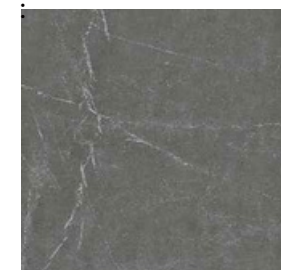

Real stone finish

1  
Color

1  
Size

1  
Surface

SIZE: 1200x1200mm

12 different faces

COLORS

NYX