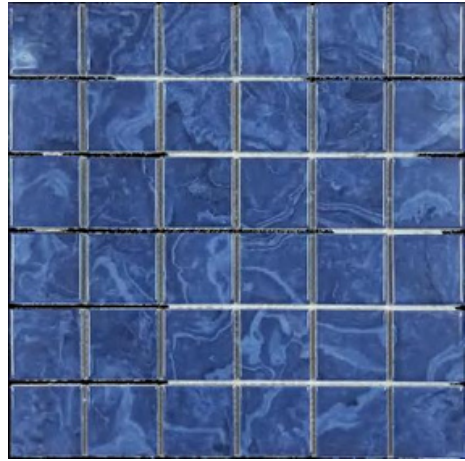

2SM-5790

SURFACE : MATT

2SM-MOTTO COAL

SPA&POOL SERIES

(included joints)

48*48 mm

Sheet size : 306*306 mm

Thickness : 6mm