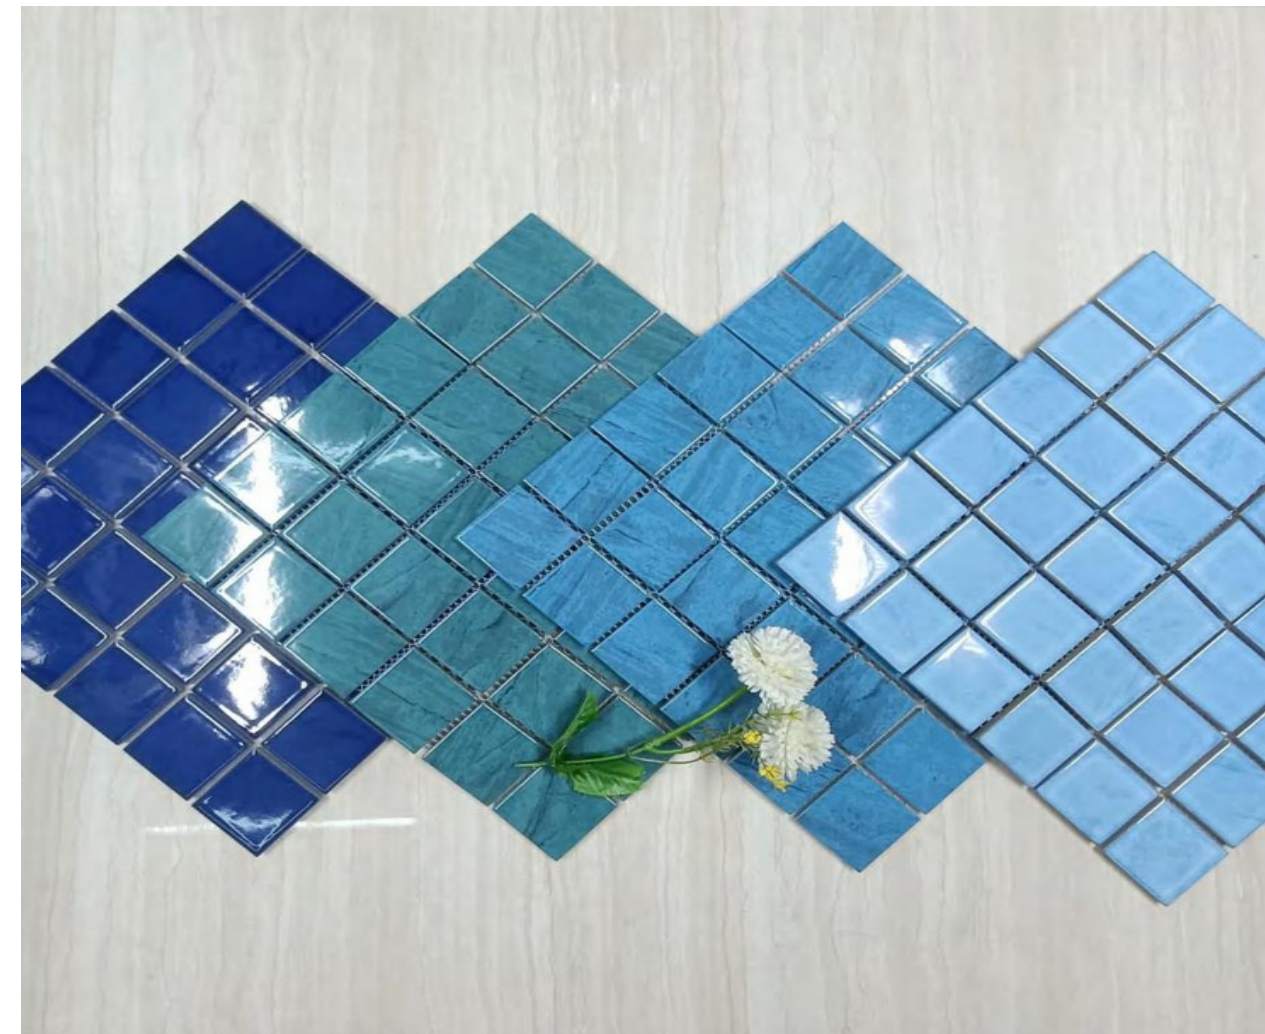

22TC173101

22TC173102

22TC173103

22TC149702

73*73 mm

Sheet size : 306*306 mm | Thickness : 6mm

WATER SHADOW SERIES

48*48 mm