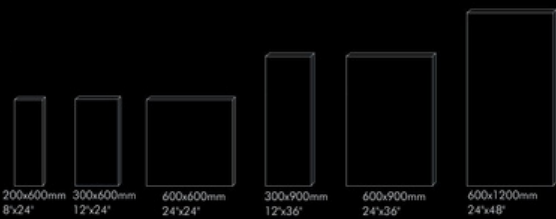

THICK TILES

By CERAMIQUE
Land of Great Ceramic & Tiles

Quality changes the world

size : 200x600/300x600/600x600/300x900/600x900/600x1200 mm
thickness : 15 / 18 / 20 / 25 / 30 mm

15/18/20/25/30mm
thickness

Thickness : 15 / 18 / 20 / 25 / 30 mm

Product Size

Size : 200x600 | 300x600 | 600x600 | 300x900 | 600x900 | 600x1200 mm

Floor Paving Stone Series

Thick Tiles

 Thickness : 20 mm

Product Size
Size : 300x600 mm

Property

Piezas especiales

Product Size
Size : 300x300 mm

Product Size
Size : 300x600 mm

Thickness : 20 mm

Thick Tiles

 Thickness : 18 mm

Product Size
Size : 600x1200 mm

Floor Stone/lands wall series

Thickness : 15 / 18 / 20 / 25 / 30 mm

Thick Tiles

Waterscape Stone series

Thick Tiles

 Thickness : 18 mm

 Product Size
Size : 600x600 | 600x900 | 600x1200 mm

Floor paving stone series Size : 200x600 | 300x600 | 600x600 | 300x900 | 600x900 | 600x1200 mm