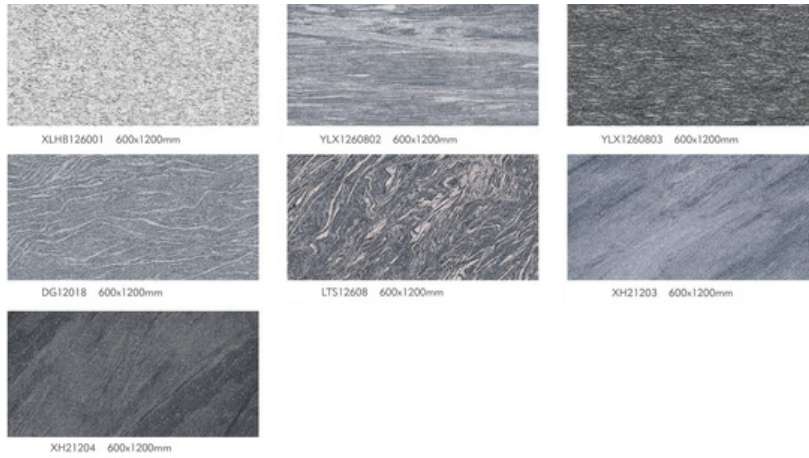

Floor stone/lands wall series Size : 600x1200 mm