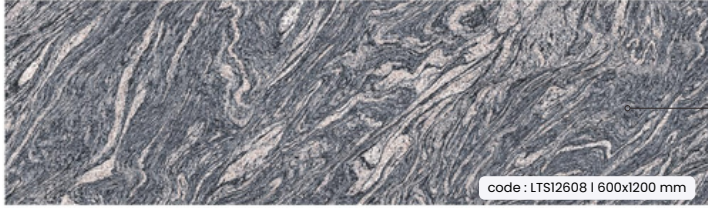

Property

Piezas especiales

Product Size
Size : 300x300 mm

Product Size
Size : 300x600 mm

Thickness : 20 mm

Thick Tiles

 Thickness : 18 mm

Product Size
Size : 600x1200 mm