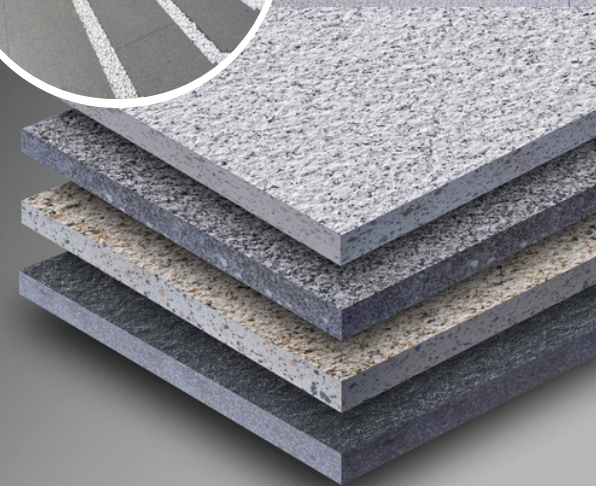

Floor Paving Stone Series

Thick Tiles

Thickness : 15 / 18 / 20 / 25 / 30 mm

Product Size

Size : 200x600 | 300x600 | 600x600 | 300x900 | 600x900 | 600x1200 mm