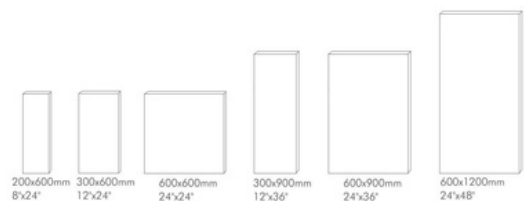

Floor Paving Stone Series

Thick Tiles

Thickness : 15 / 18 / 20 / 25 / 30 mm

Product Size

Size : 200x600 | 300x600 | 600x600 | 300x900 | 600x900 | 600x1200 mm

Property

Compressive

Anti Slip

Public area

Thickness : 15 / 18 / 20 / 25 / 30 mm

Thick Tiles

Floor Paving Stone Series

Thick Tiles

Thickness : 15 / 18 / 20 / 25 / 30 mm

Product Size

Size : 200x600 | 300x600 | 600x600 | 300x900 | 600x900 | 600x1200 mm

Property

Thickness : 15 / 18 / 20 / 25 / 30 mm

Thick Tiles

Floor Paving Stone Series

Thick Tiles

Thickness : 15 / 18 / 20 / 25 / 30 mm

Product Size

Size : 200x600mm | 300x600mm | 600x600mm | 300x900mm | 600x900mm | 600x1200mm

Property

Piezas especiales

Product Size
Size : 300x300 mm

Product Size
Size : 300x600 mm

Thickness : 20 mm

Thick Tiles

 Thickness : 18 mm

Product Size
Size : 600x1200 mm