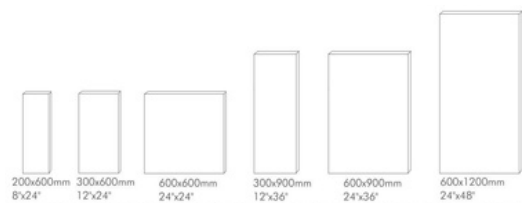

Public area

Thickness : 15 / 18 / 20 / 25 / 30 mm

Thick Tiles

Floor Paving Stone Series

Thick Tiles

Thickness : 15 / 18 / 20 / 25 / 30 mm

Product Size

Size : 200x600 | 300x600 | 600x600 | 300x900 | 600x900 | 600x1200 mm

Property

Thickness : 15 / 18 / 20 / 25 / 30 mm

Thick Tiles

Floor Paving Stone Series

Thick Tiles

Thickness : 15 / 18 / 20 / 25 / 30 mm

Product Size

Size : 200x600mm | 300x600mm | 600x600mm | 300x900mm | 600x900mm | 600x1200mm

Thickness : 15 / 18 / 20 / 25 / 30 mm

Product Size

Size : 200x600 | 300x600 | 600x600 | 300x900 | 600x900 | 600x1200 mm

Floor Paving Stone Series

Thick Tiles

 Thickness : 20 mm

Product Size
Size : 300x600 mm

Property

Piezas especiales

Product Size
Size : 300x300 mm

Product Size
Size : 300x600 mm

Thickness : 20 mm

Thick Tiles

 Thickness : 18 mm

Product Size
Size : 600x1200 mm