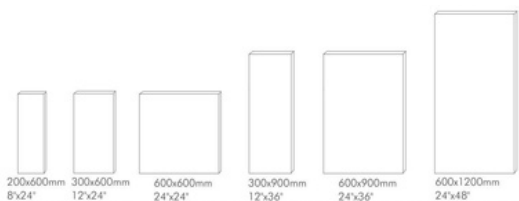

Product Size

Size : 200x600 | 300x600 | 600x600 | 300x900 | 600x900 | 600x1200 mm