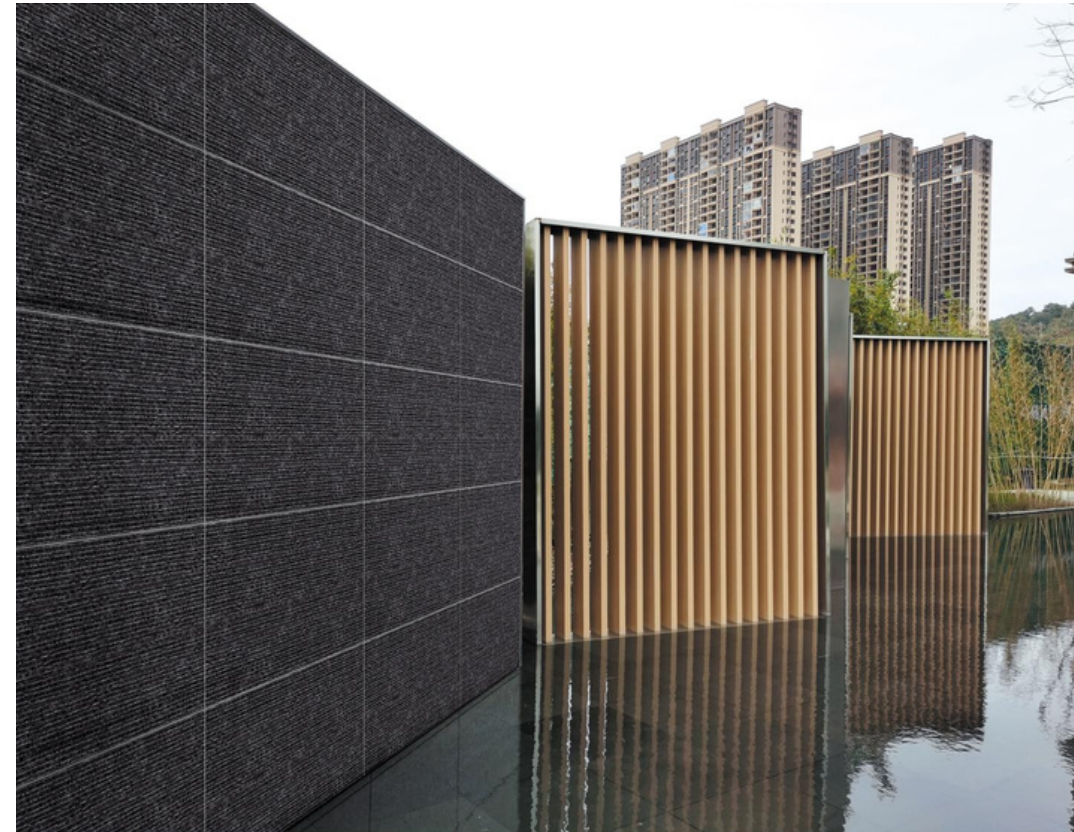

Waterscape Stone series

Thick Tiles

Thickness : 18 mm

Product Size
Size : 600x600 | 600x900 | 600x1200 mm