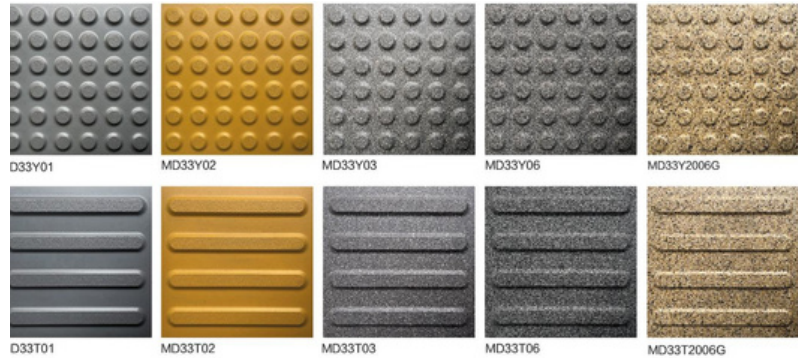

Piezas especiales

Product Size
Size : 300x300 mm