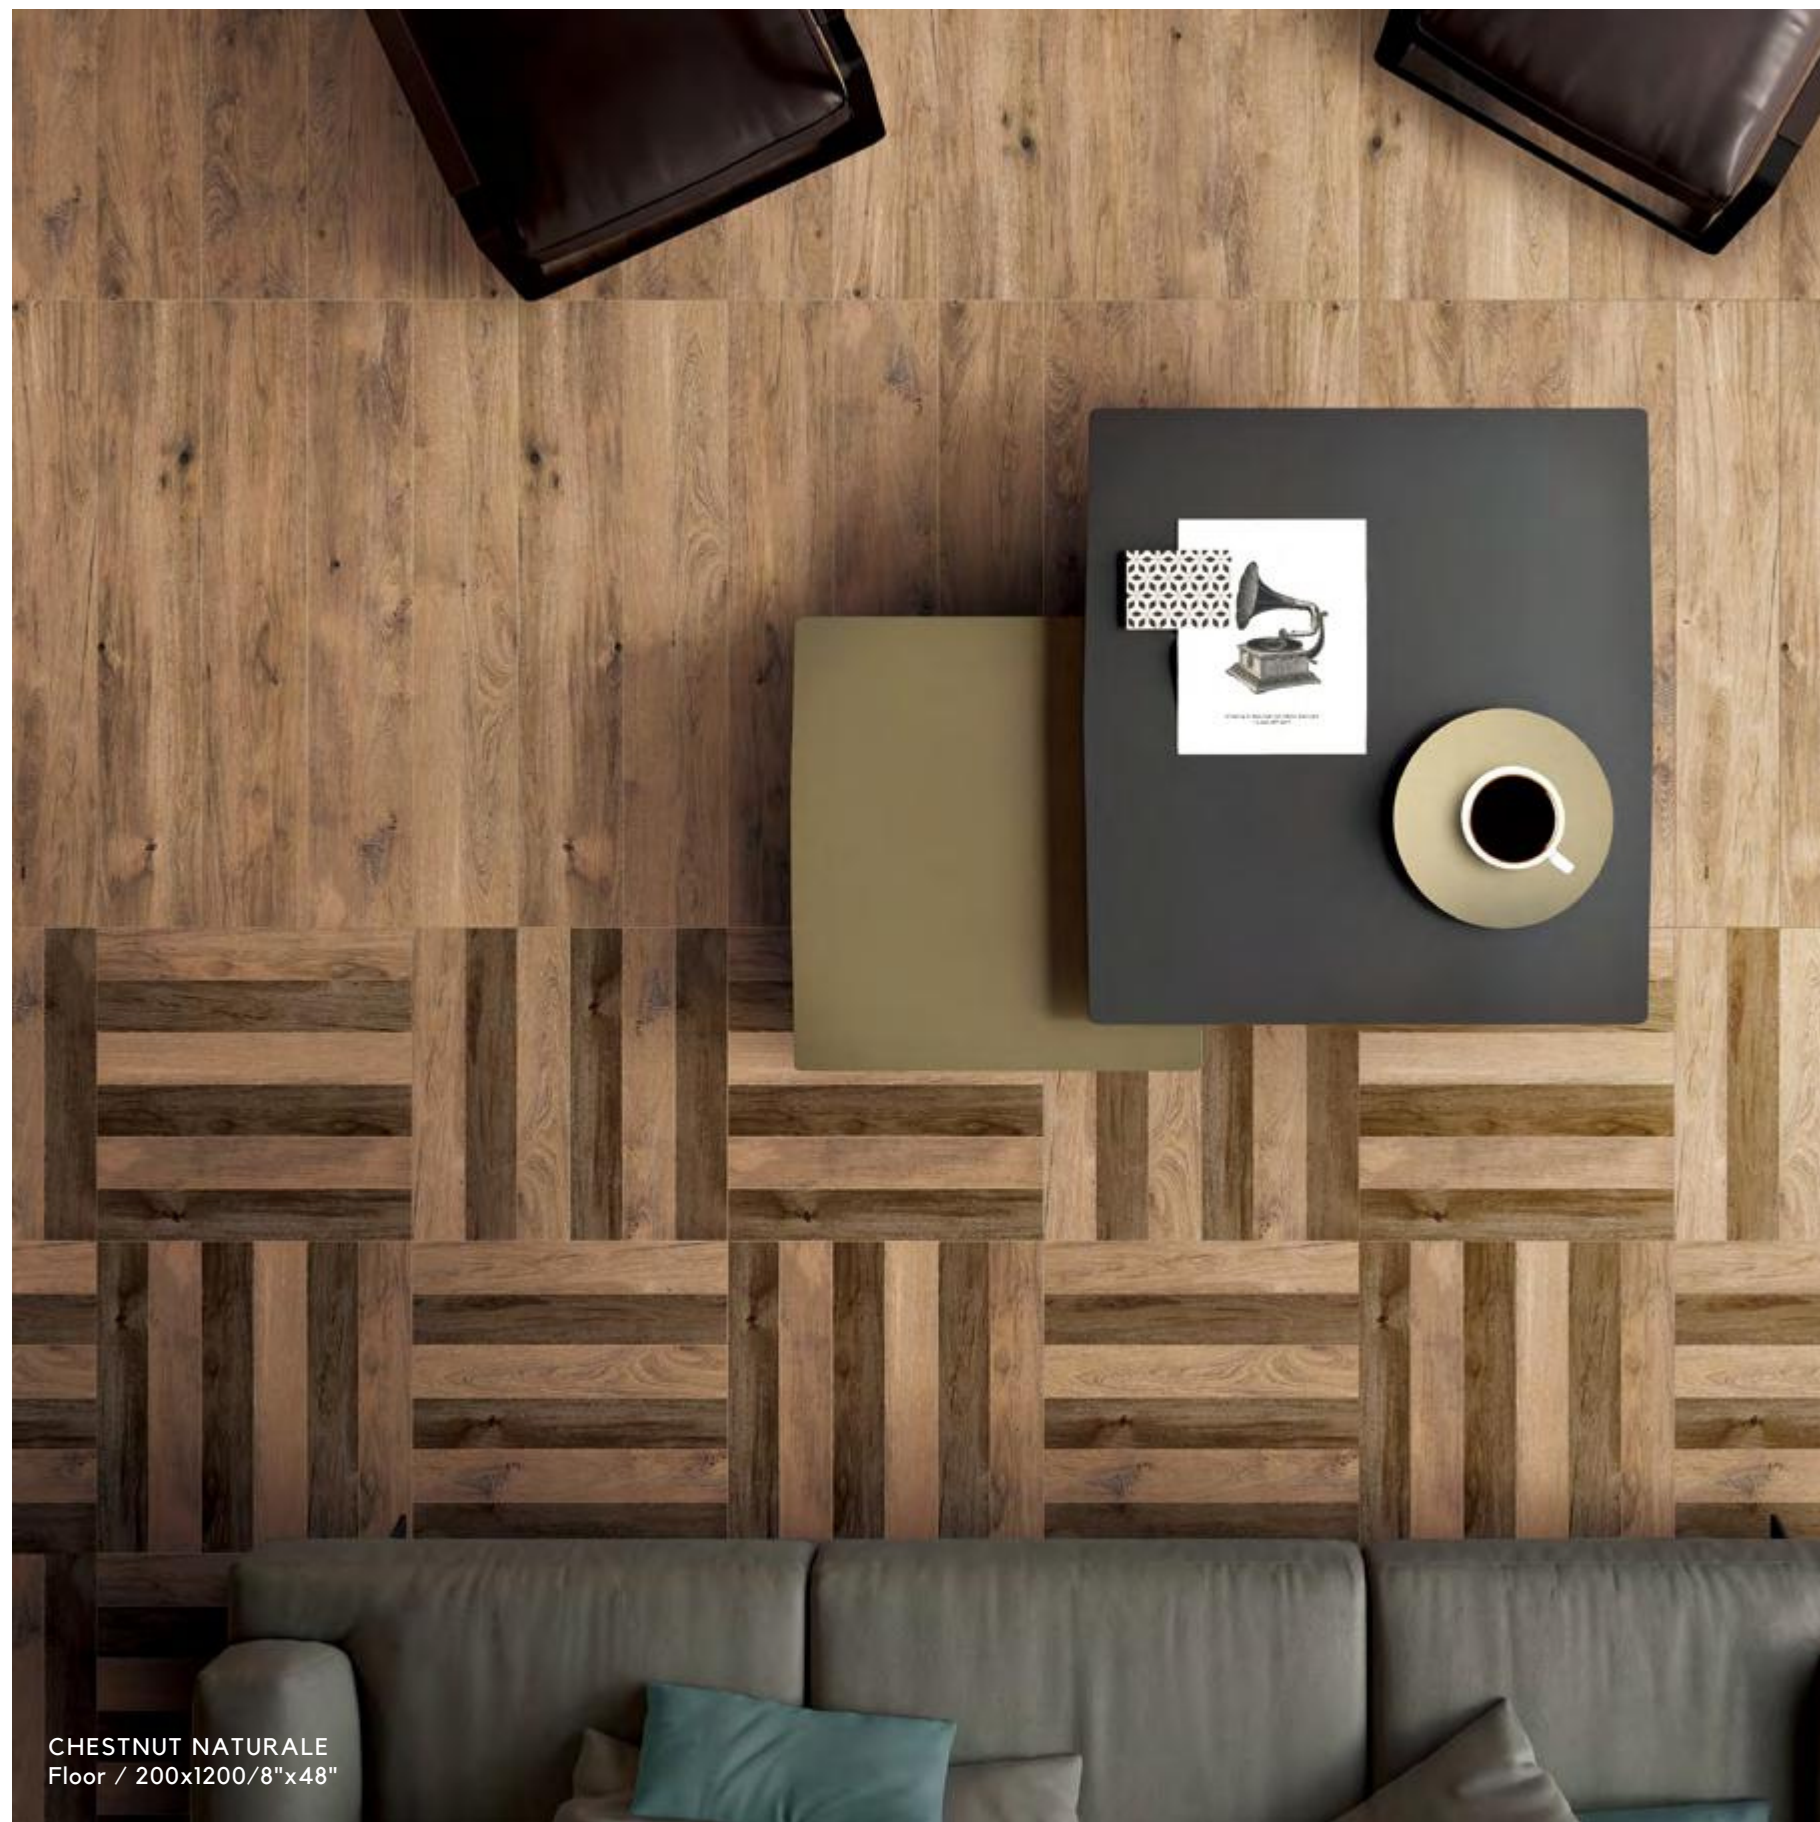

CHESTNUT NATURALE
Floor / 200x1200/8"x48"