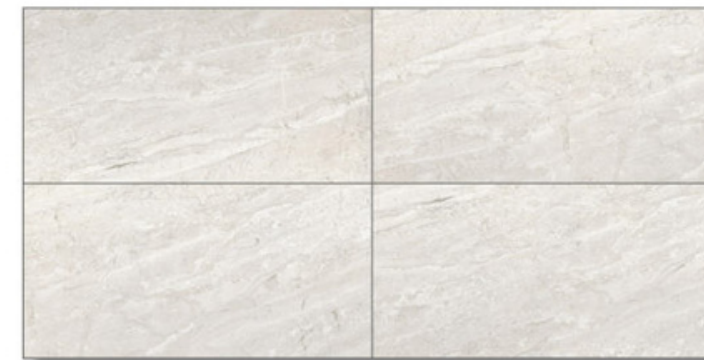

Product code: CK36014 / 5 FACES

MARBLE Collection

size : 300x600mm

Glossy / Matt Finish

CERAMIQUE
Land of Great Ceramic & Tiles

300x600 mm

Glossy Porcelain Tiles

▲ CK36002 / Random 4 faces 