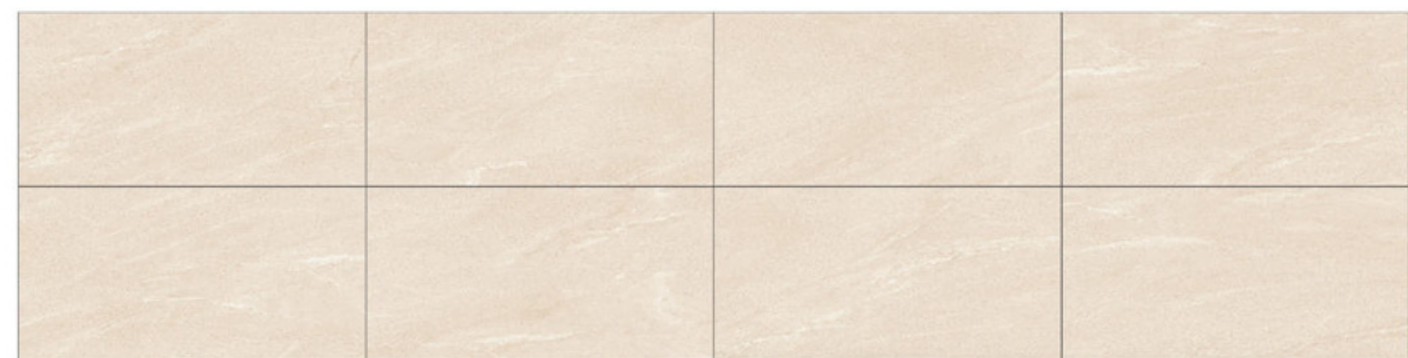

Matt Porcelain Tiles

300x600 mm

▲ 36M105VN / Random 6 faces

▲ 36M203VN / Random 8 faces

▲ FR36M03 / Random 8 faces

▲ FR36M02 / Random 8 faces

▲ FR36M04 / Random 8 faces

Product code: FR36M03 / 8 FACES