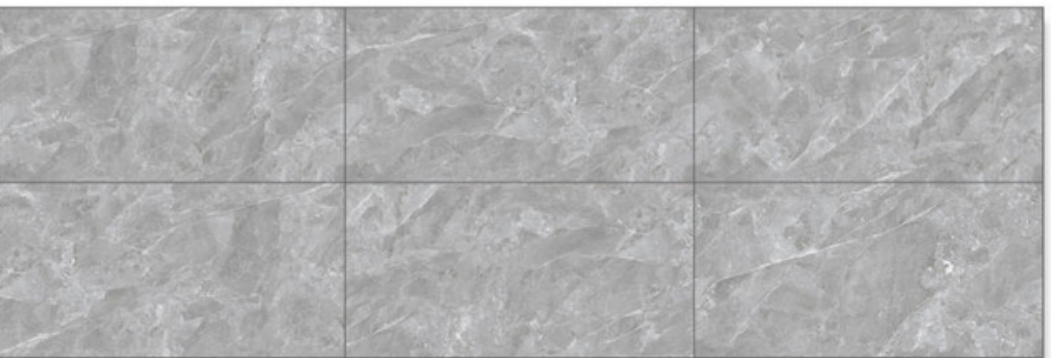

▲ TH83656 / Random 6 faces