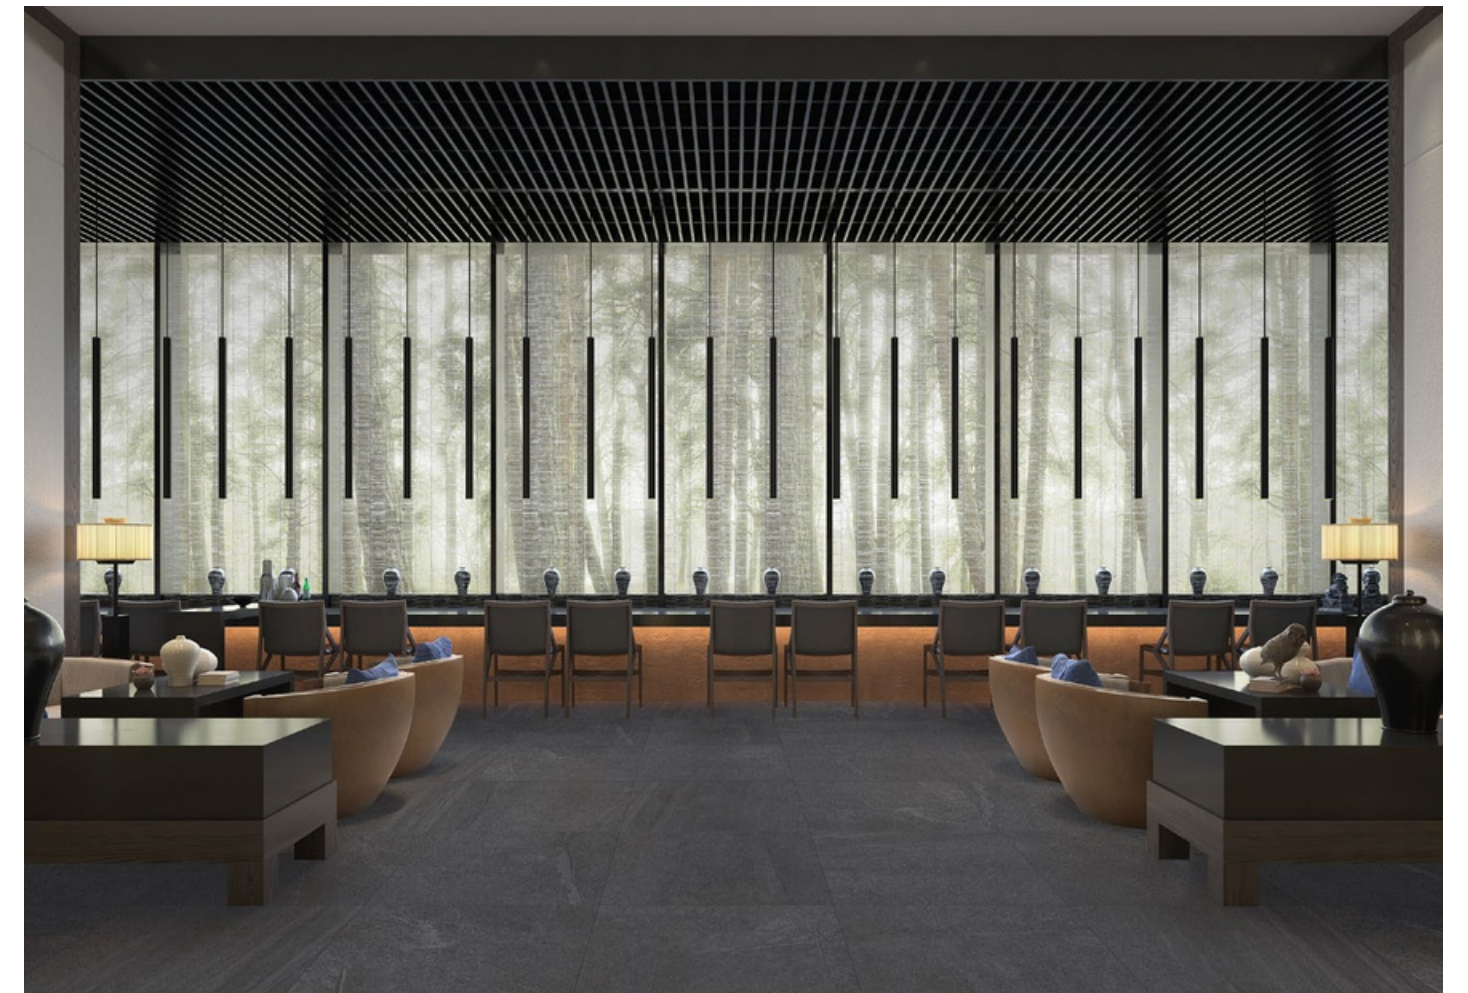

FLOOR : ST66343N 600x600mm

FLOOR : ST66347N 600x600mm

VEIN STONE

VEIN STONE

COLOUR

greyish cream
ST66660N

apricot
ST66662N

light grey
ST66663N