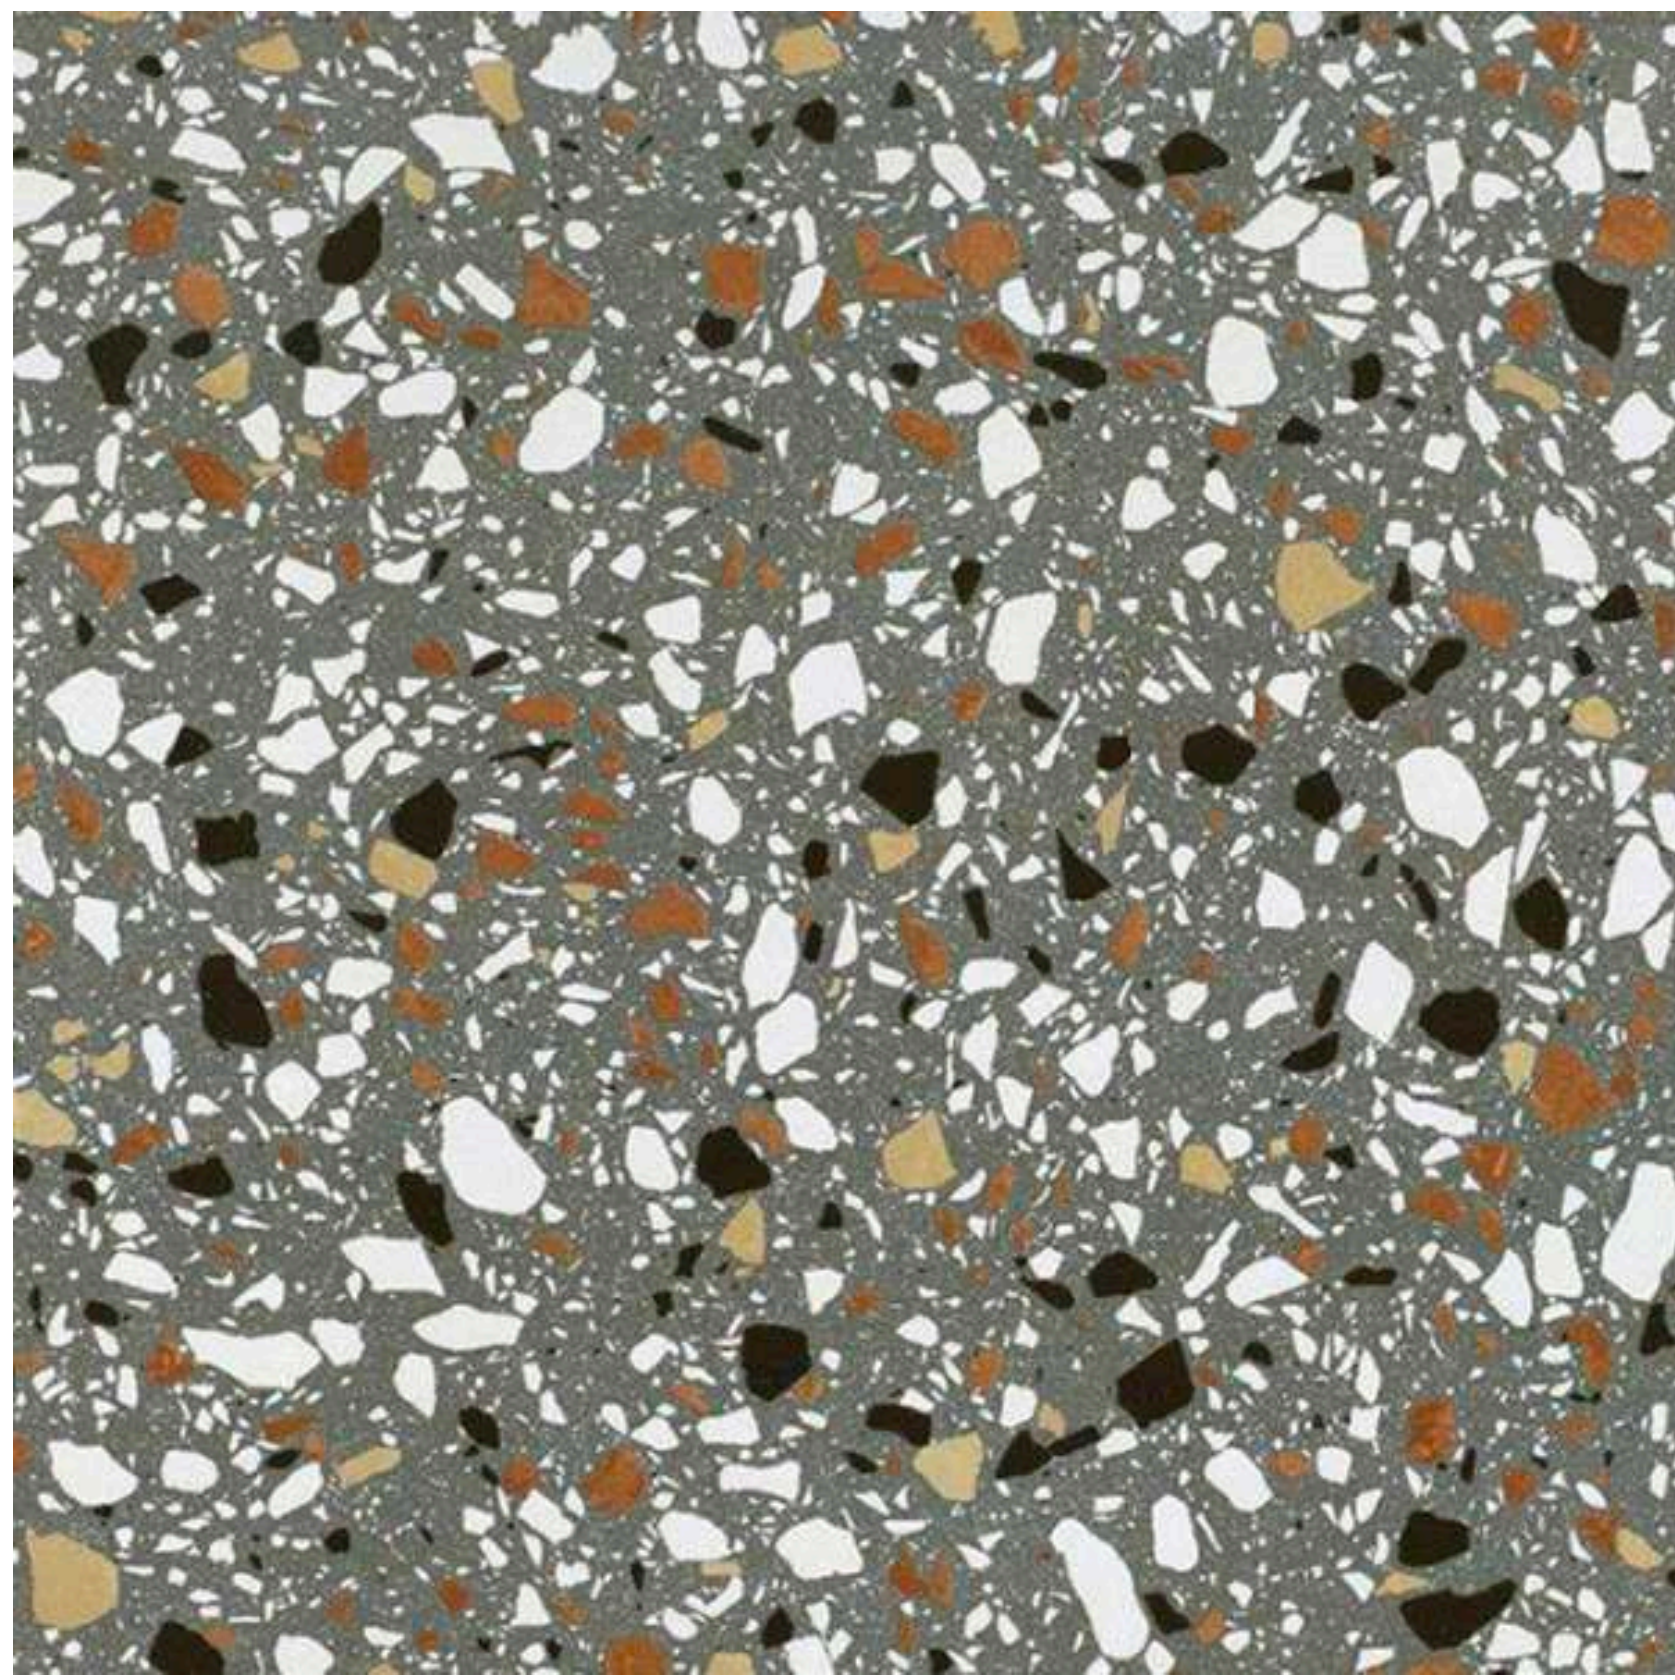

TERRAZZO MULANO

Terrazzo Collection

TERRAZZO MULANO 600x600 mm

Matt Glazed Tiles

FCT611S