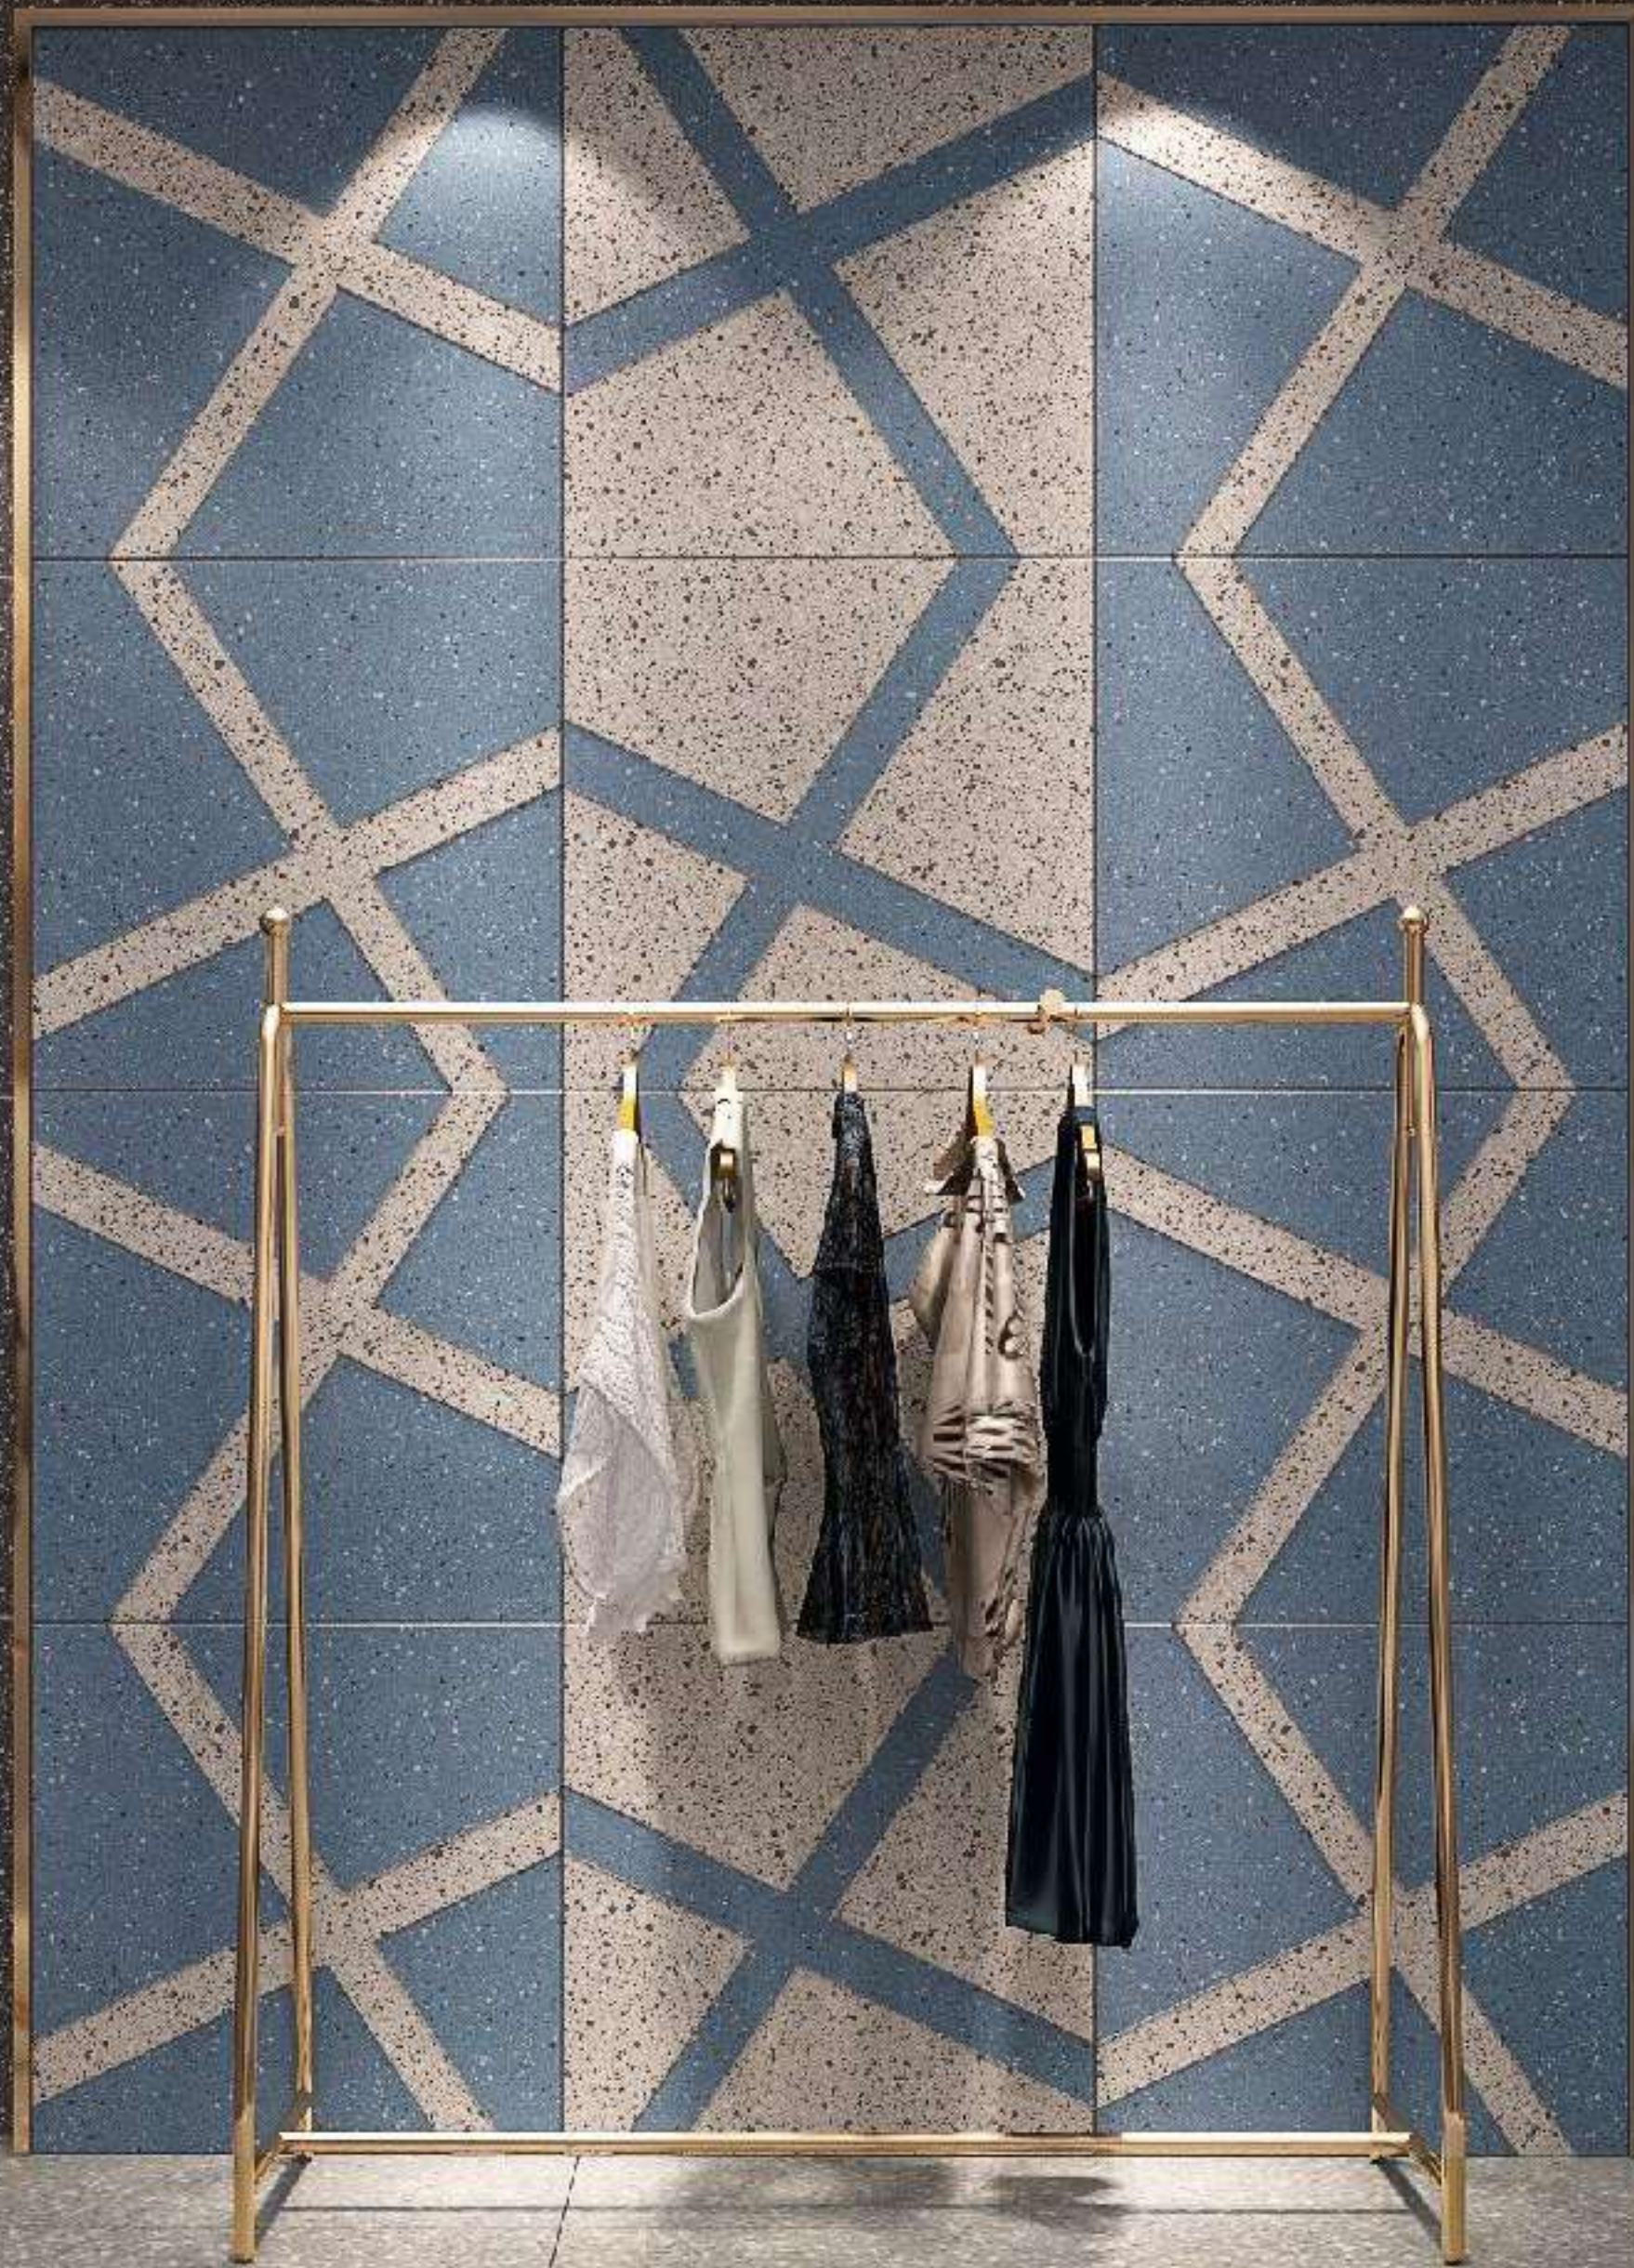

TERRAZZO

Terrazzo Collection

TERRAZZO 600x600 | 600x1200 mm | Honed Full Body Tile

*Special Order **V1**