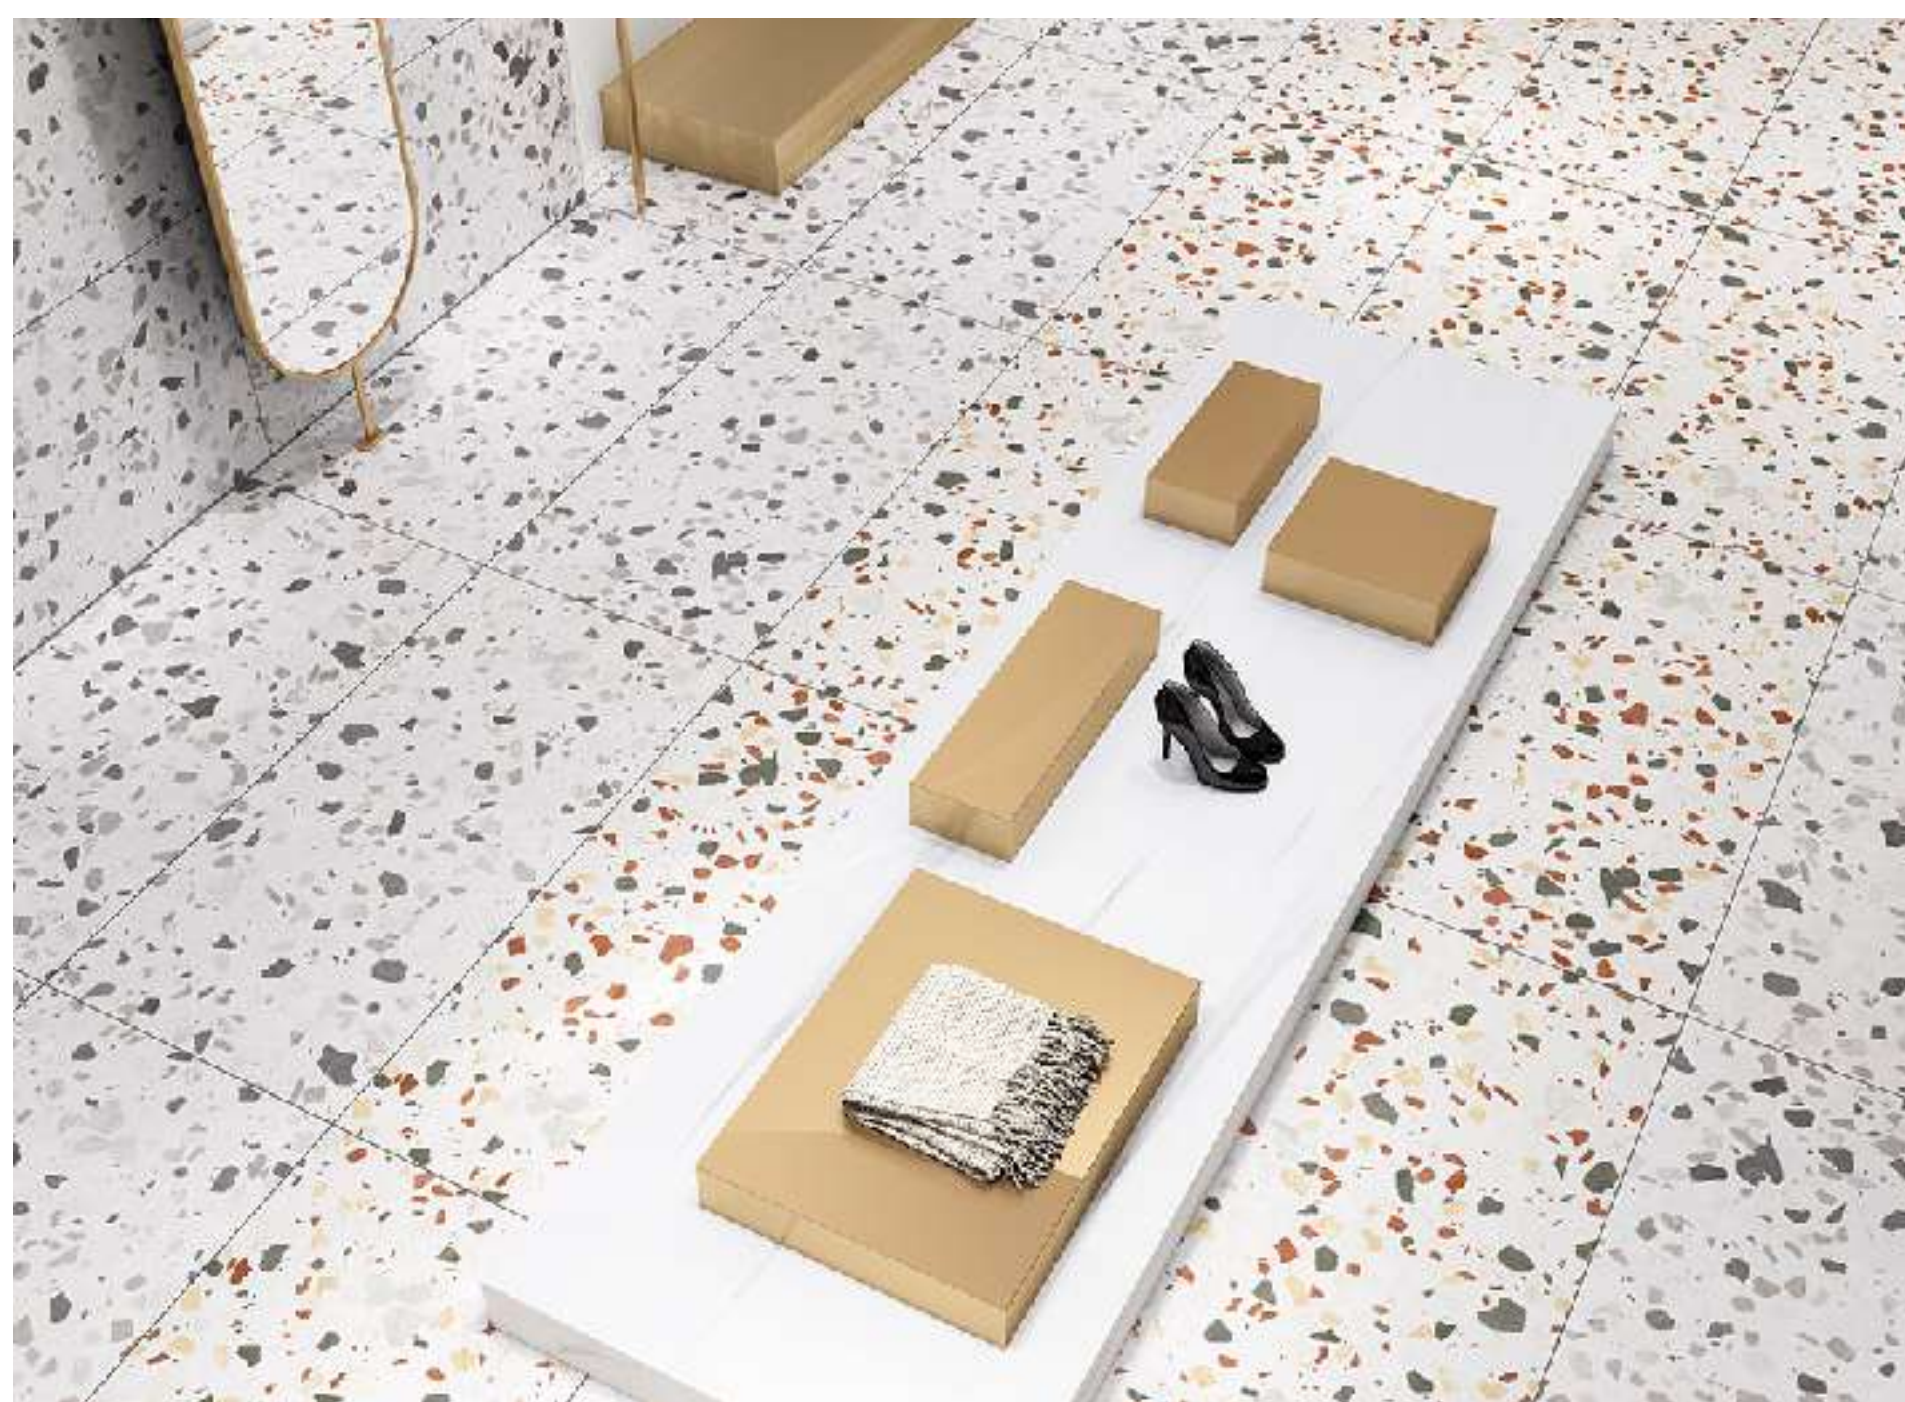

TERRAZZO MULANO 600x600 mm

Matt Glazed Tiles 

FCT611S

FCT608S

VENICE

Terrazzo Collection

VENICE 600x600 mm | Matt Glazed Tiles

*Special Order  **V3**