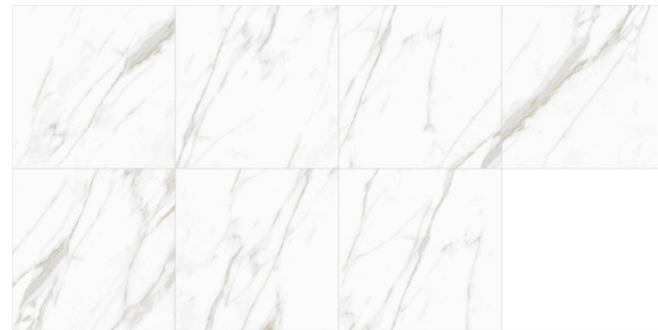

CKG60H2111B

CK126P(H)110B CK157P(H)110B

CK126P(H)111B
CK157P(H)111B

CKG126H3111B
CKG157H3111B

CKG126P4111B

CK126H1000B
CK157H1000B

CKG126H2111B
CKG157H2111B

Calacatta Gold

CK60P/H110B | 600X600MM

Glossy / Honed
Super-white body

Calacatta Gold

CK126P/H110B | 600X1200MM

Glossy / Honed

Super-white body

WALL : CK126P110B

Calacatta Gold