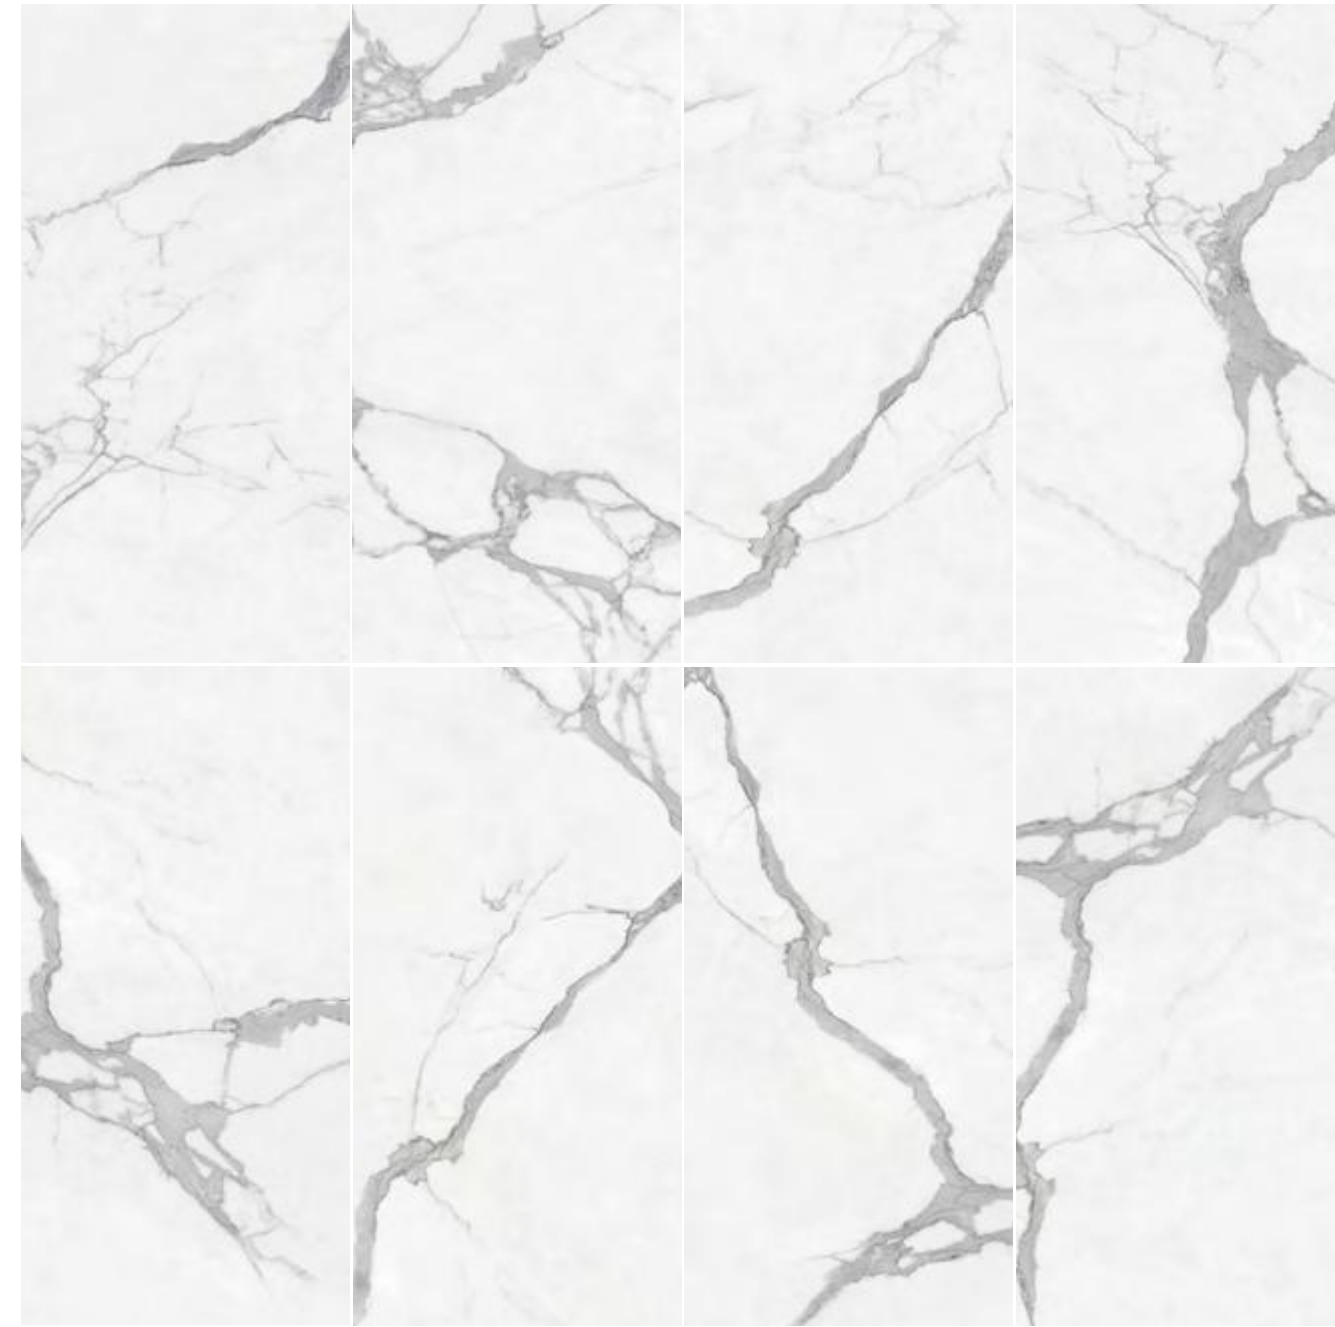

CALACATA

8 Different Faces

2 Surface

H Honed **P** Polished

Size

600 x 1200
24"x48"

CALACATA

SURFACE:

Honed
Polished

600x1200MM 24"x48"

MCA61200H
MCA61200P

APPLICATION

FEATURES