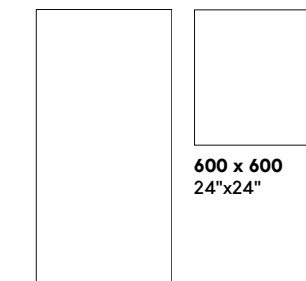

Floor / MASSA-T
600x600MM/24"x24"

MASSA

16 Different Faces

2 Surface

T Silk Matt **P** Polished

Size

600 x 1200
24"x48"

600 x 600
24"x24"