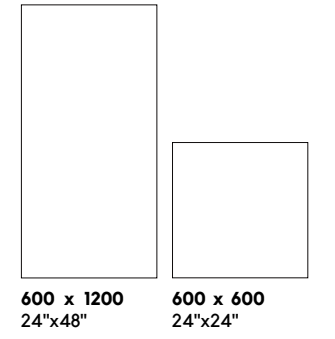

Floor / CALACATA-P
600x1200MM/24"x48"

CALACATA

8 Different Faces

2 Surface

H Honed **P** Polished

Size

600 x 1200
24"x48"

CALACATA

Floor / MASSA-H

MASSA

8 Different Faces

2 Surface

H Honed **P** Polished

Size

MASSA	SURFACE:	600x1200MM 24"x48"
	Honed	MMA61200H
	Polished	MMA61200P

APPLICATION