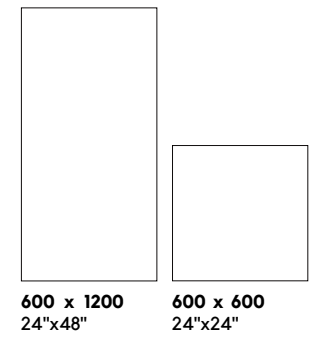

PISA

10 Different Faces

2 Surface

H Honed **P** Polished

Size