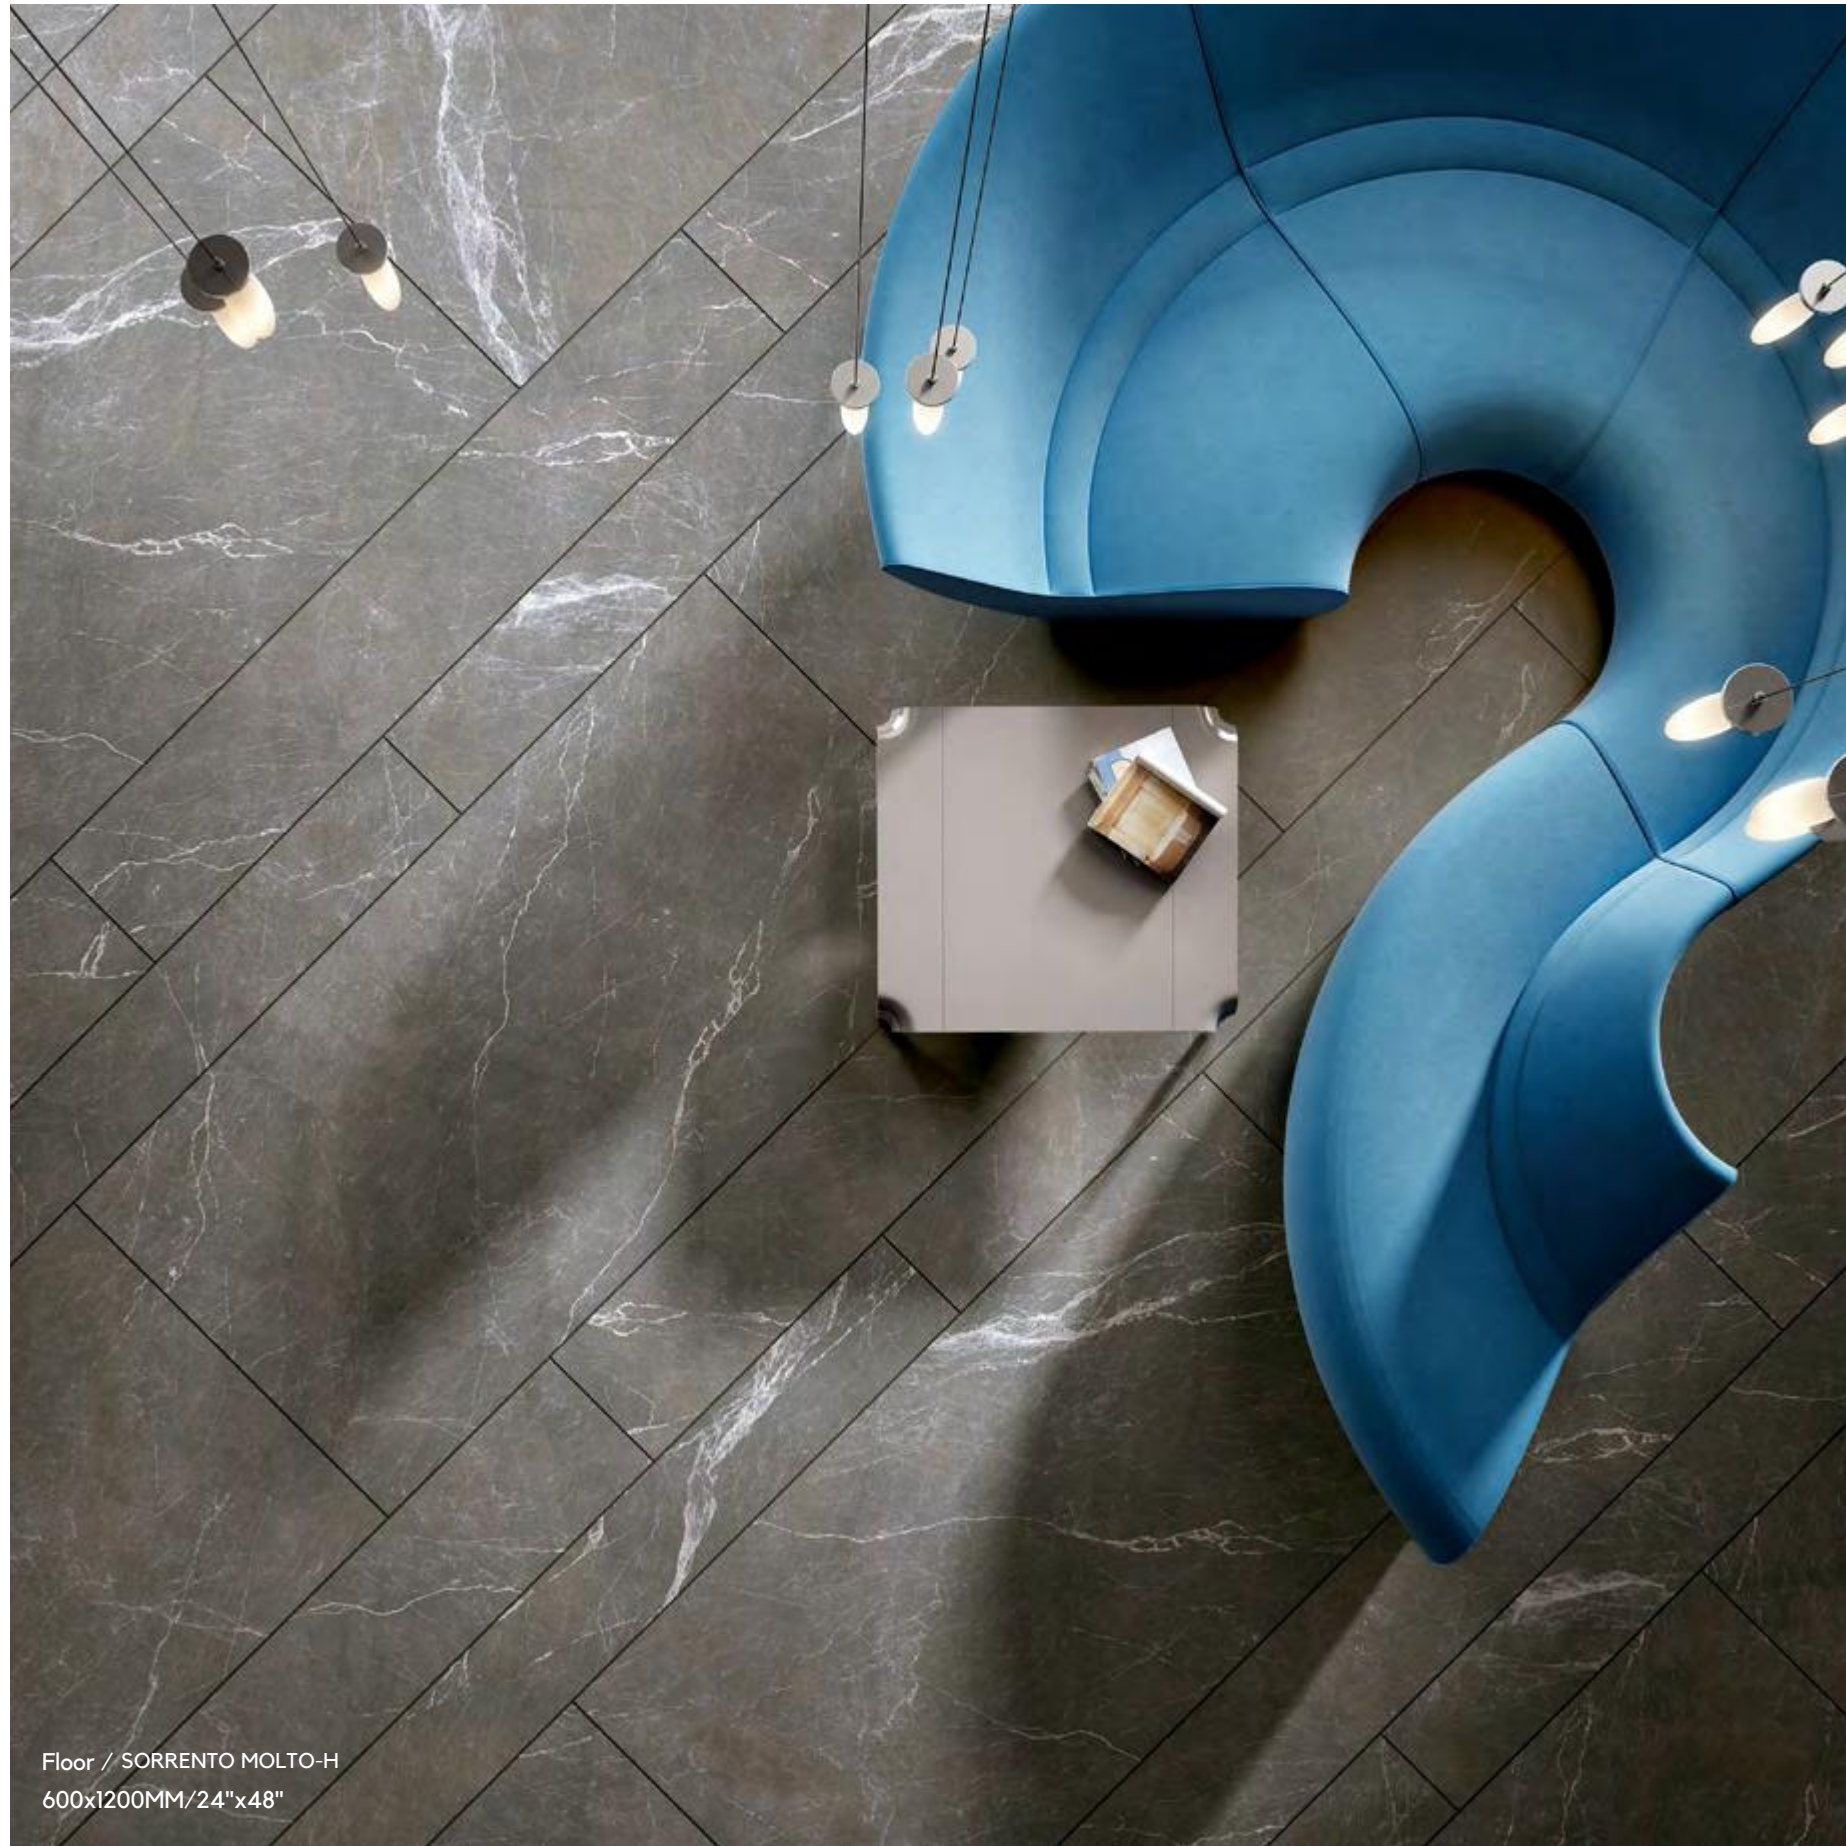

FEATURES

SORRENTO MOLTO

Inspired by the European black marble, It roughly looks like magnificent rivers and lakes, while taking a close look, it is like porcelain embryo cracks, revealing the beau of ease. Pure lines are strong but gentle, just as special and fascinating Sorrento, a small town in the Italian Peninsula.