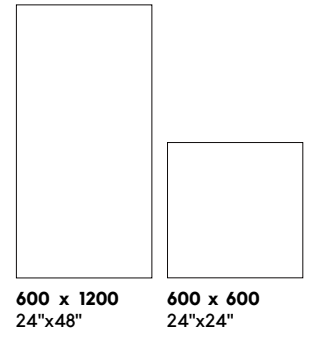

TODI

7 Different Faces

2 Surface

H Honed **P** Polished

Size