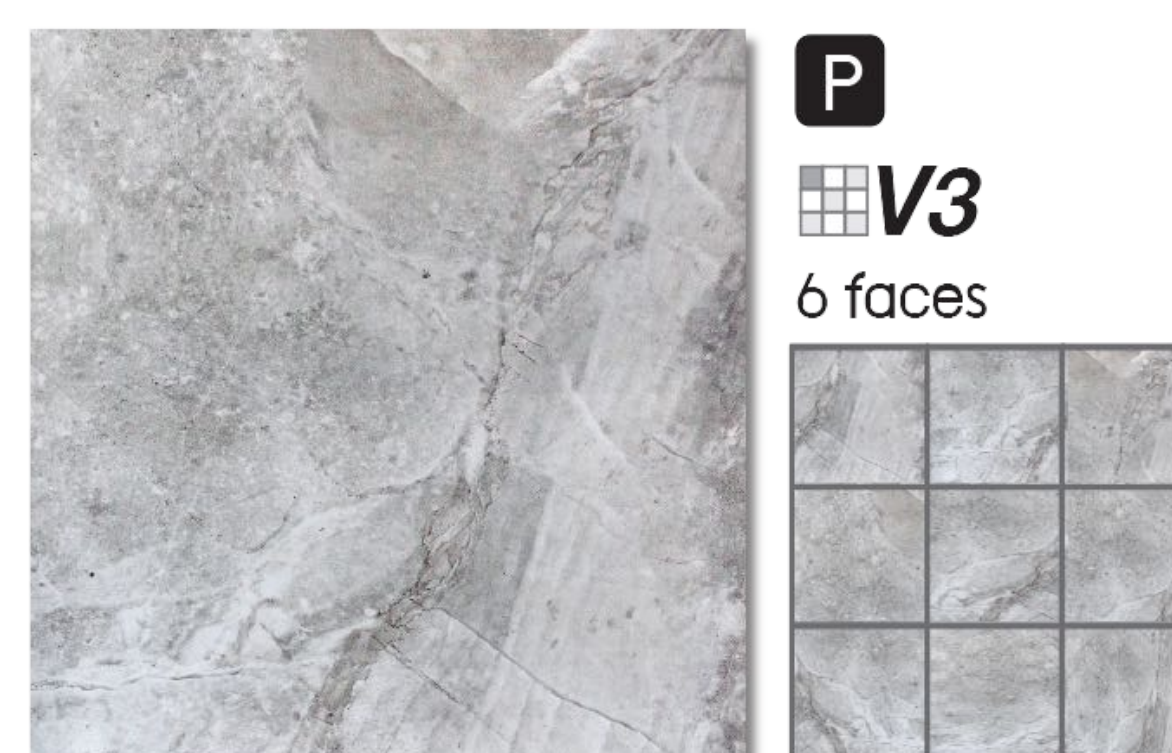

### Surface

**P** Polished **M** Matt

**L** Line **R** Rough

NATURAL MARBLE TILE

600x600 mm

MB60080Q

MB6501N3

MBB60003Q