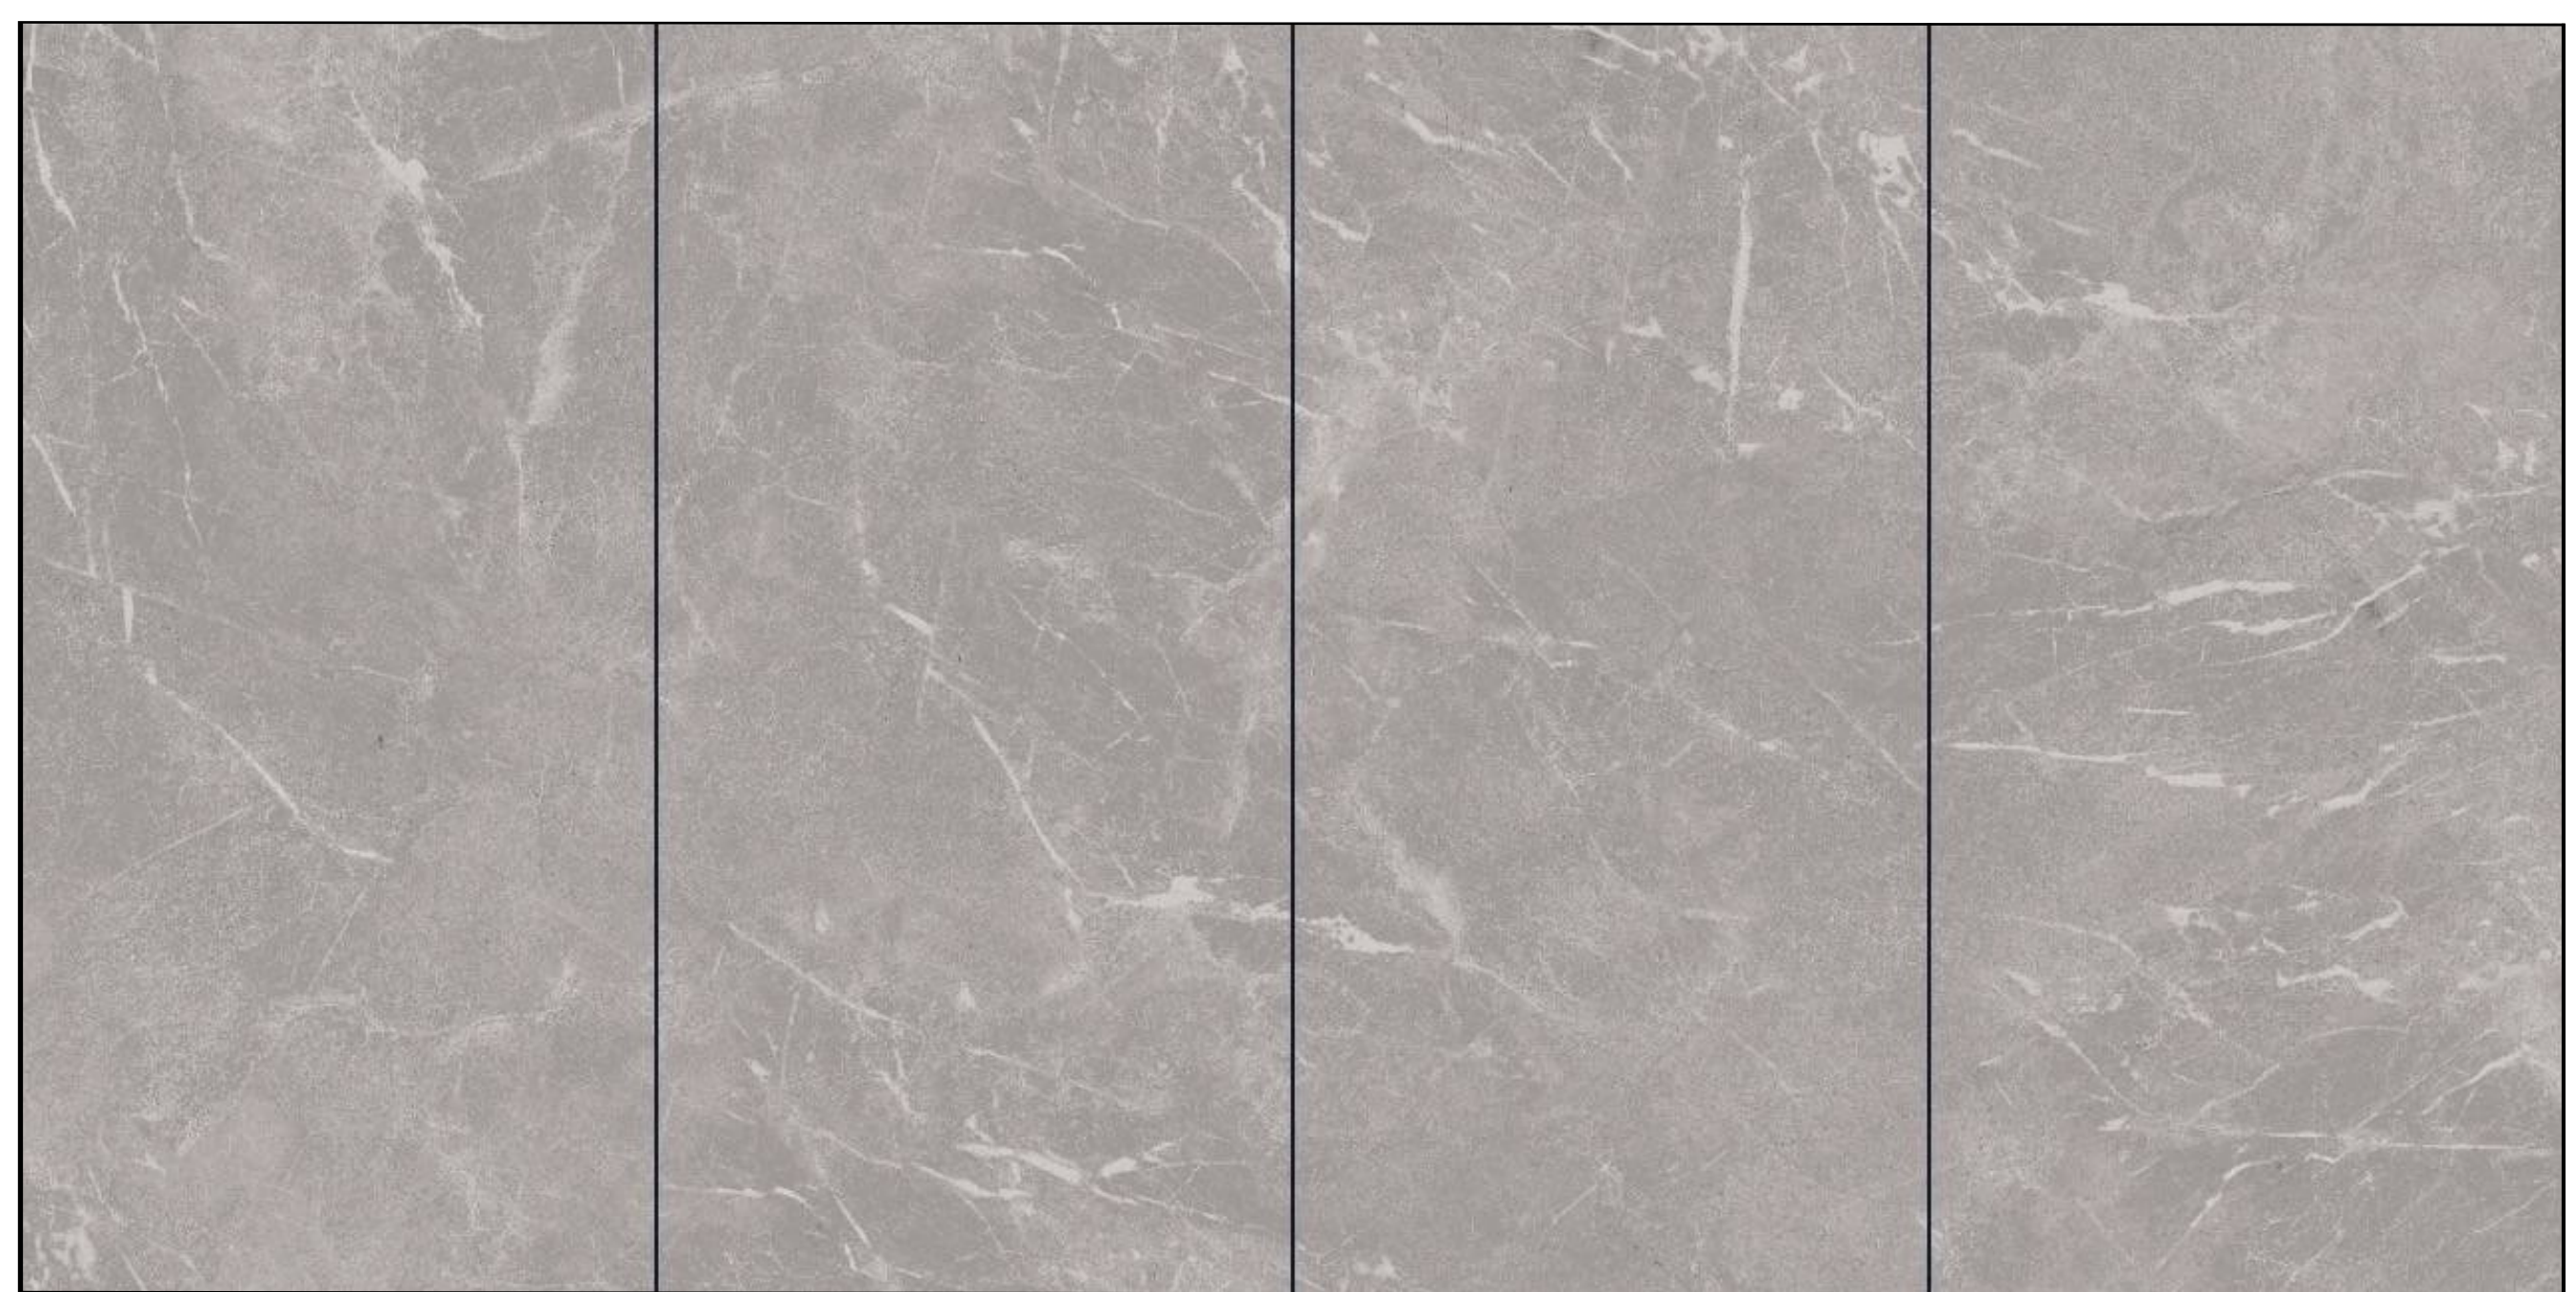

KARNIS

Marble Collection

KARNIS GREY

Marble Tile

Sizes : 600x1200 mm

Random : 4 Faces

Surface : Polished

Floor

Wall

Rectified

Min Laying
Gap 3mm