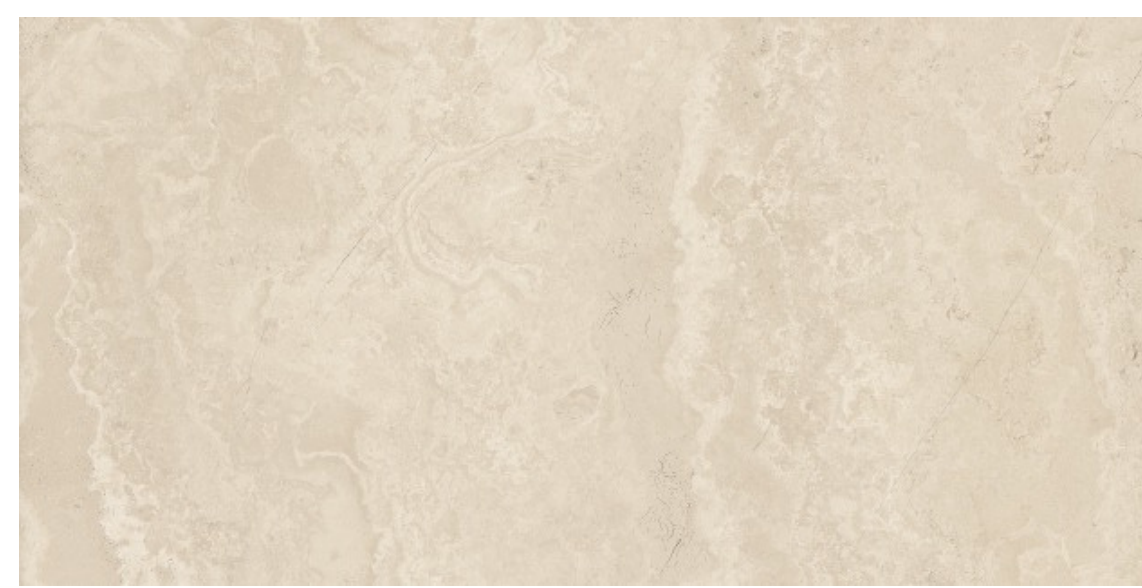

VIAAPP MARBLE TILE

Marble Collection

VP2HD

VIAAPP

Marble Tile

Sizes : 600x1200 mm

Random : 6 Faces

Surface : Abrasive dry grain throw

Floor

Wall

Rectified

Min Laying
Gap 3mm