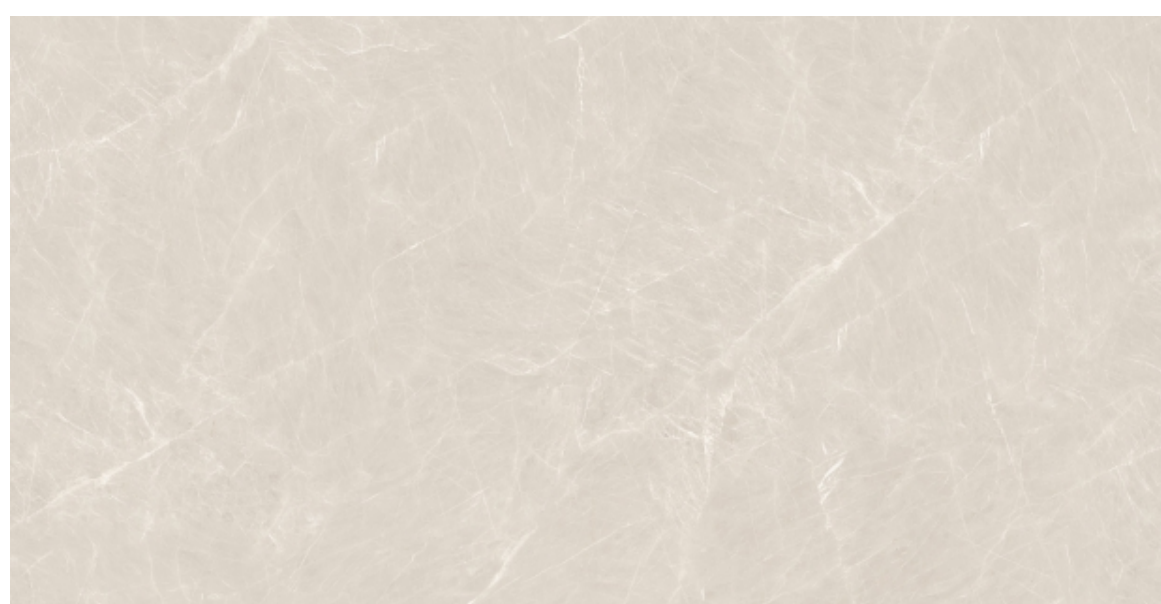

SENSI MARBLE TILE

Marble Collection