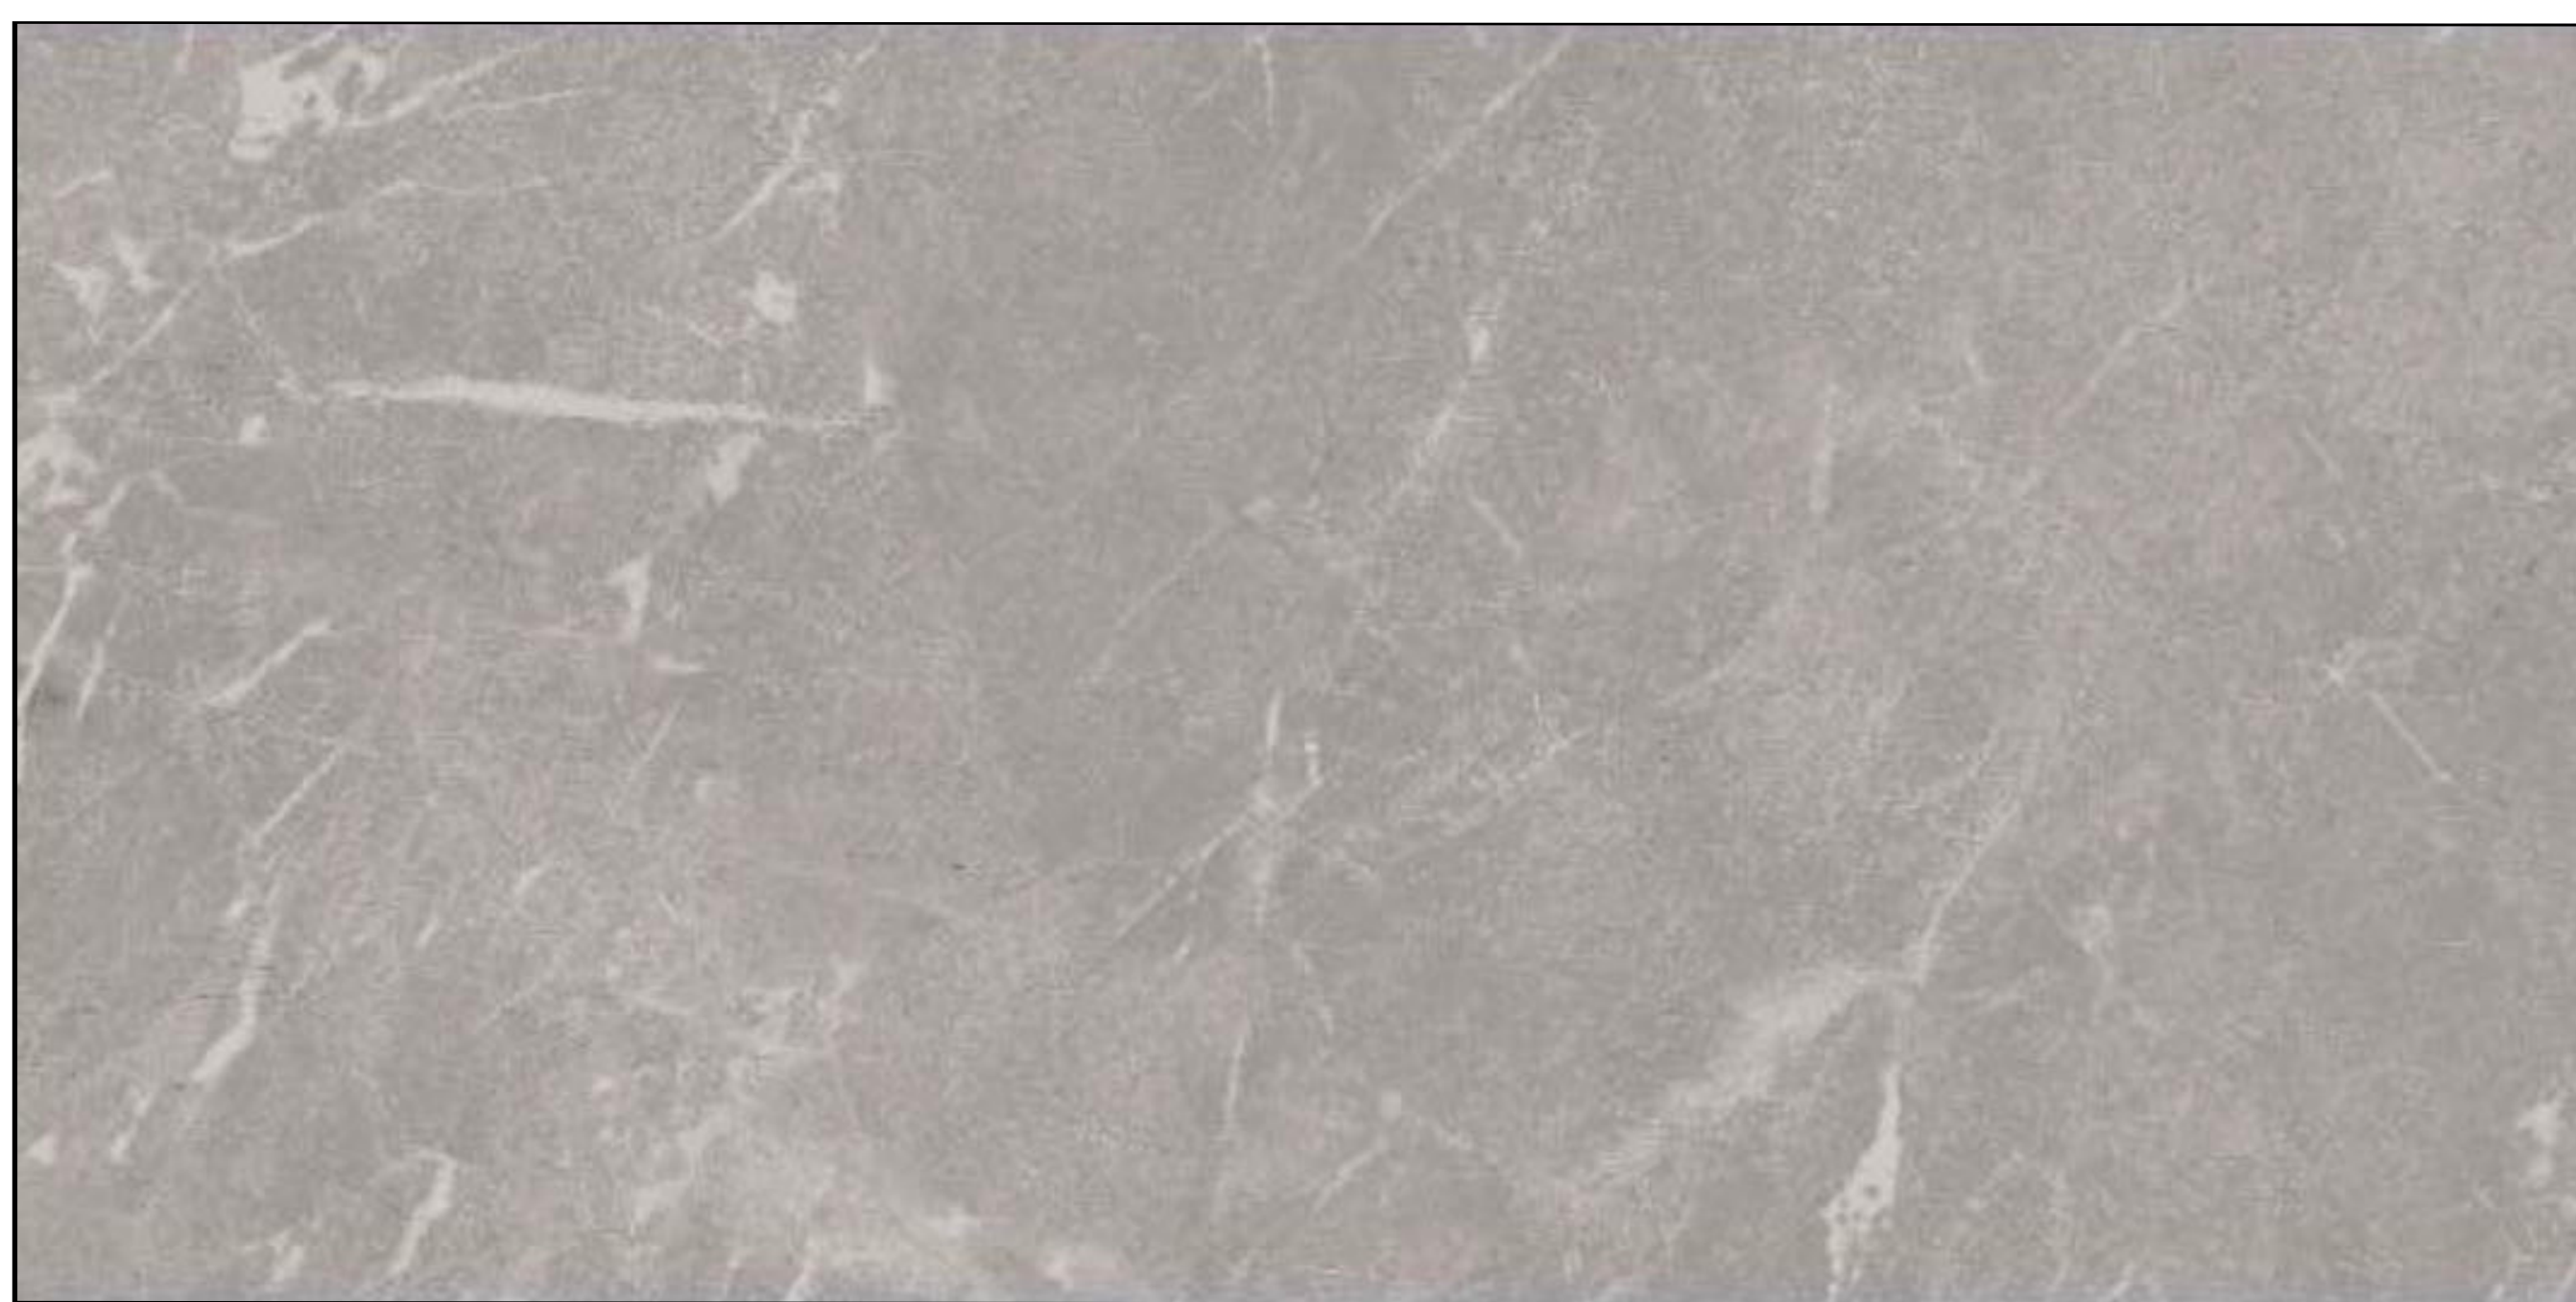

KARNIS

Marble Collection

KARNIS GREY

Marble Tile

Sizes : 600x1200 mm

Random : 4 Faces

Surface : Polished

Floor

Wall

Rectified

Min Laying
Gap 3mm