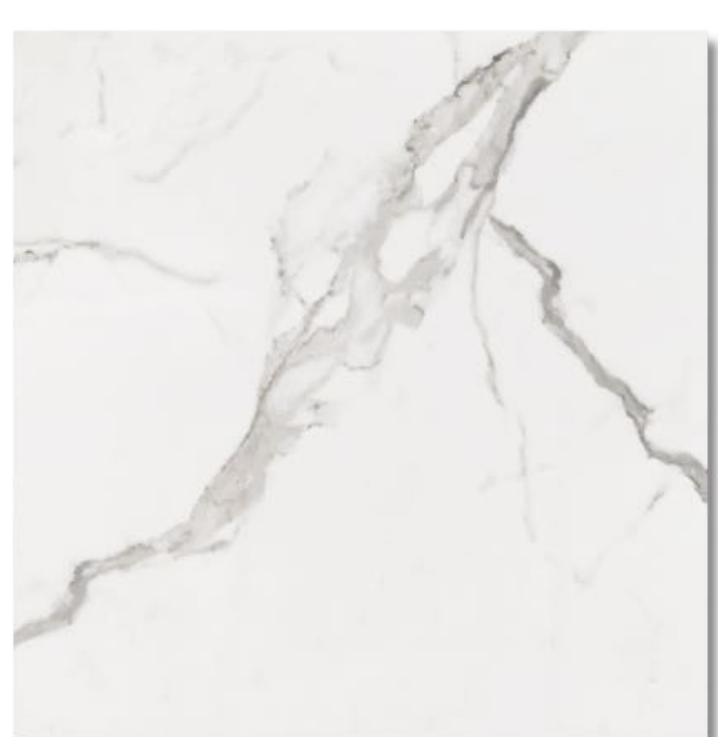

V180JF018

Random Design

- **V1**
  UNIFORM FORM
  TILE TO TILE
- **V2**
  SLIGHTLY NOTICEABLE
  FORM TILE TO TILE
- **V3**
  MODERATELY NOTICEABLE
  FORM TILE TO TILE
- **V4**
  MODERATELY NOTICEABLE
  FORM TILE TO TILE

Surface

- **P** Polished
- **M** Matt
- **L** Line
- **R** Rough