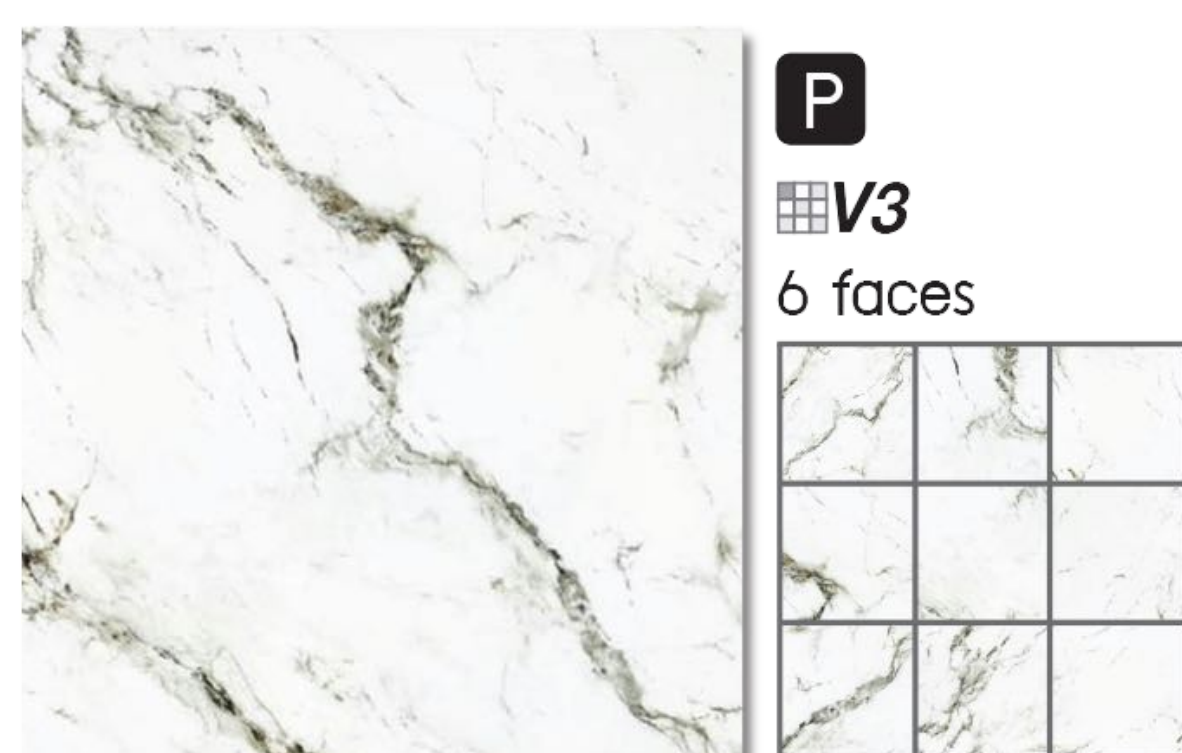

### Surface

**P** Polished **M** Matt

**L** Line **R** Rough

NATURAL MARBLE TILE

600x600 mm

MB60080Q

MB6501N3

MBB60003Q