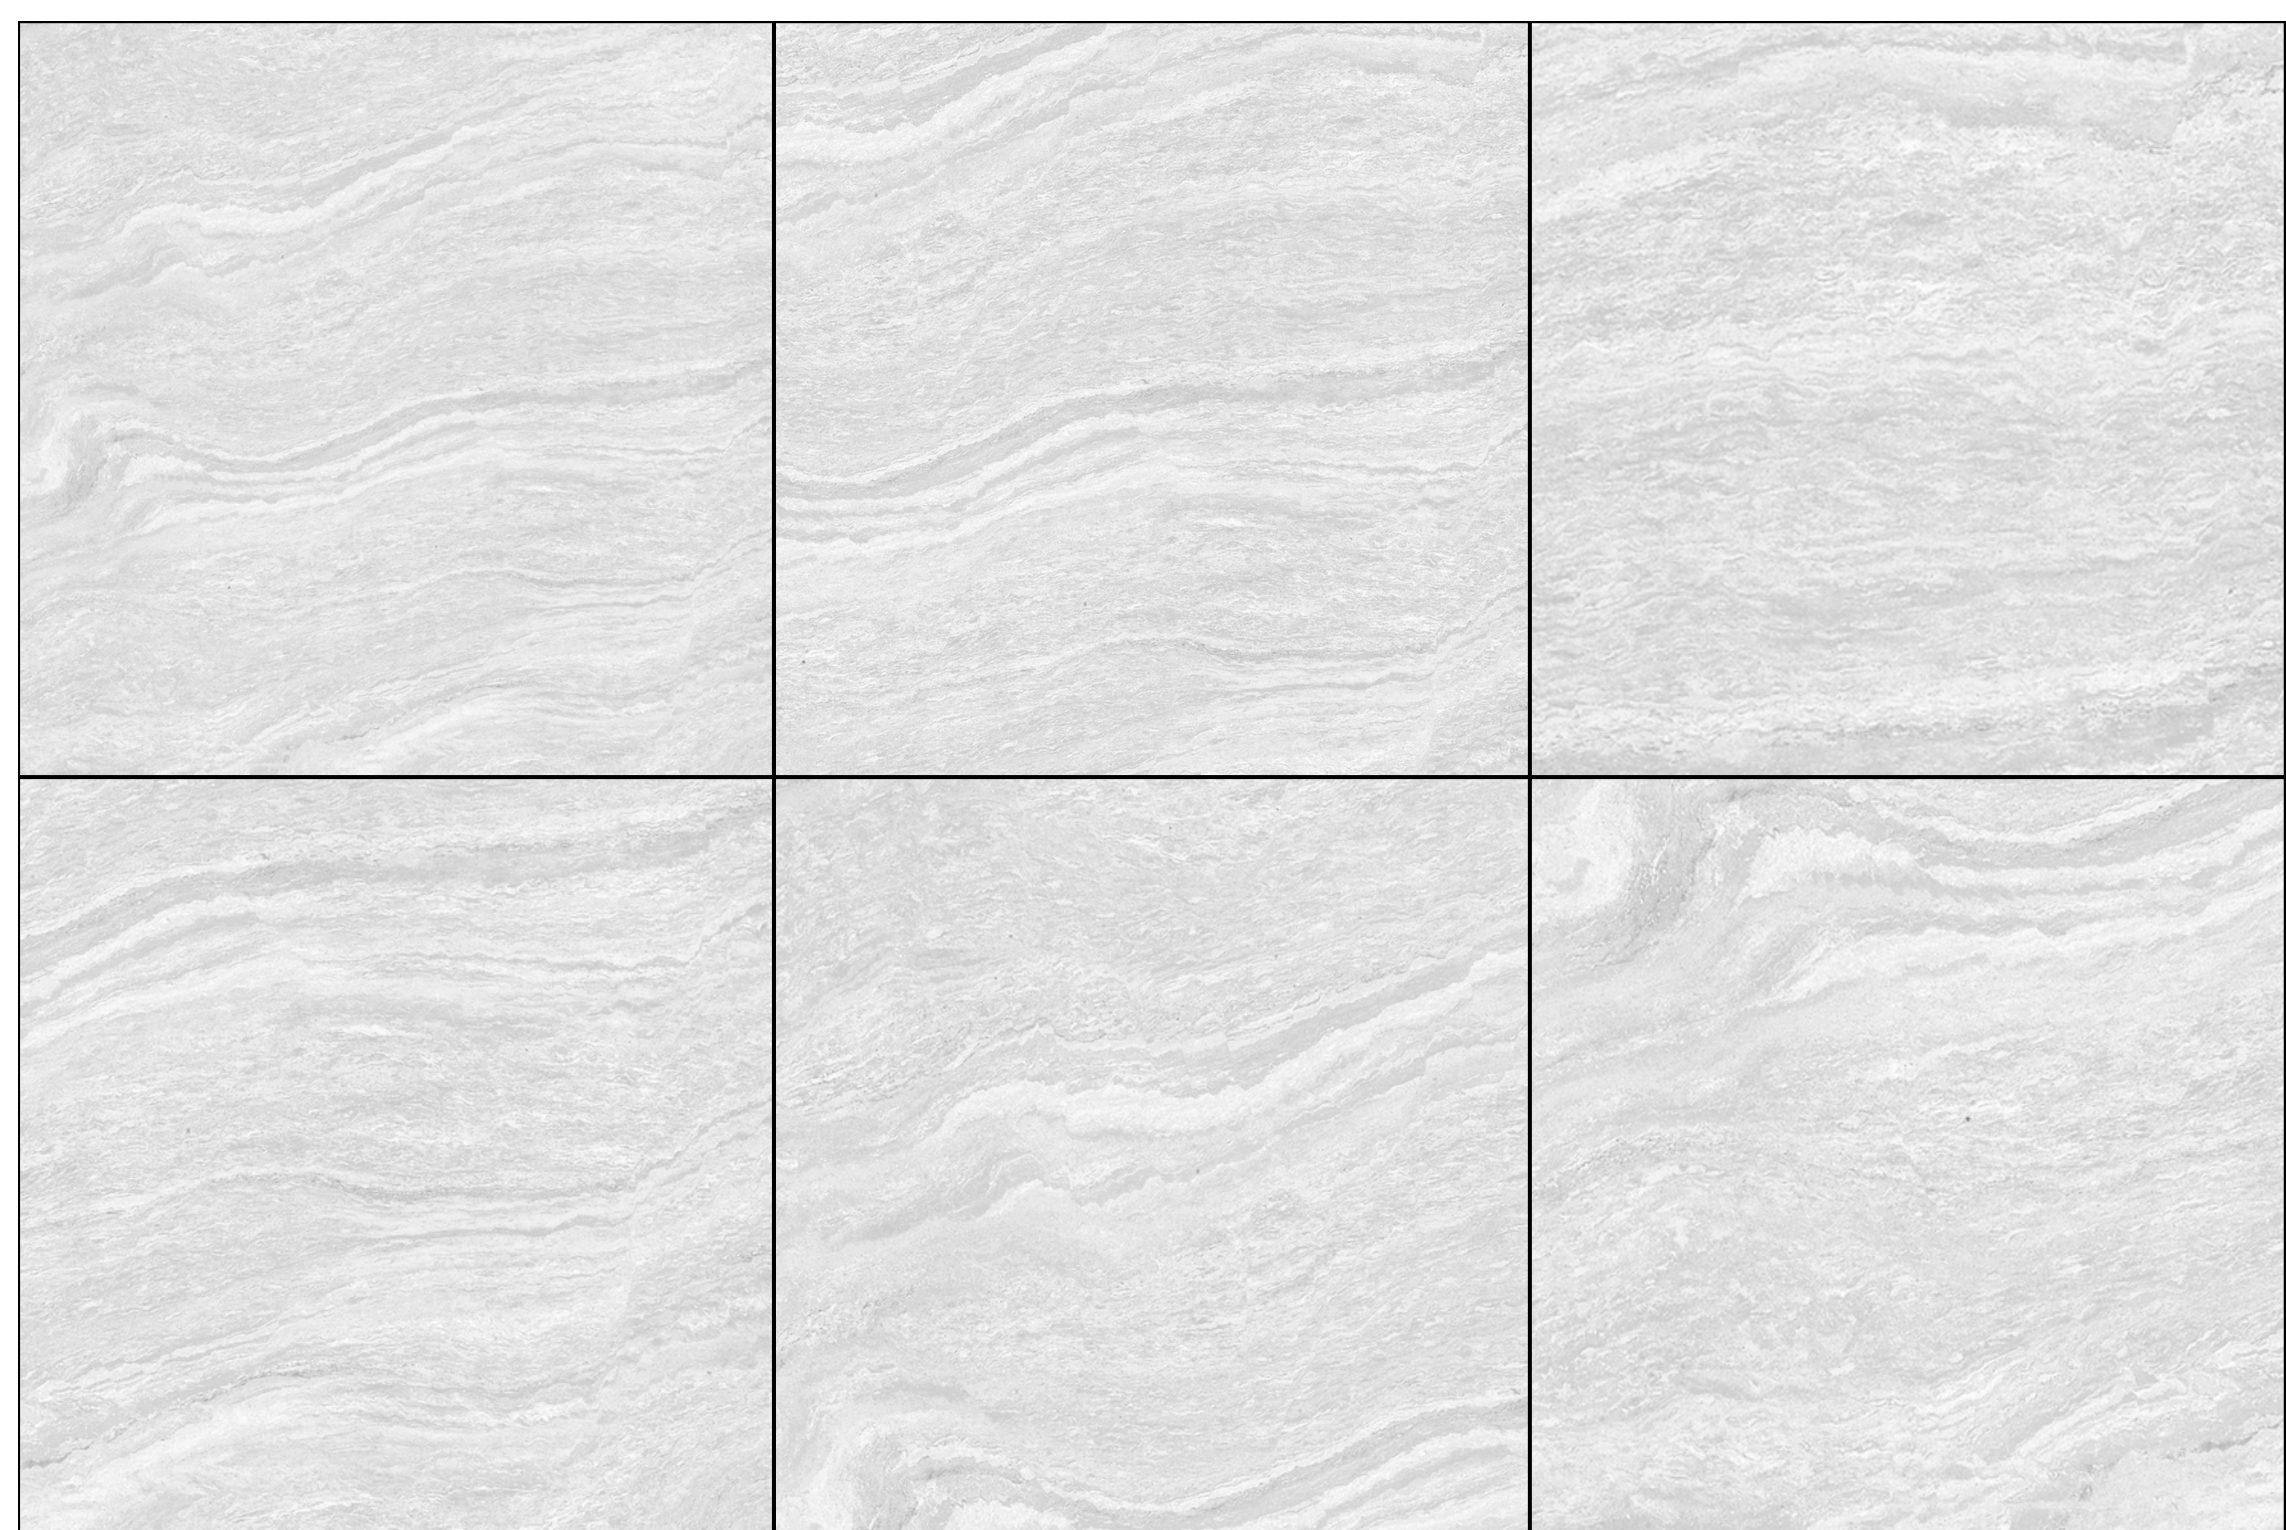

AM608

Marble Collection

AM608

Marble Tile

Sizes : 600x600 mm | 600x1200 mm

Random : 6 Faces

Surface : Polished | Matt

Floor

Wall

Rectified

Min Laying
Gap 3mm