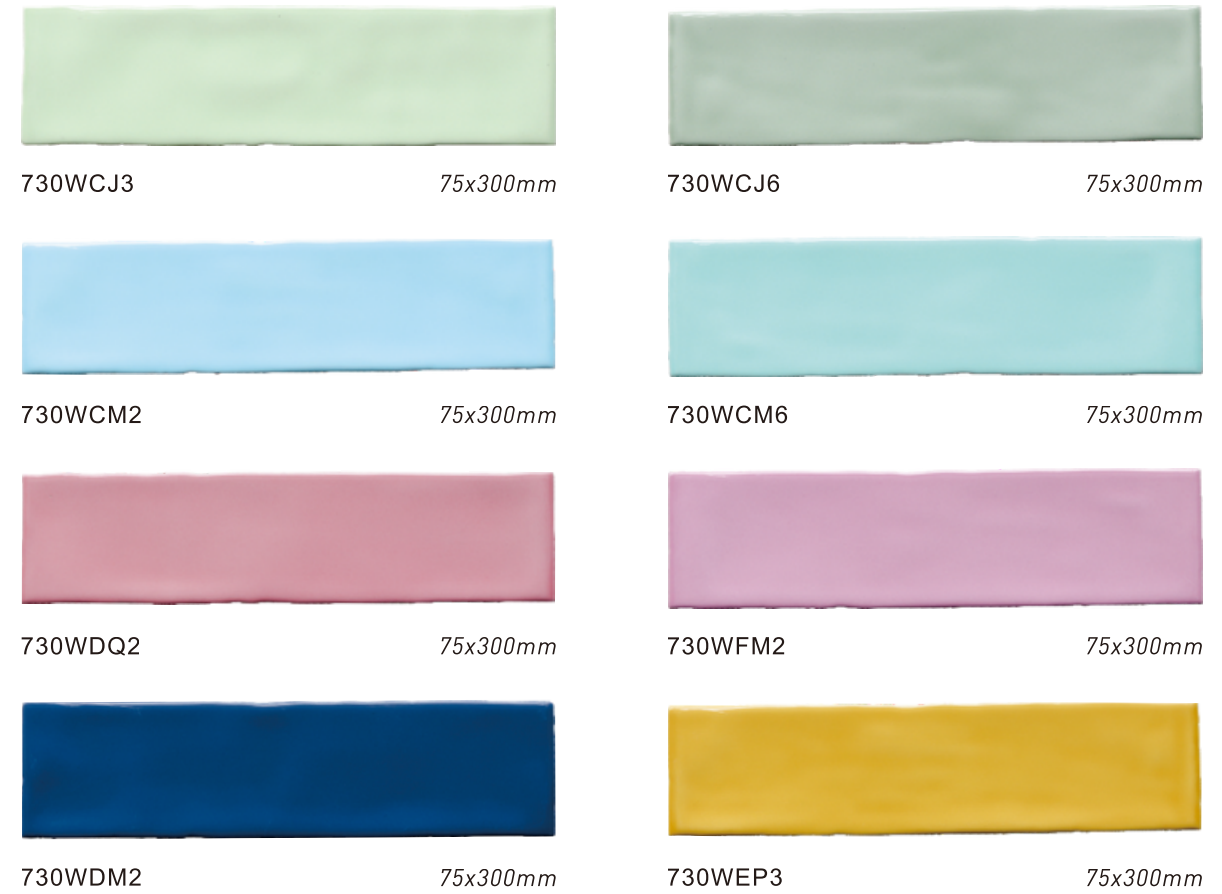

MORANDI STYLE

MORANDI STYLE

CERAMIQUE
Land of Great Ceramic & Tiles

HETEROTYPICBRICK

15LAW1
150x150mm

15LQH1
150x150mm

15LZTH1
150x150mm

15LSL1
150x150mm

15LSL2
150x150mm

15LSL3
150x150mm

15LQF
150x150mm

15LFZ
150x150mm

AYJ100300-01
100x300mm

AYJ100300-14
100x300mm

AYJ100300-05
100x300mm

Pcs/m² 40
Pcs/m² 41

1028ZF
100x280mm

1028SF
100x280mm

1028YTH
100x280mm

1028QYTH
100x280mm

1028LV4
100x280mm

SAW1
185x175mm

SZLV
185x175mm

SQF
185x175mm

SZF
185x175mm

Design elements of color and texture
extreme simplification

*Special Order