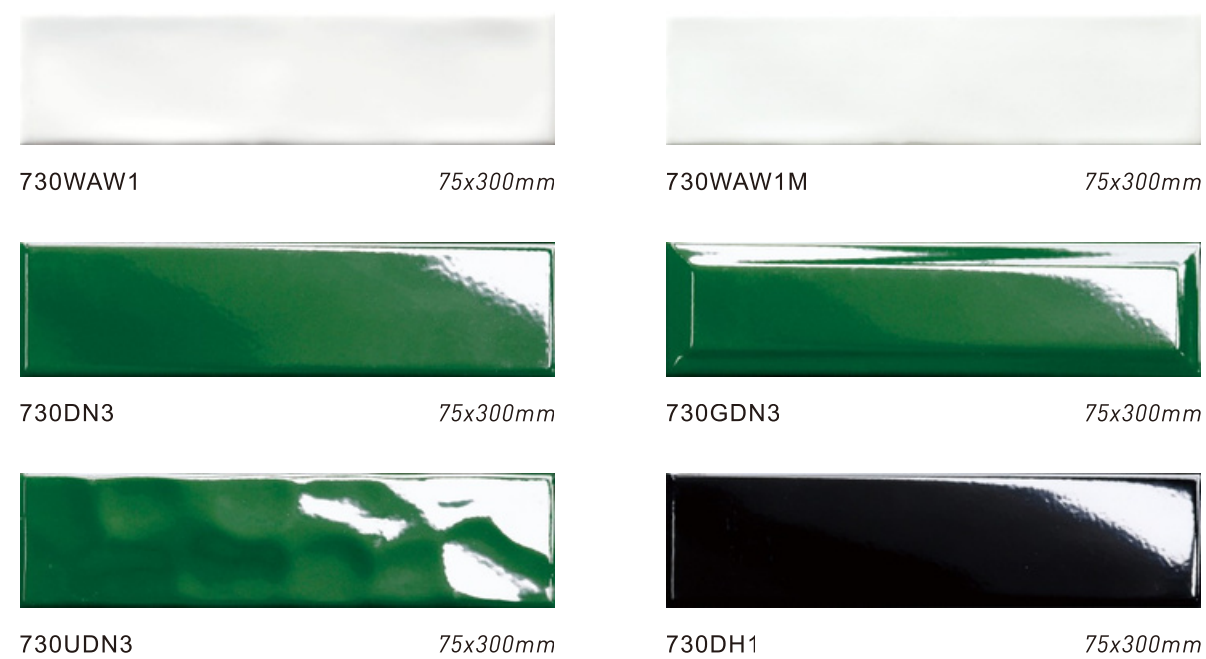

MORANDI STYLE

MORANDI STYLE

CERAMIQUE
Land of Great Ceramic & Tiles

HETEROTYPICBRICK

15LAW1
150x150mm

15LQH1
150x150mm

15LZTH1
150x150mm

15LSL1
150x150mm

15LSL2
150x150mm

15LSL3
150x150mm

15LQF
150x150mm

15LFZ
150x150mm

AYJ100300-01
100x300mm

AYJ100300-14
100x300mm

AYJ100300-05
100x300mm

Pcs/m² 40
Pcs/m² 41

1028ZF
100x280mm

1028SF
100x280mm

1028YTH
100x280mm

1028QYTH
100x280mm

1028LV4
100x280mm

SAW1
185x175mm

SZLV
185x175mm

SQF
185x175mm

SZF
185x175mm

Design elements of color and texture
extreme simplification

*Special Order