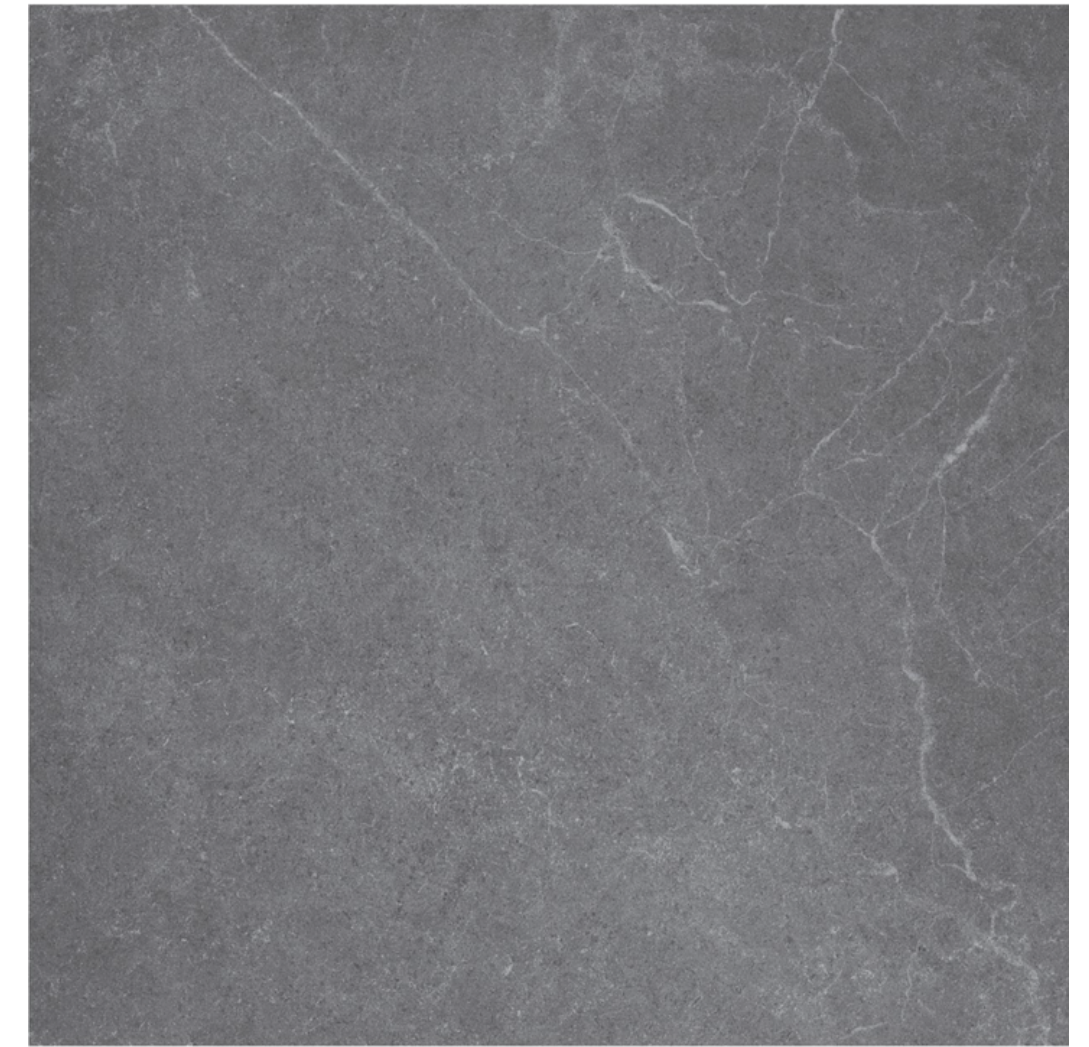

MODEL Y

ROCK
Code : KM

KM601Y 600x600mm

KM602Y 600x600mm

KM603Y 600x600mm

MODEL Y

MODEL Y

CONCEPT : SAND
SIZE : 600x600mm
TYPE : MATT
UNIT : 3 colors, 6 faces each
ANTI-SLIP PROPERTIES : R9

600x600MM

KM601Y

KM STONE

CONCEPT : SAND

SIZE : 600x600mm

TYPE : MATT

UNIT : 3 colors , 6 faces each

ANTI-SLIP PROPERTIES : R9

KM602Y

KM STONE

CONCEPT : SAND

SIZE : 600x600mm

TYPE : MATT

UNIT : 3 colors , 6 faces each

ANTI-SLIP PROPERTIES : R9

KM603Y

KM STONE

CONCEPT : SAND

SIZE : 600x600mm

TYPE : MATT

UNIT : 3 colors , 6 faces each

ANTI-SLIP PROPERTIES : R9

KM
STONE

KM
STONE