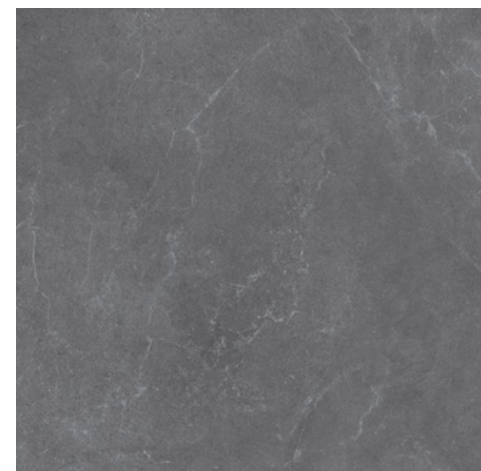

MODEL Y

ROCK
Code : KM

KM601Y 600x600mm

KM602Y 600x600mm

KM603Y 600x600mm

MODEL Y

MODEL Y

CONCEPT : SAND
SIZE : 600x600mm
TYPE : MATT
UNIT : 3 colors, 6 faces each
ANTI-SLIP PROPERTIES : R9

600x600MM

KM601Y

KM STONE

CONCEPT : SAND

SIZE : 600x600mm

TYPE : MATT

UNIT : 3 colors , 6 faces each

ANTI-SLIP PROPERTIES : R9

KM602Y

KM STONE

CONCEPT : SAND

SIZE : 600x600mm

TYPE : MATT

UNIT : 3 colors , 6 faces each

ANTI-SLIP PROPERTIES : R9

KM603Y

KM STONE

CONCEPT : SAND

SIZE : 600x600mm

TYPE : MATT

UNIT : 3 colors , 6 faces each

ANTI-SLIP PROPERTIES : R9

KM
STONE

KM
STONE