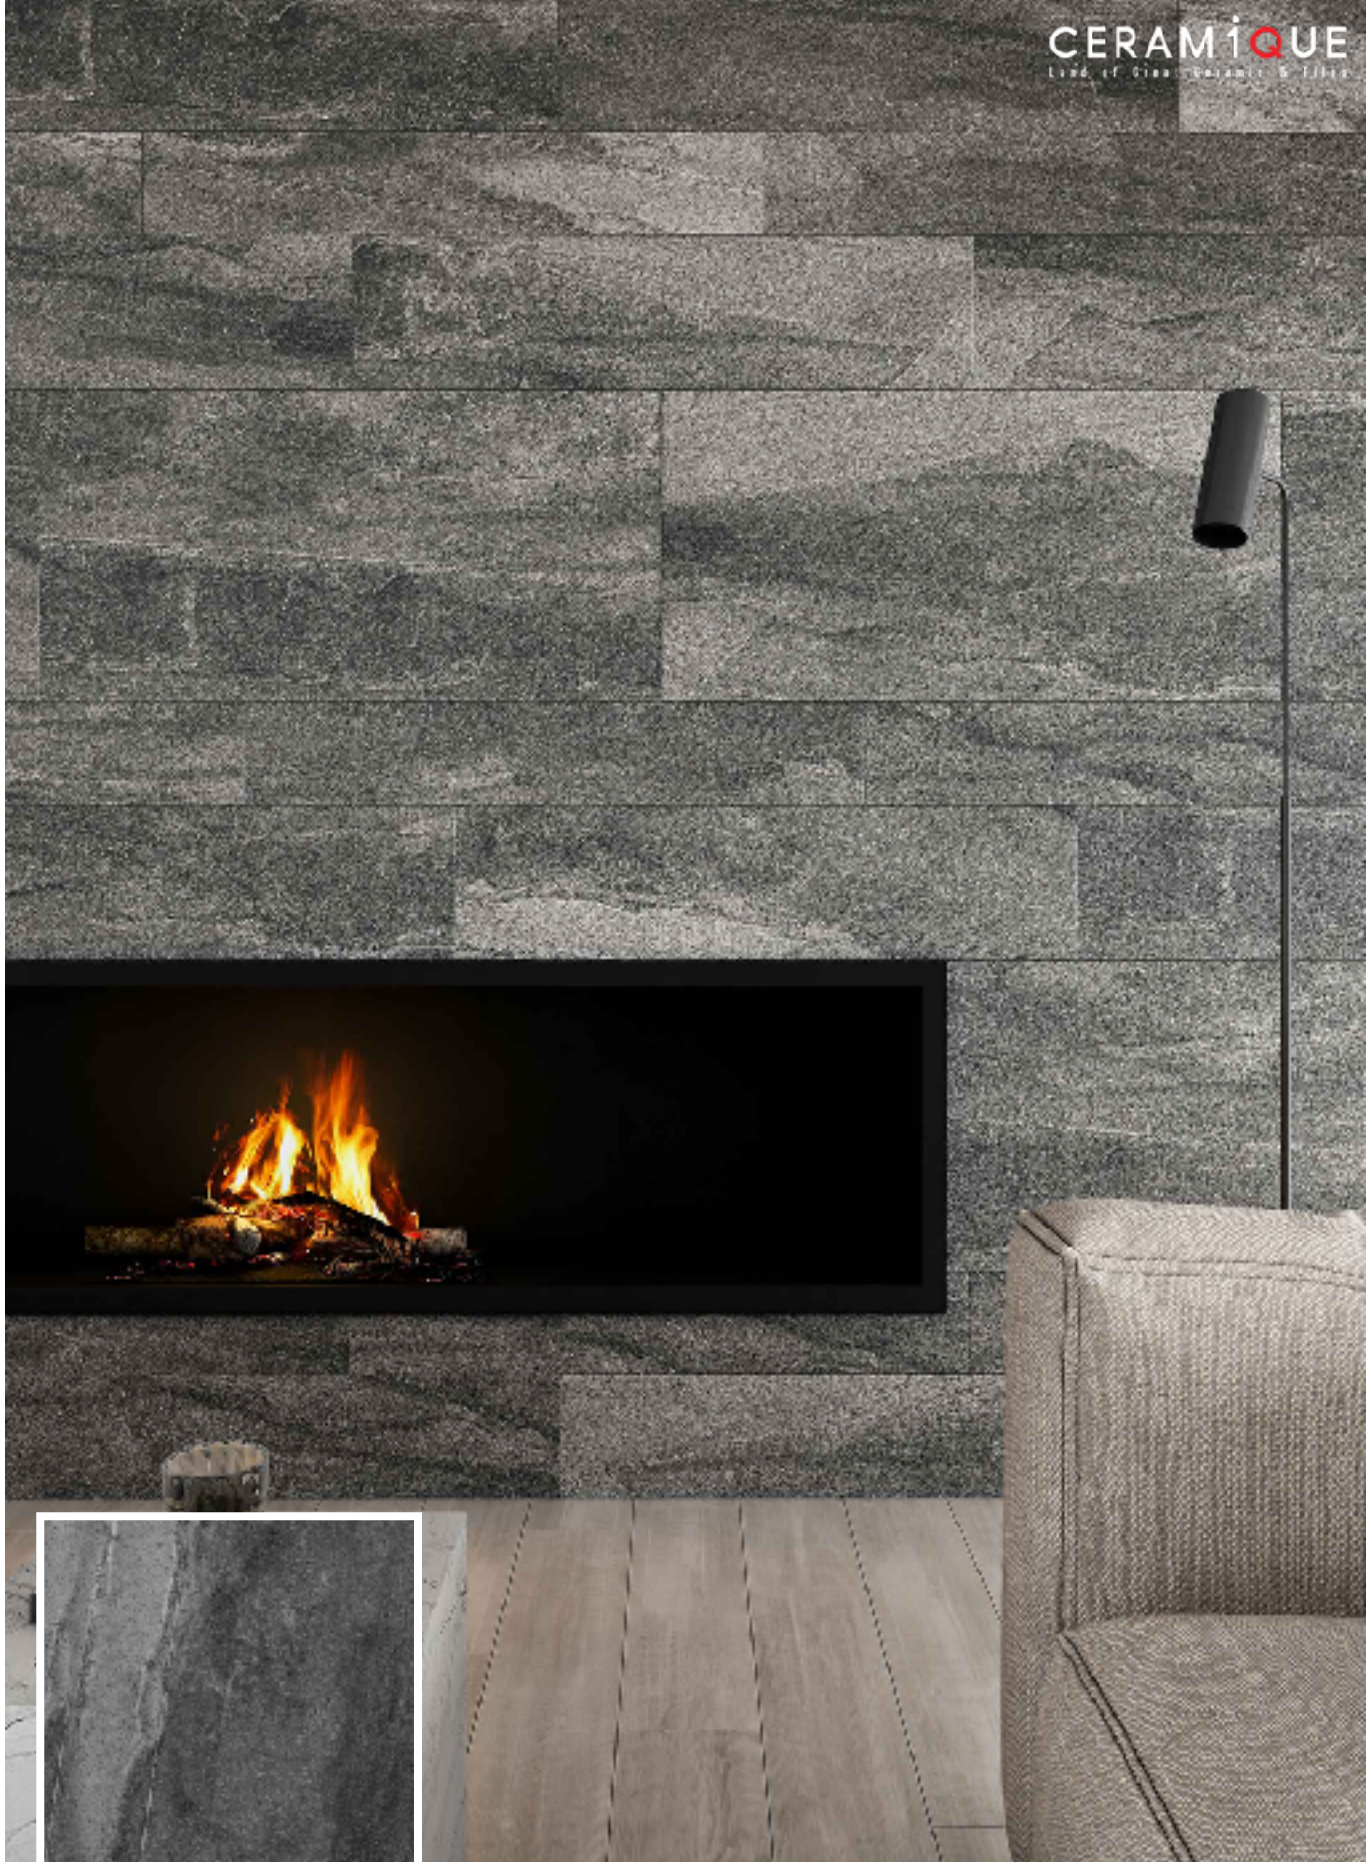

## DISENGAGED

Italy Rock

Sizes : 600x600 | 600x1200 mm

Thickness : 10 mm

Random : 12 | 8 Faces

Surface : **G** Grained **S** Semi-Polished

DISENGAGED - D