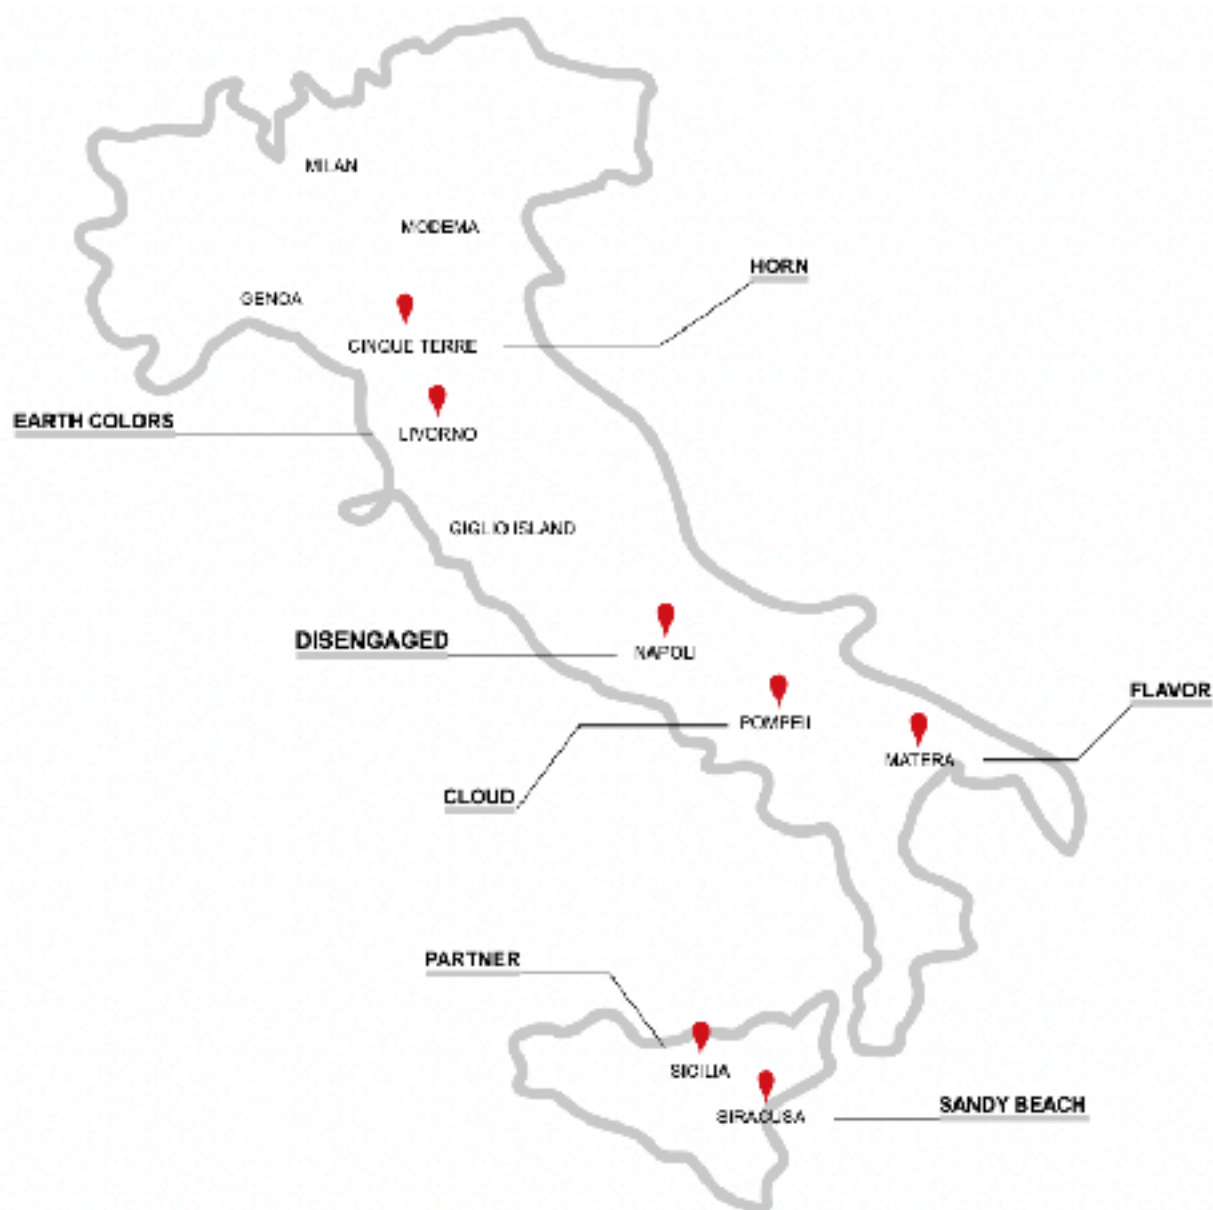

# ITALY ROCK

classic & natural

It is a distinct bold painting with rich layering. Slightly draw a few strokes  
Making the edges and corners of the rocks, full of miraculous charming

It is the closest place of human world to the heaven Or , it is the closet place of heaven to the  
human world. beauty and purity most touching <Cinque terre>

Cinque Terre