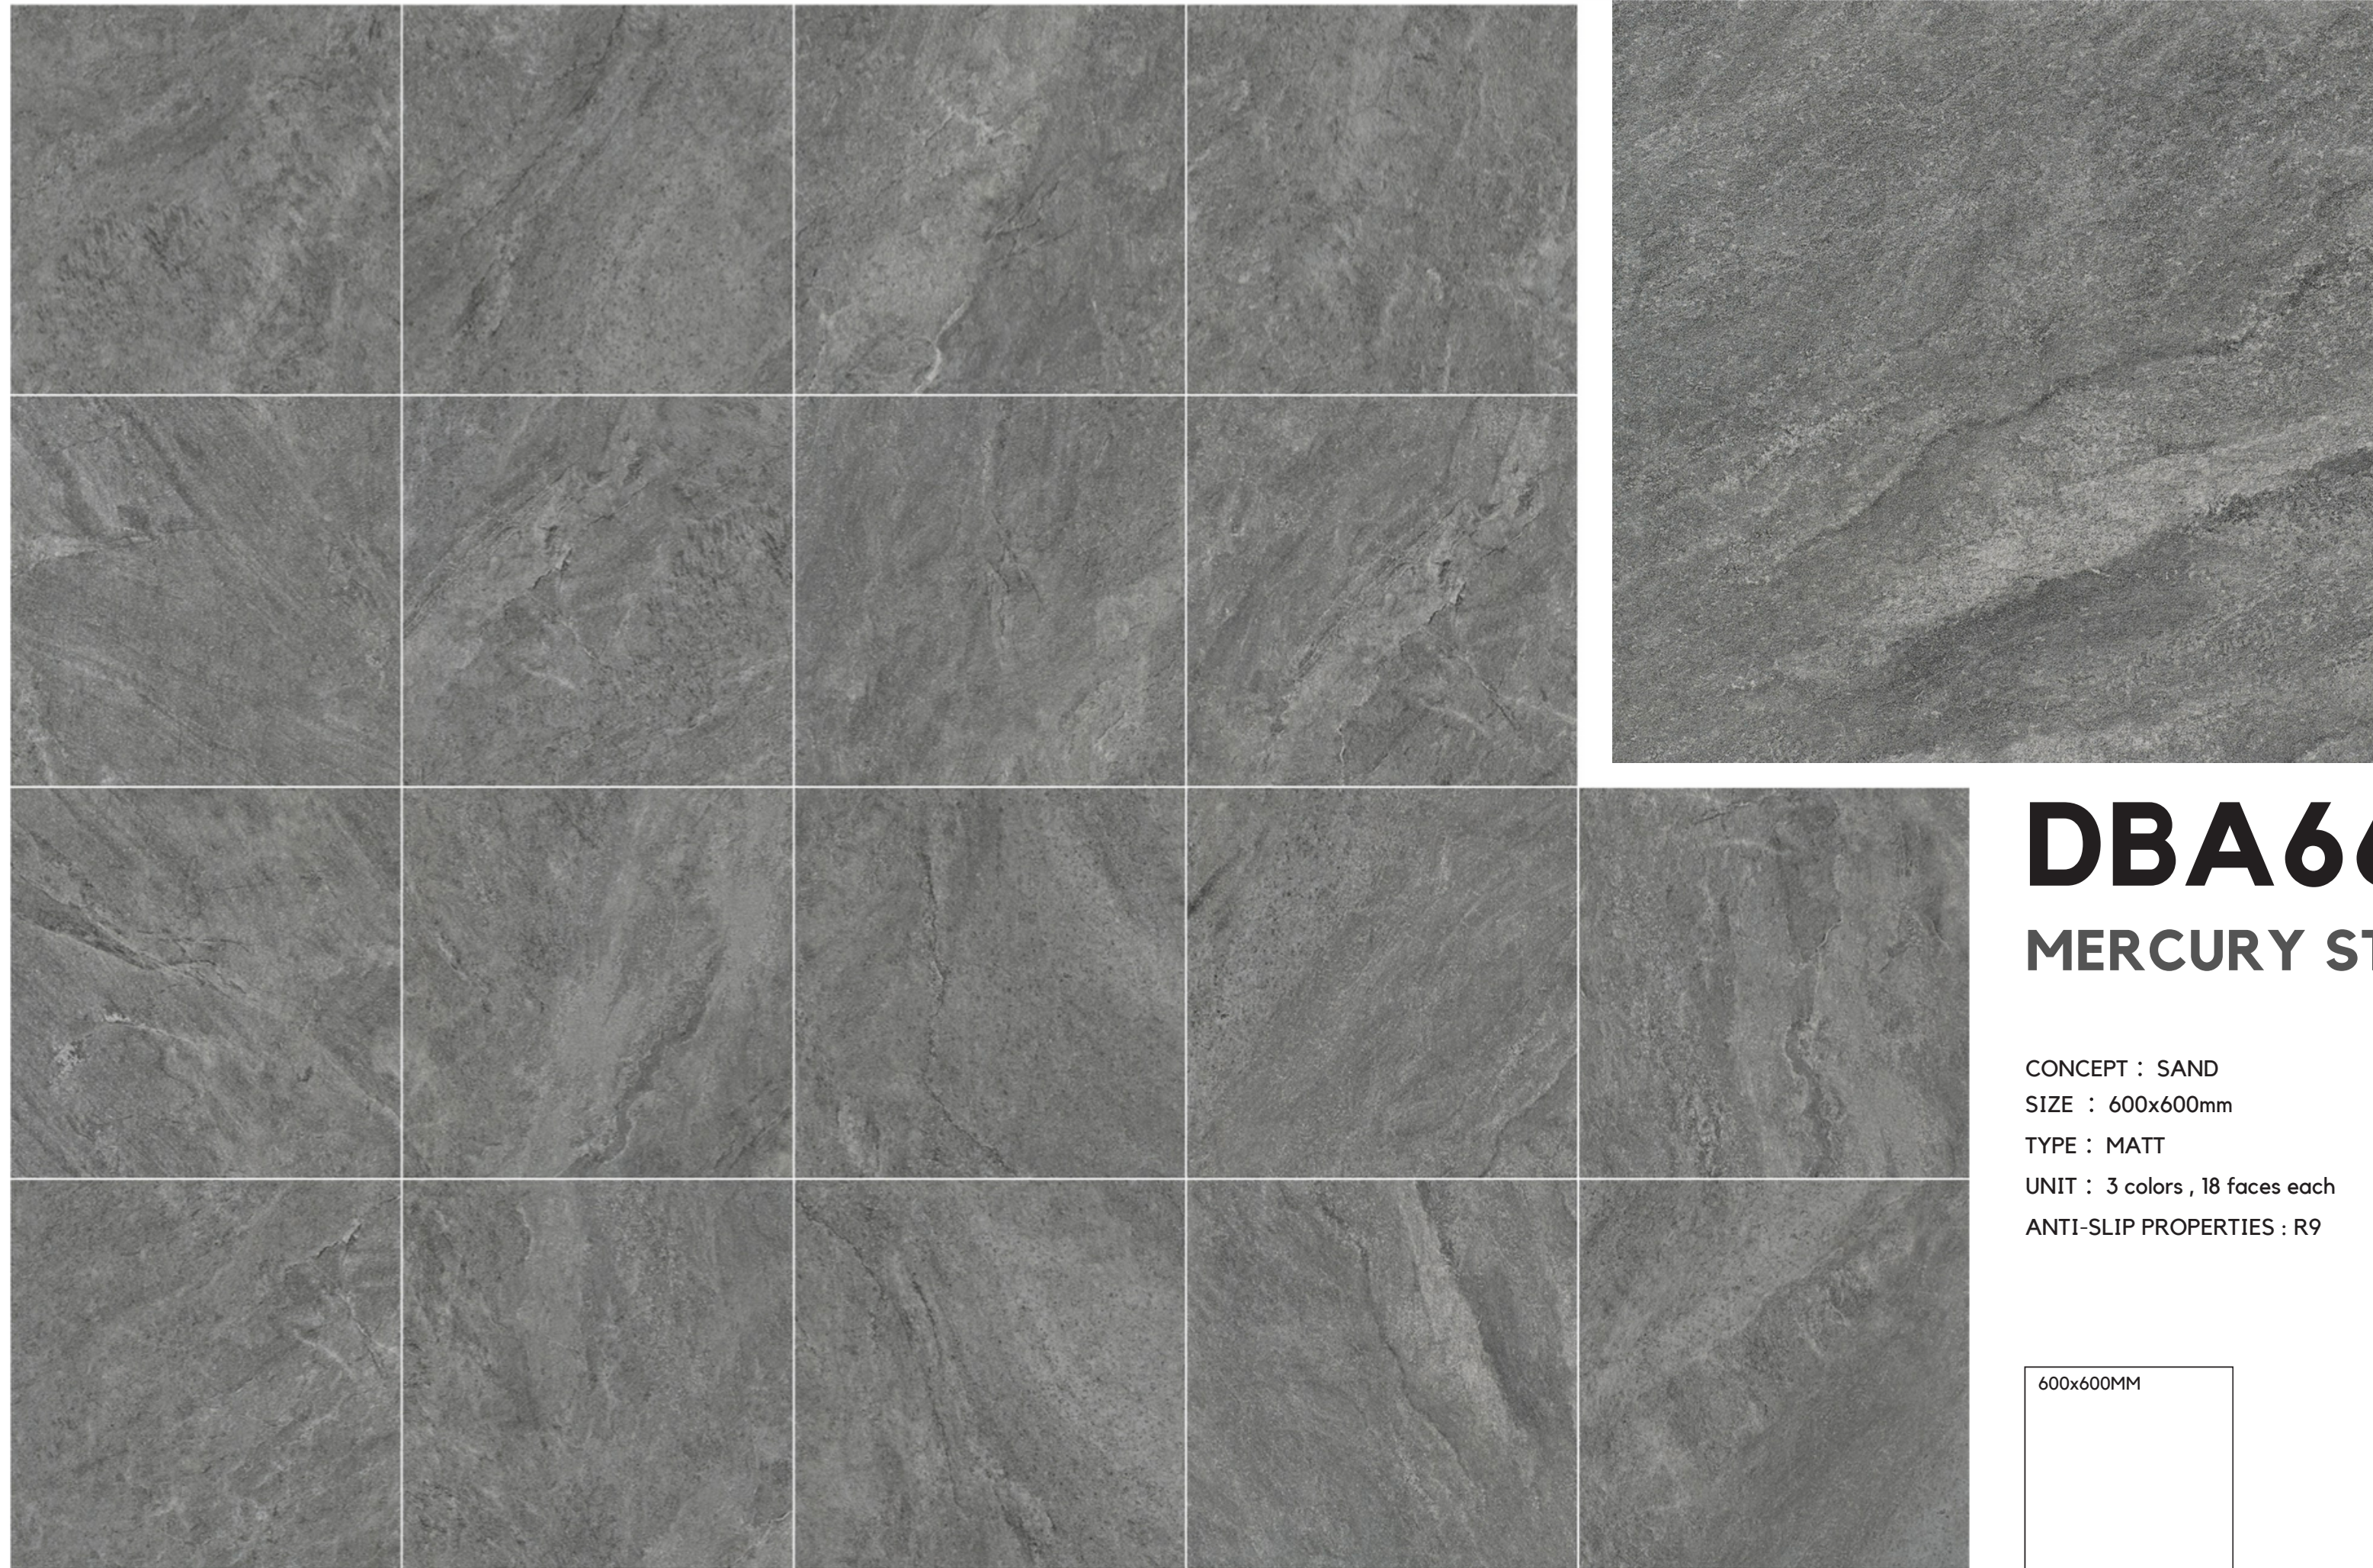

CONCEPT : SAND
SIZE : 600x600mm
TYPE : MATT
UNIT : 3 colors , 18 faces each
ANTI-SLIP PROPERTIES : R9

DBA6673N

MERCURY STONE

CONCEPT : SAND
SIZE : 600x600mm
TYPE : MATT
UNIT : 3 colors , 18 faces each
ANTI-SLIP PROPERTIES : R9

DBA6672N

MERCURY STONE

CONCEPT : SAND
SIZE : 600x600mm
TYPE : MATT
UNIT : 3 colors , 18 faces each
ANTI-SLIP PROPERTIES : R9

DBA
STONE