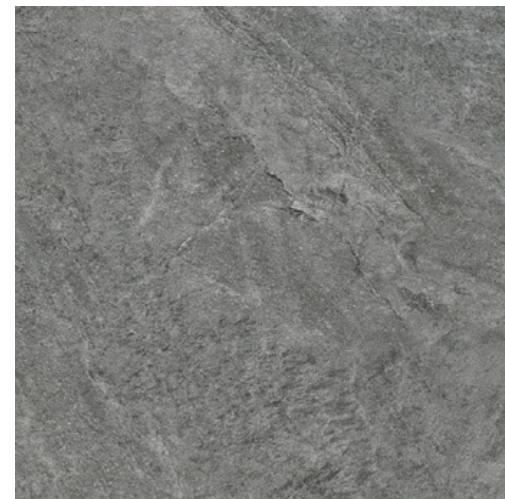

ANTI-SLIP PROPERTIES : R9

600x600MM

DBA6670N 600x600mm

DBA6673N 600x600mm

DBA6672N 600x600mm

MERCURY STONE

DBA6670N

MERCURY STONE

CONCEPT : SAND
SIZE : 600x600mm
TYPE : MATT
UNIT : 3 colors , 18 faces each
ANTI-SLIP PROPERTIES : R9

DBA6673N

MERCURY STONE

CONCEPT : SAND
SIZE : 600x600mm
TYPE : MATT
UNIT : 3 colors , 18 faces each
ANTI-SLIP PROPERTIES : R9