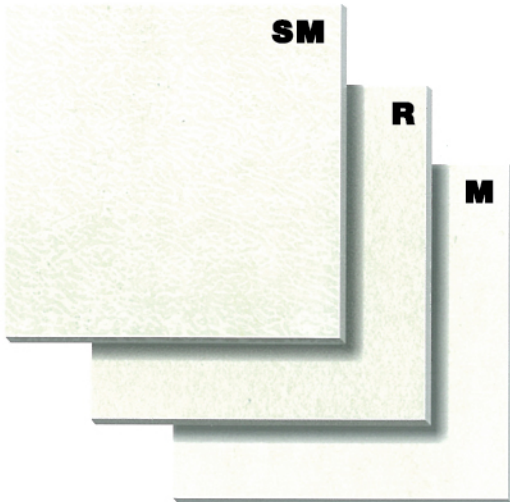

M

M

GALAXY STONE

SM : SEMI POLISHED

R : ROUGHT

M : MATT

Size 600x600mm

Thickness 10/20mm