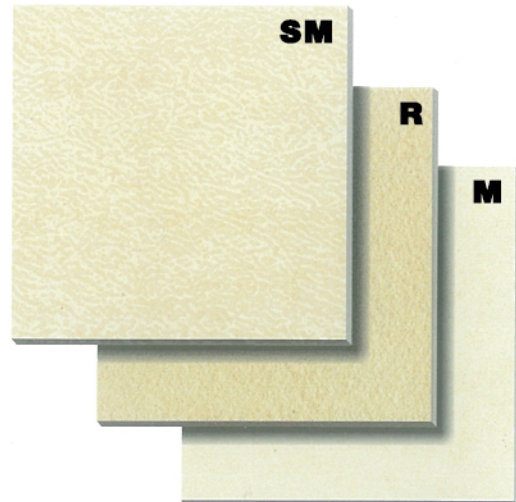

BTF602/ATF602/TF602