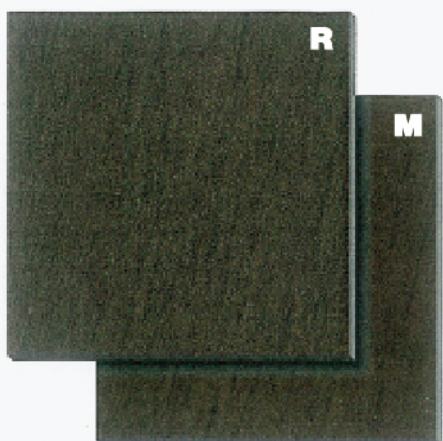

LD66E7

M

COMET STONE

R : ROUGH

M : MATT

Size 600x600mm

Thickness 10mm

ATH66A3-A/TH66A3

ATH66A4-A/TH66A4

ATH66A5-A/TH66A5

ATH66A6-A/TH66A6

ATH66A7-A/TH66A7

GALAXY STONE

SM : SEMI POLISHED

R : ROUGH

M : MATT

Size 600x600mm

Thickness 10/20mm

BTf607/ATf607/TF607

CERAMIQUE
 Land of Great Ceramic & Tiles
 YY66B5

SHALE STONE

MATT

Size 600x600mm

Thickness 10mm