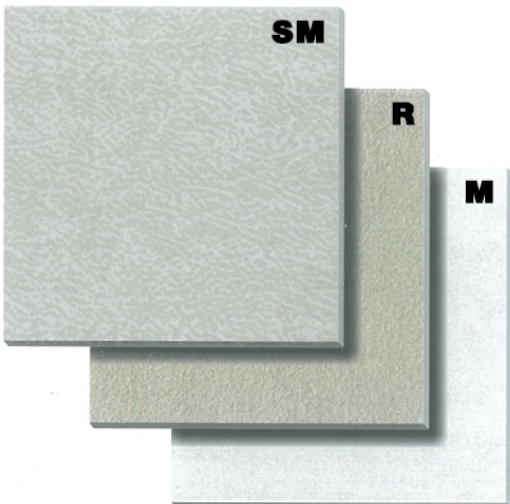

BTF603/ATF603/TF603