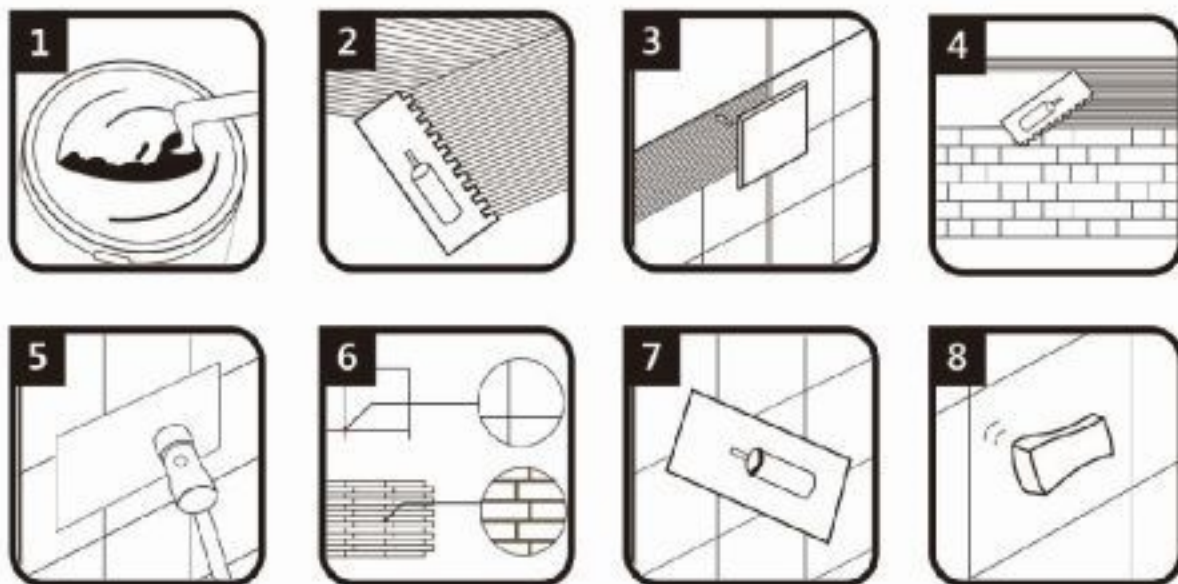

LA17044HC

LINE GRAPH

Size : 300x300mm

Size : 300x300mm

Size : 297x335mm

Size : 358x323mm

Size : 303x395mm

Size : 310x375mm

Size : 348x372mm

Size : 298x328mm

Size : 262x348 mm

Size : 397x344mm

CONSTRUCTION GUIDE

Schematic diagram of paving construction steps:

1. stirring: calculate the area, the proportion of fine powder mix evenly to no knot group paste.
2. fan ash: paving surface cleaning up neat and clean, with tooth scraper will binder evenly coated on the working surface.
3. installation: Shop posted mosaic, pay attention to the gap between the joint and the product itself to keep the width of the gap.
4. by the first installation: If mounting surface for walls, from the bottom to the covered and can not be a one-time paving is too high, to prevent weight caused by large collapse.
5. fixed: shop and please use the gray board light pressure mosaic surface to firm. The binder is completely dry (about 20 hours) before the next road filling process.
6. note: the inside of the seam filing debris to clean up again the overall pattern have posted good alignment.
7. by filling compaction knife along the diagonal into the cracks in the mortar joint, fill the gap to the full, not empty.
8. clean: about half an hour, to be filler semi dry state, with a wet towel to clean the surface excess sealant to clean so far.