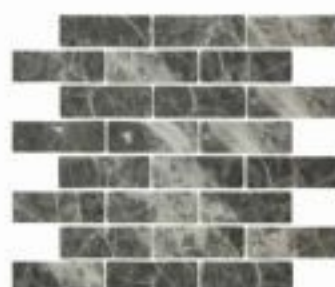

LA17020F

LA17159F

LA17158F

LA17016F

SQUARE/K16492LM

3D HOT MELT

The modern style of plain and elegant,
there is texture of taste.

PRODUCT SUMMARY