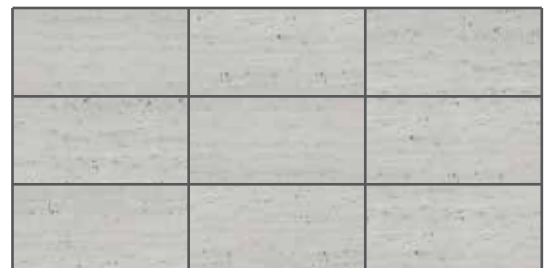

Rectified

Min Laying
Gap 3mm

ORIGINAL BIANCO
600x1200mm

Surfaces : 4 faces

P Polished

Thickness :
10 mm.

BLACK MARQUINA

Floor