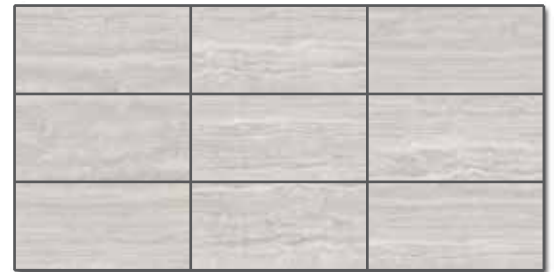

CERAMiQUE
Land of Great Ceramic & Tiles

TRAVERTINO

Floor

Wall

Rectified

Min Laying
Gap 3mm