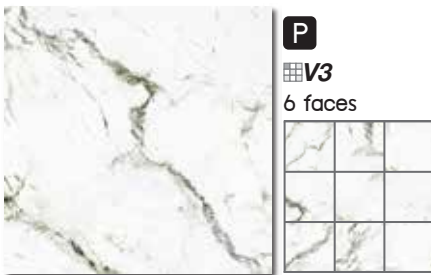

NATURAL MARBLE TILE 600x600mm

IMPERIAL SNOW(P)/SATIN(M)

MB60080Q

MB6901N2P WHITE CARARA
MB6901NY2M WHITE CARARA

MB6501N3

GRANITO GRIS

GRANITO SCURO

MBB60003Q