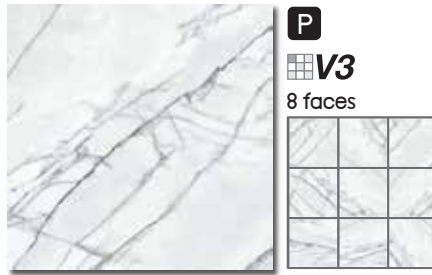

NATURAL MARBLE TILE 600x600mm

IMPERIAL SNOW(P)/SATIN(M)

MB60080Q

MB6901N2P WHITE CARARA
MB6901NY2M WHITE CARARA

MB6501N3

GRANITO GRIS

GRANITO SCURO

MBB60003Q